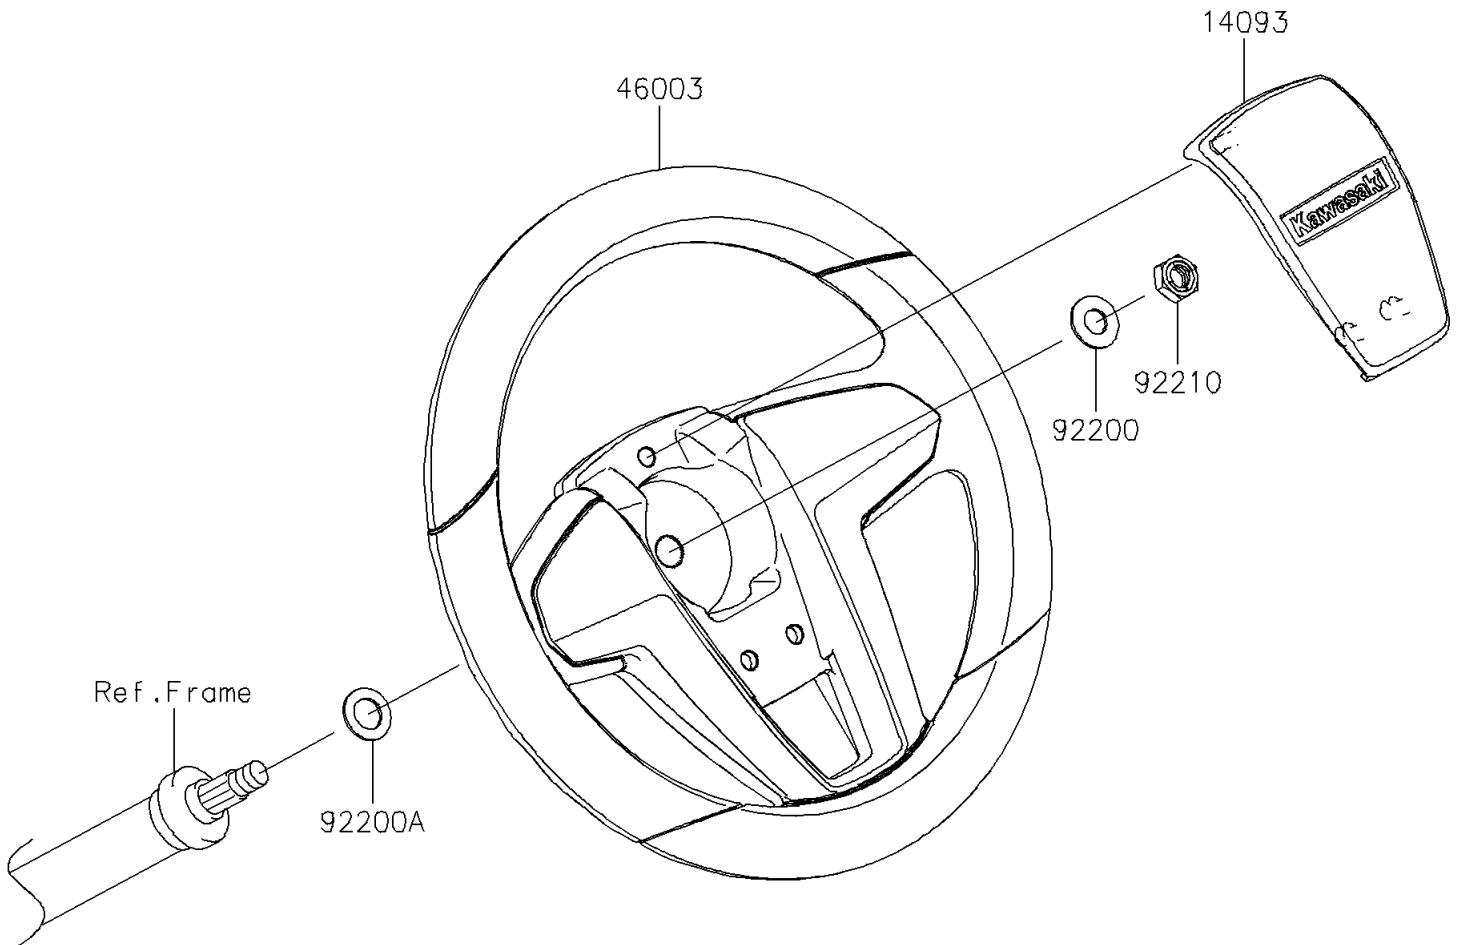

2025 MULE™ 4000 PARTS DIAGRAM

Steering Wheel

F2311

2025 MULE™ 4000 PARTS LIST

Steering Wheel

ITEM NAME	PART NUMBER	QUANTITY
COVER,HORN SWITCH (Ref # 14093)	14093-1144	1
HANDLE (Ref # 46003)	46003-0808	1
WASHER,12.1X25X1.6 (Ref # 92200)	92200-0455	1
WASHER,15X25X1.6 (Ref # 92200A)	92200-0460	1
NUT,LOCK,12MM (Ref # 92210)	92210-1249	1