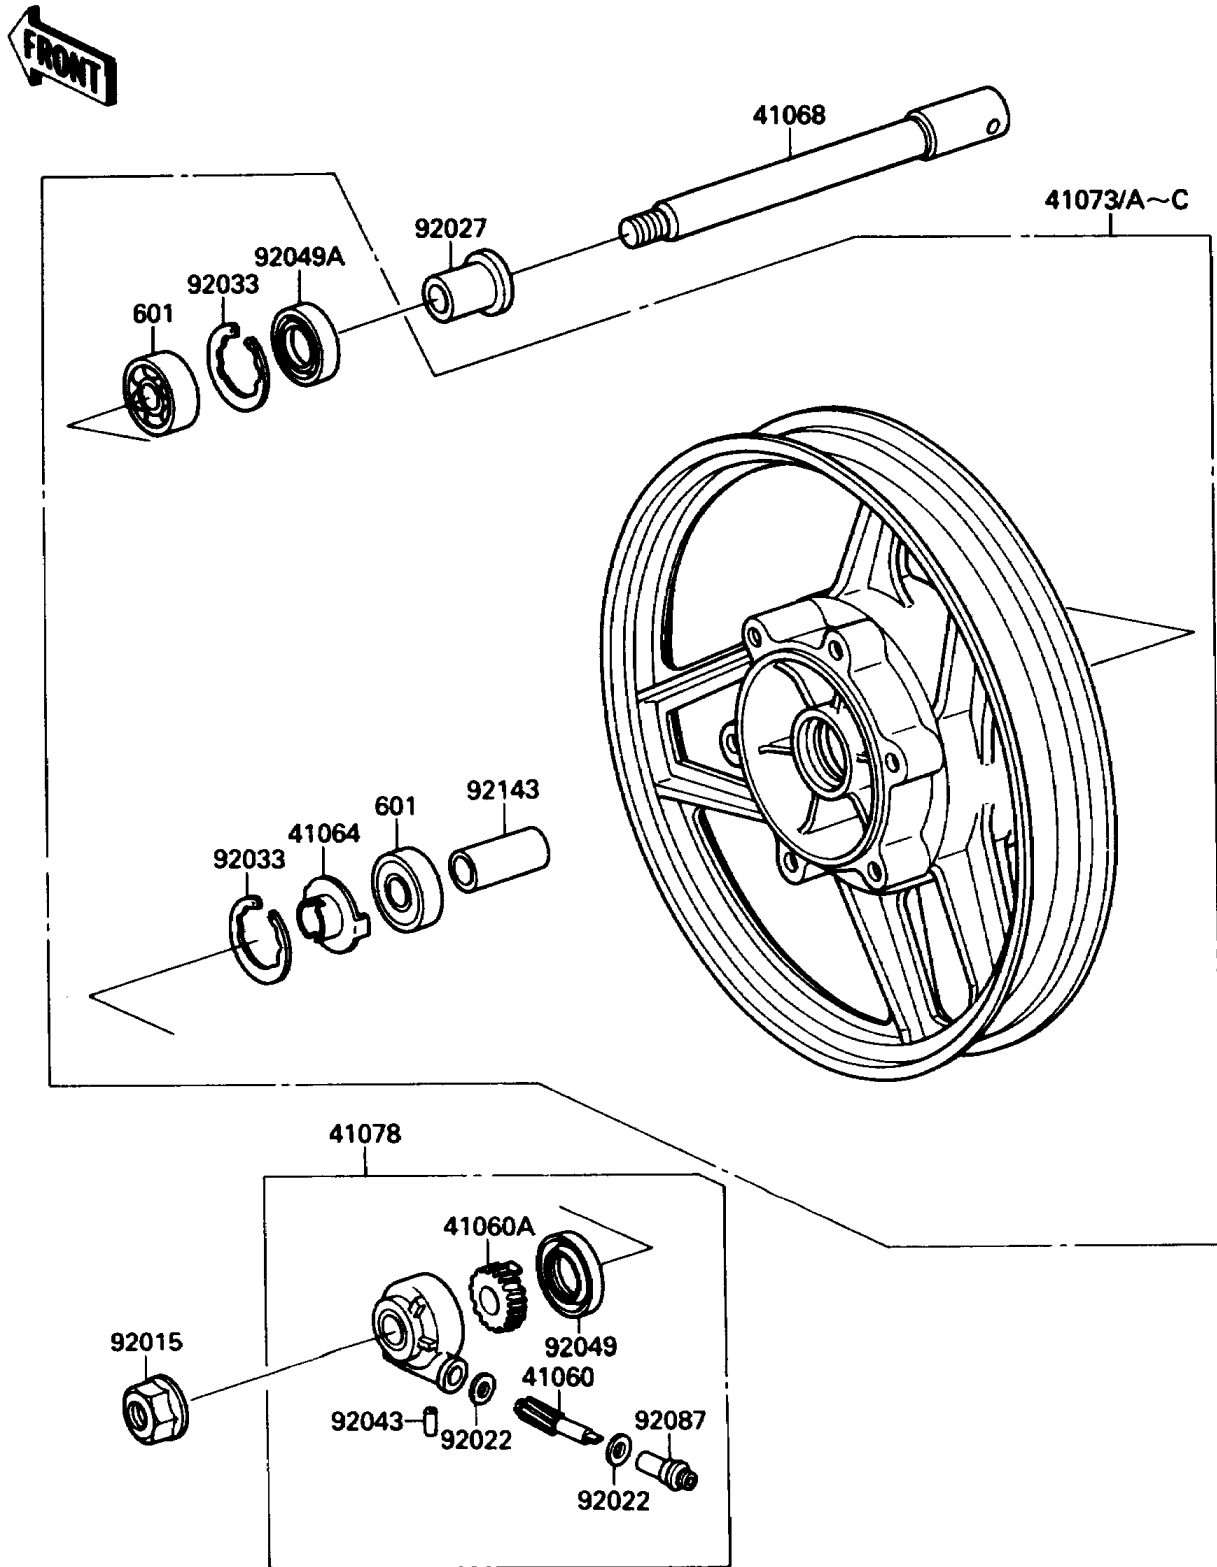

# 1988 NINJA® 600R PARTS DIAGRAM

Front Wheel

F2230

# 1988 NINJA® 600R PARTS LIST

## Front Wheel

ITEM NAME	PART NUMBER	QUANTITY
GEAR-METER SCREW,9T (Ref # 41060)	41060-1106	1
GEAR-METER SCREW,23T (Ref # 41060A)	41060-1107	1
RECEIVER-SPEEDOMETER (Ref # 41064)	41064-1006	1
AXLE,FR (Ref # 41068)	41068-1240	1
WHEEL-ASSY,FR,SILVER NO.1 (Ref # 41073B)	41073-1360-V5	1
WHEEL-ASSY,FR,F.RED (Ref # 41073C)	41073-1360-X4	1
CASE-ASSY-METER GEAR (Ref # 41078)	41078-1062	1
NUT,14MM (Ref # 92015)	92015-1407	1
WASHER,5.1X9X0.4 (Ref # 92022)	41063-001	2
COLLAR,L=30 (Ref # 92027)	92027-1225	1
RING-SNAP,42MM (Ref # 92033)	92033-1041	2
PIN,SPRING (Ref # 92043)	41082-001	1
SEAL-OIL,BJN30427-C3 (Ref # 92049)	92049-1057	1
SEAL-OIL,BJN22425 (Ref # 92049A)	92049-1058	1
BUSHING-METER GEAR (Ref # 92087)	92087-1002	1
COLLAR,15.2X22X61 (Ref # 92143)	92143-1079	1
BEARING-BALL,#6302UG (Ref # 601)	601B6302UG	2