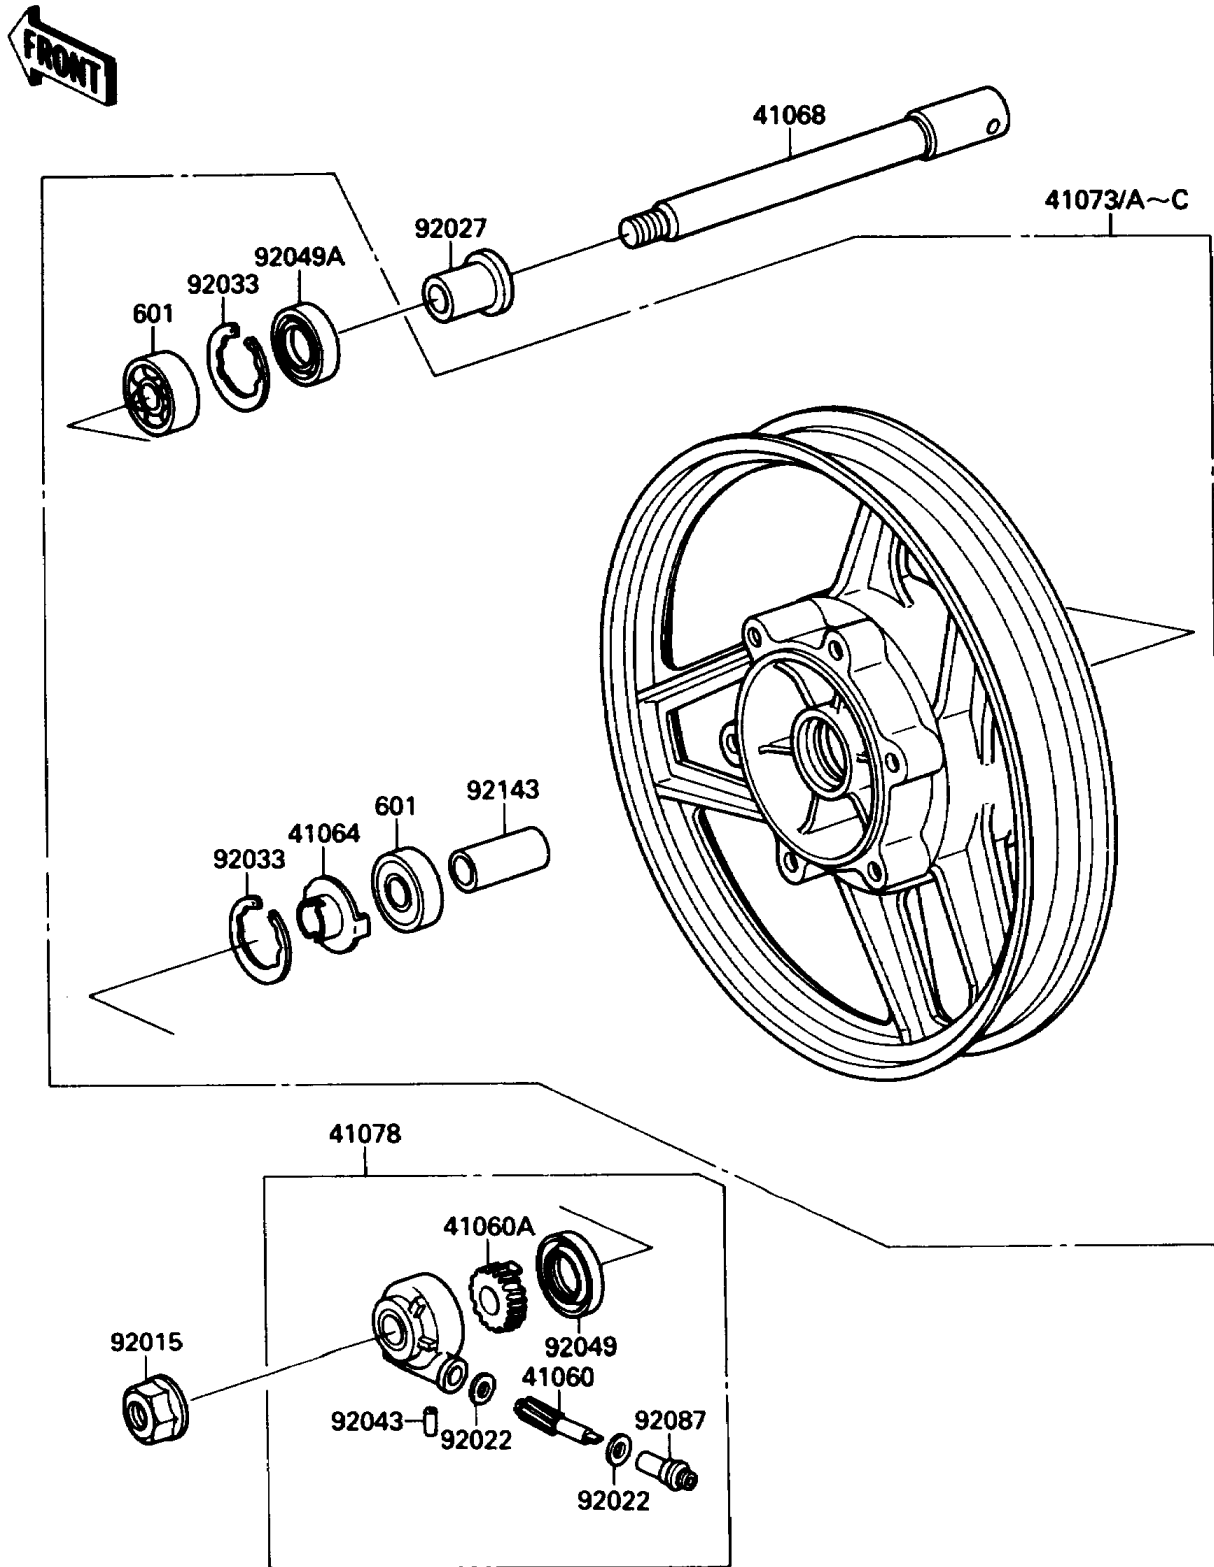

# 1989 Ninja® 600R PARTS DIAGRAM

Front Wheel

F2230

# 1989 Ninja® 600R PARTS LIST

## Front Wheel

ITEM NAME	PART NUMBER	QUANTITY
GEAR-METER SCREW,9T (Ref # 41060)	41060-1106	1
GEAR-METER SCREW,23T (Ref # 41060A)	41060-1107	1
RECEIVER-SPEEDOMETER (Ref # 41064)	41064-1006	1
AXLE,FR (Ref # 41068)	41068-1240	1
WHEEL-ASSY,FR,F.RED (Ref # 41073)	41073-1360-CW	1
WHEEL-ASSY,FR,WHITE NO.1 (Ref # 41073A)	41073-1360-DC	1
CASE-ASSY-METER GEAR (Ref # 41078)	41078-1062	1
NUT,14MM (Ref # 92015)	92015-1407	1
WASHER,5.1X9X0.4 (Ref # 92022)	41063-001	2
COLLAR,L=30 (Ref # 92027)	92027-1225	1
RING-SNAP,42MM (Ref # 92033)	92033-1041	2
PIN,SPRING (Ref # 92043)	41082-001	1
SEAL-OIL,BJN30427-C3 (Ref # 92049)	92049-1057	1
SEAL-OIL,BJN22425 (Ref # 92049A)	92049-1058	1
BUSHING-METER GEAR (Ref # 92087)	92087-1002	1
COLLAR,15.2X22X61 (Ref # 92143)	92143-1079	1
BEARING-BALL,#6302UG (Ref # 601)	601B6302UG	2