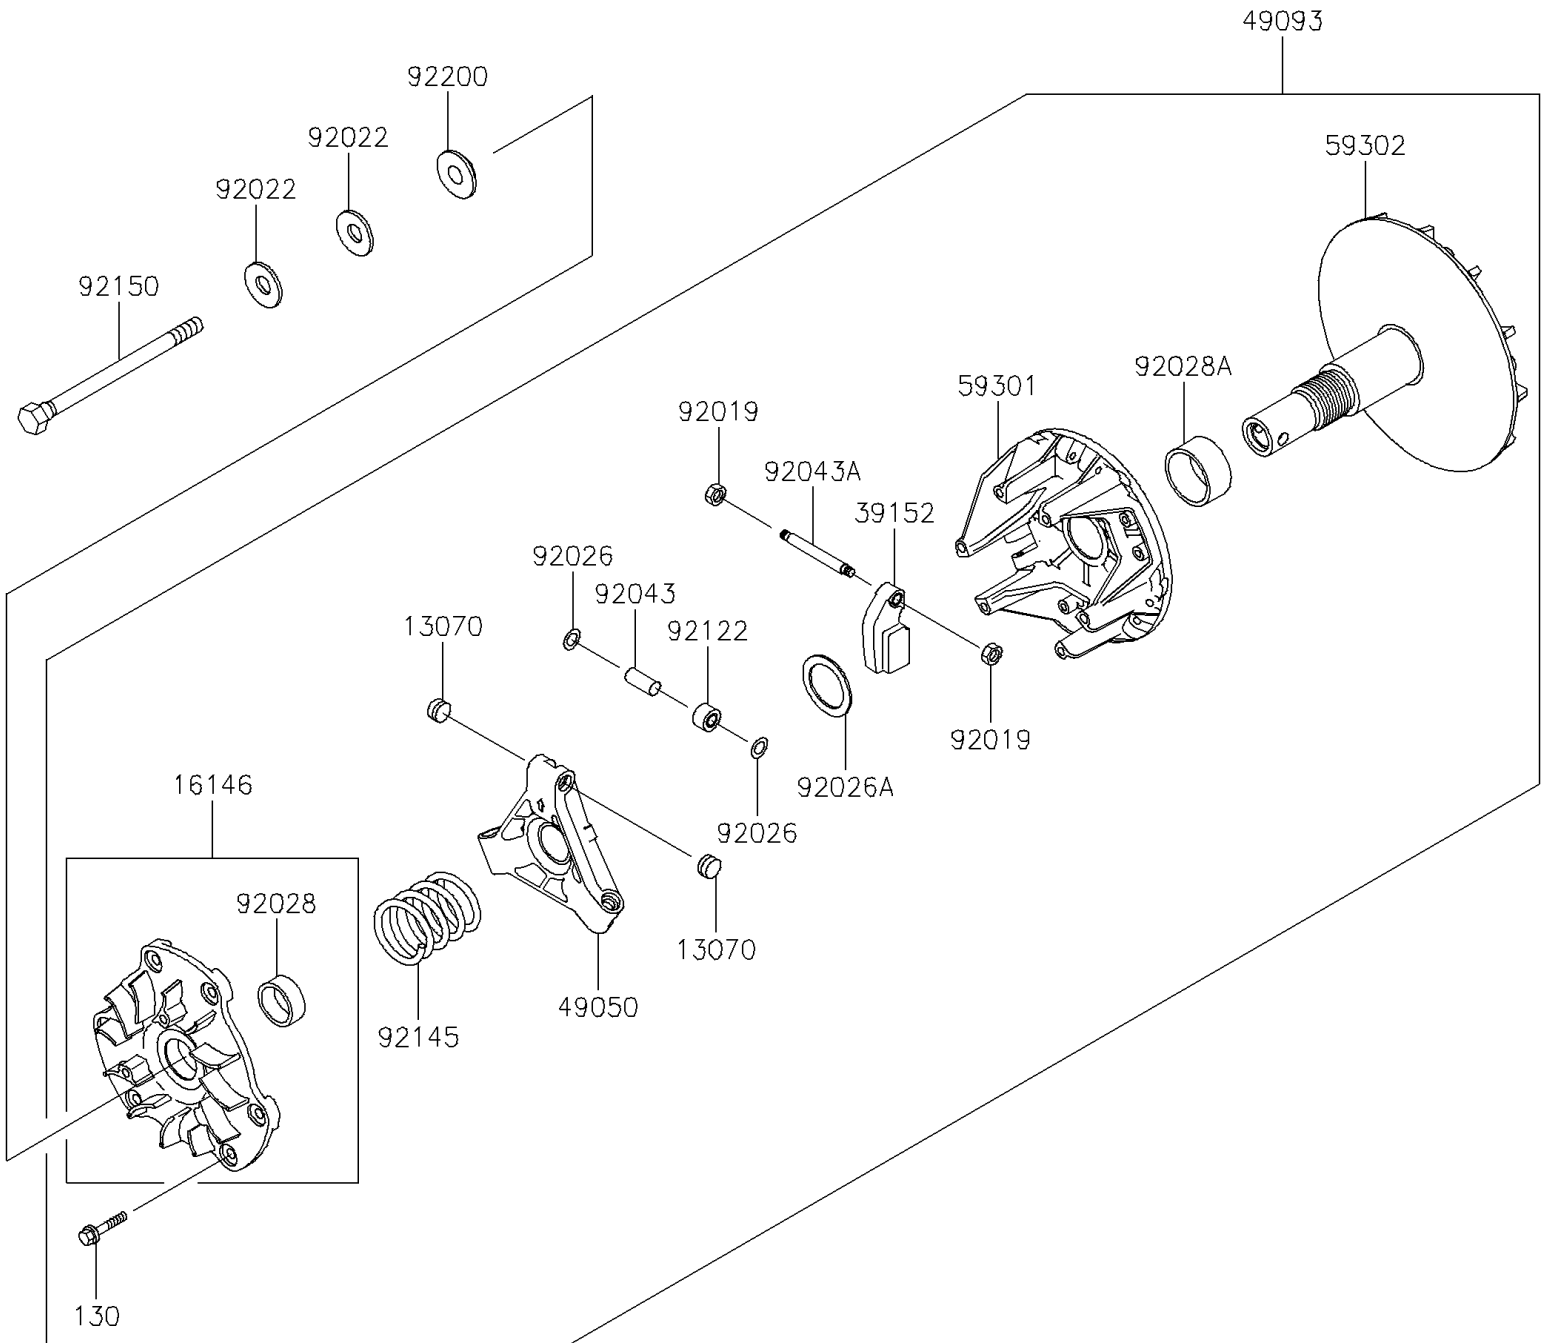

2025 MULE™ 4010 4x4 FE PARTS DIAGRAM

Drive Converter

E1391

2025 MULE™ 4010 4x4 FE PARTS LIST

Drive Converter

ITEM NAME	PART NUMBER	QUANTITY
GUIDE (Ref # 13070)	13070-1330	6
COVER-ASSY (Ref # 16146)	16146-1219	1
WEIGHT-RAMP (Ref # 39152)	39152-1078	3
SPIDER (Ref # 49050)	49050-0018	1
CONVERTER-ASSY-DRIVE (Ref # 49093)	49093-0025	1
SHEAVE-MOVABLE (Ref # 59301)	59301-0016	1
SHEAVE-COMP (Ref # 59302)	59302-1085	1
NUT,LOCK,6MM (Ref # 92019)	92019-008	6
WASHER,SPECIAL CONICAL (Ref # 92022)	92022-1901	2
SPACER (Ref # 92026)	92026-1512	6
SPACER,32.3X44.3X3.6 (Ref # 92026A)	92026-1591	1
BUSHING (Ref # 92028)	92028-1861	1
BUSHING (Ref # 92028A)	92028-1864	1
PIN (Ref # 92043)	92043-1572	3
PIN (Ref # 92043A)	92043-1573	3
ROLLER (Ref # 92122)	92122-1204	3
SPRING,YELLOW PAINT (Ref # 92145)	92145-0639	1
BOLT,12X163.5 (Ref # 92150)	92150-1008	1
WASHER (Ref # 92200)	92200-1401	1
BOLT-FLANGED,6X30 (Ref # 130)	130CA0630	6