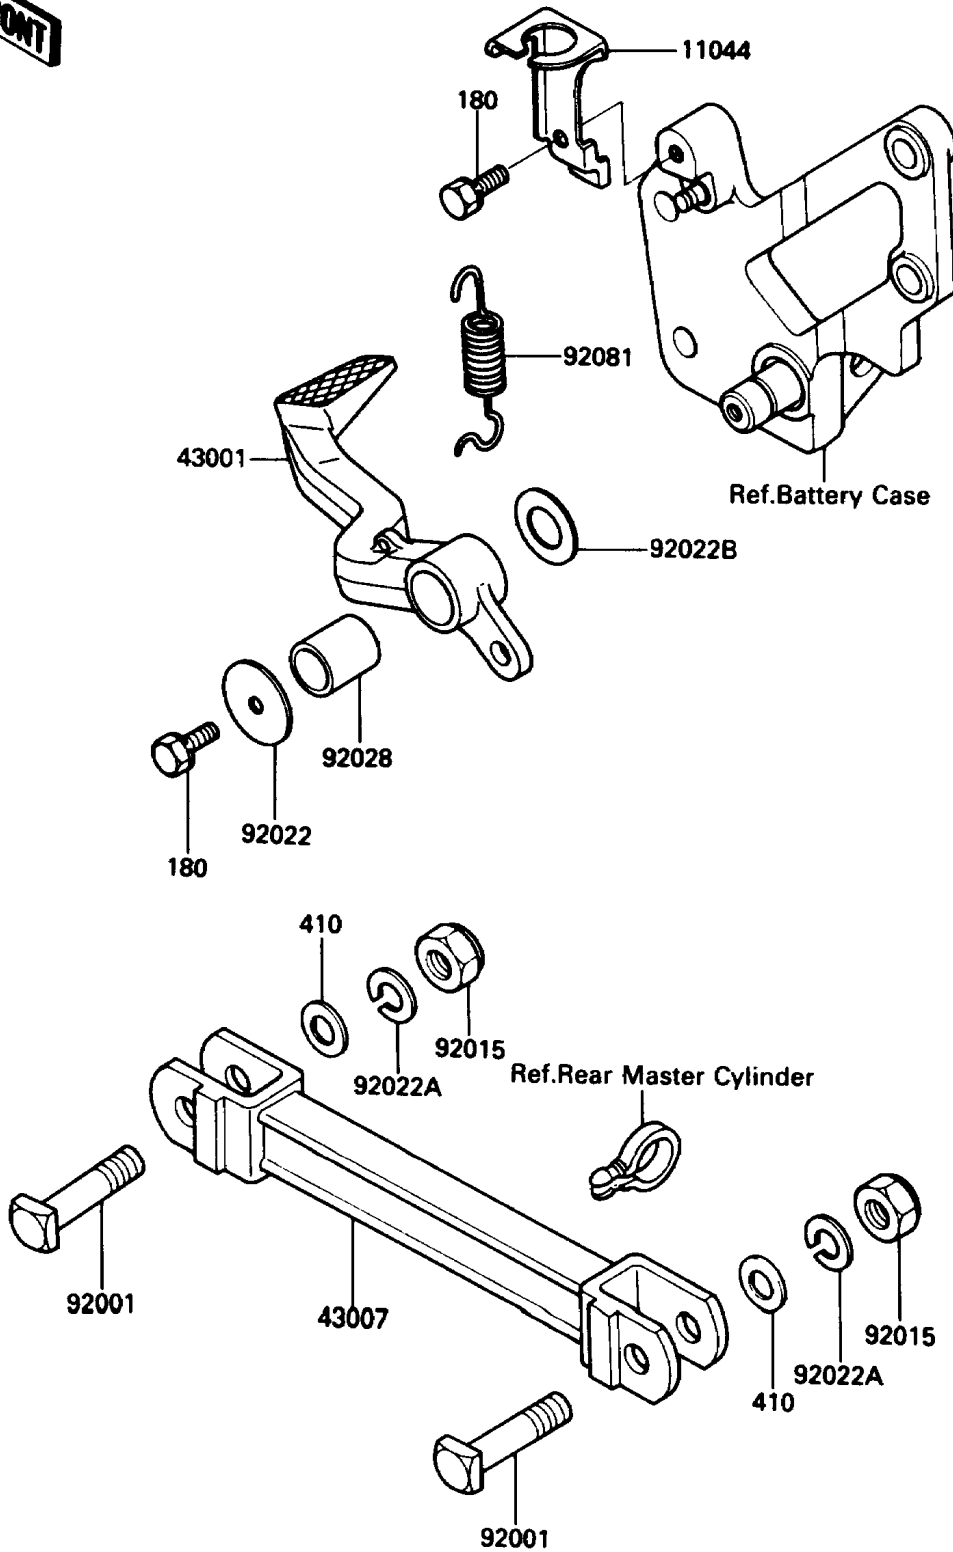

1988 NINJA® 600R PARTS DIAGRAM

Brake Pedal/Torque Link

F2260-0155

1988 NINJA® 600R PARTS LIST

Brake Pedal/Torque Link

ITEM NAME	PART NUMBER	QUANTITY
BRACKET,RR BRAKE SWITCH (Ref # 11044)	11044-1107	1
LEVER-BRAKE,PEDAL (Ref # 43001)	43001-1224	1
ROD-TORQUE (Ref # 43007)	43007-1133	1
BOLT,10X37 (Ref # 92001)	92001-1307	2
NUT,LOCK,10MM (Ref # 92015)	92019-021	2
WASHER,7X28X1.6 (Ref # 92022)	92022-1282	1
WASHER,SPRING,10MM (Ref # 92022A)	92022-1540	2
WASHER,15.3X24X1 (Ref # 92022B)	92022-326	1
BUSHING,BRAKE PEDAL (Ref # 92028)	92028-1282	1
SPRING,BRAKE PEDAL (Ref # 92081)	92081-1833	1
BOLT-UPSET-WS (Ref # 180)	180B0614	2
WASHER-PLAIN-SMALL,10MM (Ref # 410)	410B1000	2