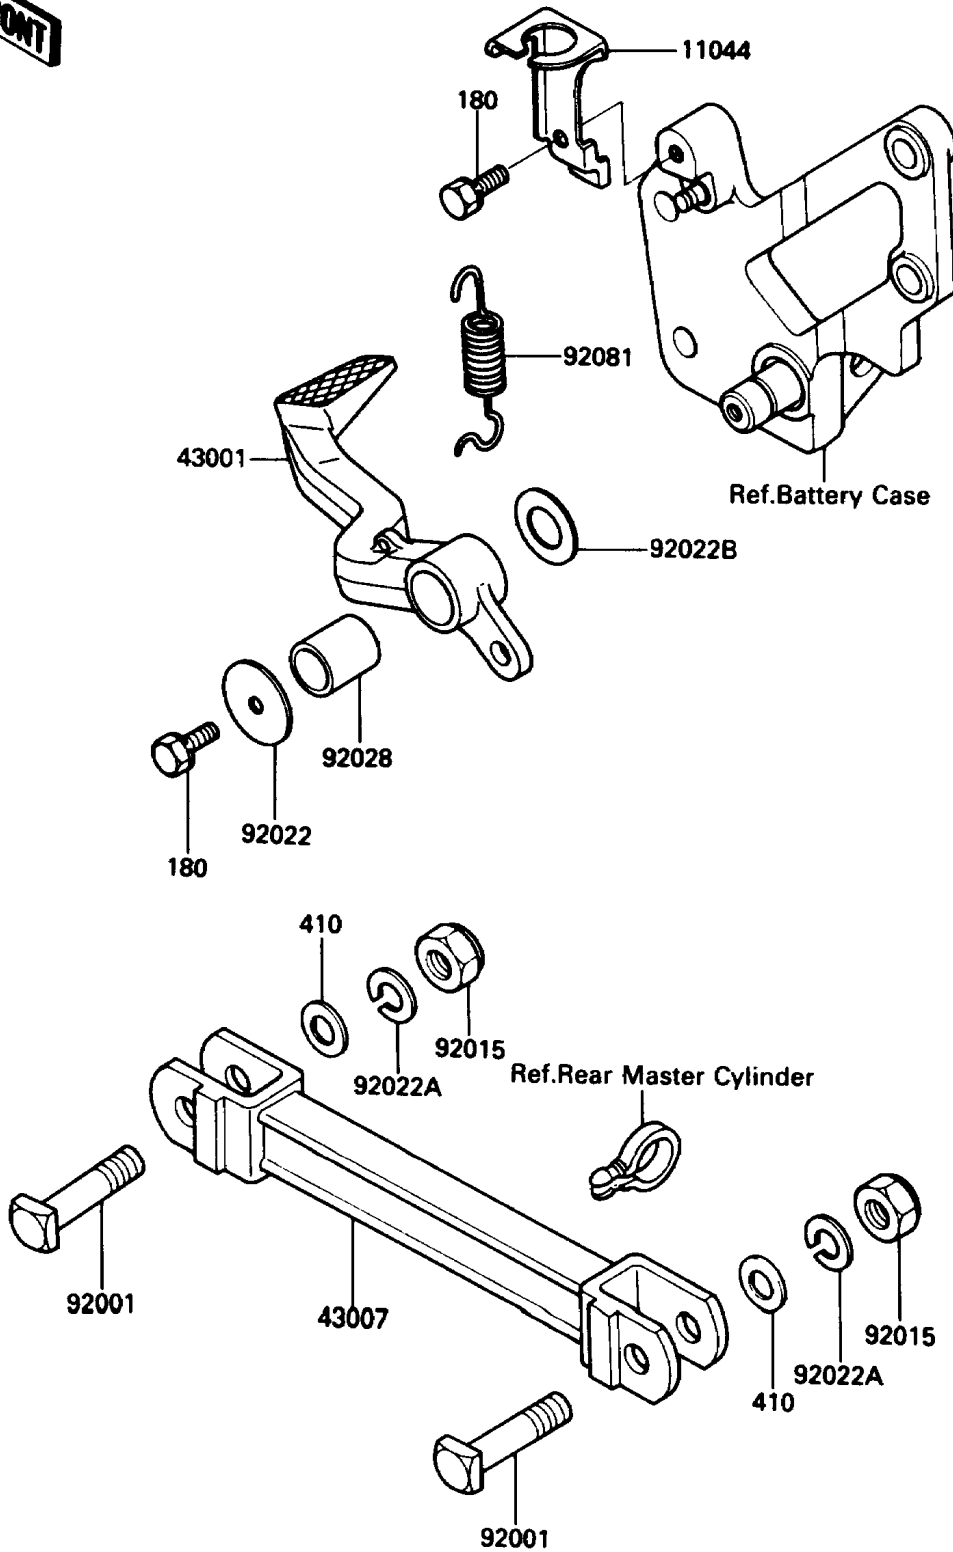

1989 Ninja® 600R PARTS DIAGRAM

Brake Pedal/Torque Link

F2260-0155

1989 Ninja® 600R PARTS LIST

Brake Pedal/Torque Link

ITEM NAME	PART NUMBER	QUANTITY
BRACKET,RR BRAKE SWITCH (Ref # 11044)	11044-1107	1
LEVER-BRAKE,PEDAL (Ref # 43001)	43001-1224	1
ROD-TORQUE (Ref # 43007)	43007-1133	1
BOLT,10X37 (Ref # 92001)	92001-1307	2
NUT,LOCK,10MM (Ref # 92015)	92019-021	2
WASHER,7X28X1.6 (Ref # 92022)	92022-1282	1
WASHER,SPRING,10MM (Ref # 92022A)	92022-1540	2
WASHER,15.3X24X1 (Ref # 92022B)	92022-326	1
BUSHING,BRAKE PEDAL (Ref # 92028)	92028-1282	1
SPRING,BRAKE PEDAL (Ref # 92081)	92081-1833	1
BOLT-UPSET-WS (Ref # 180)	180B0614	2
WASHER-PLAIN-SMALL,10MM (Ref # 410)	410B1000	2