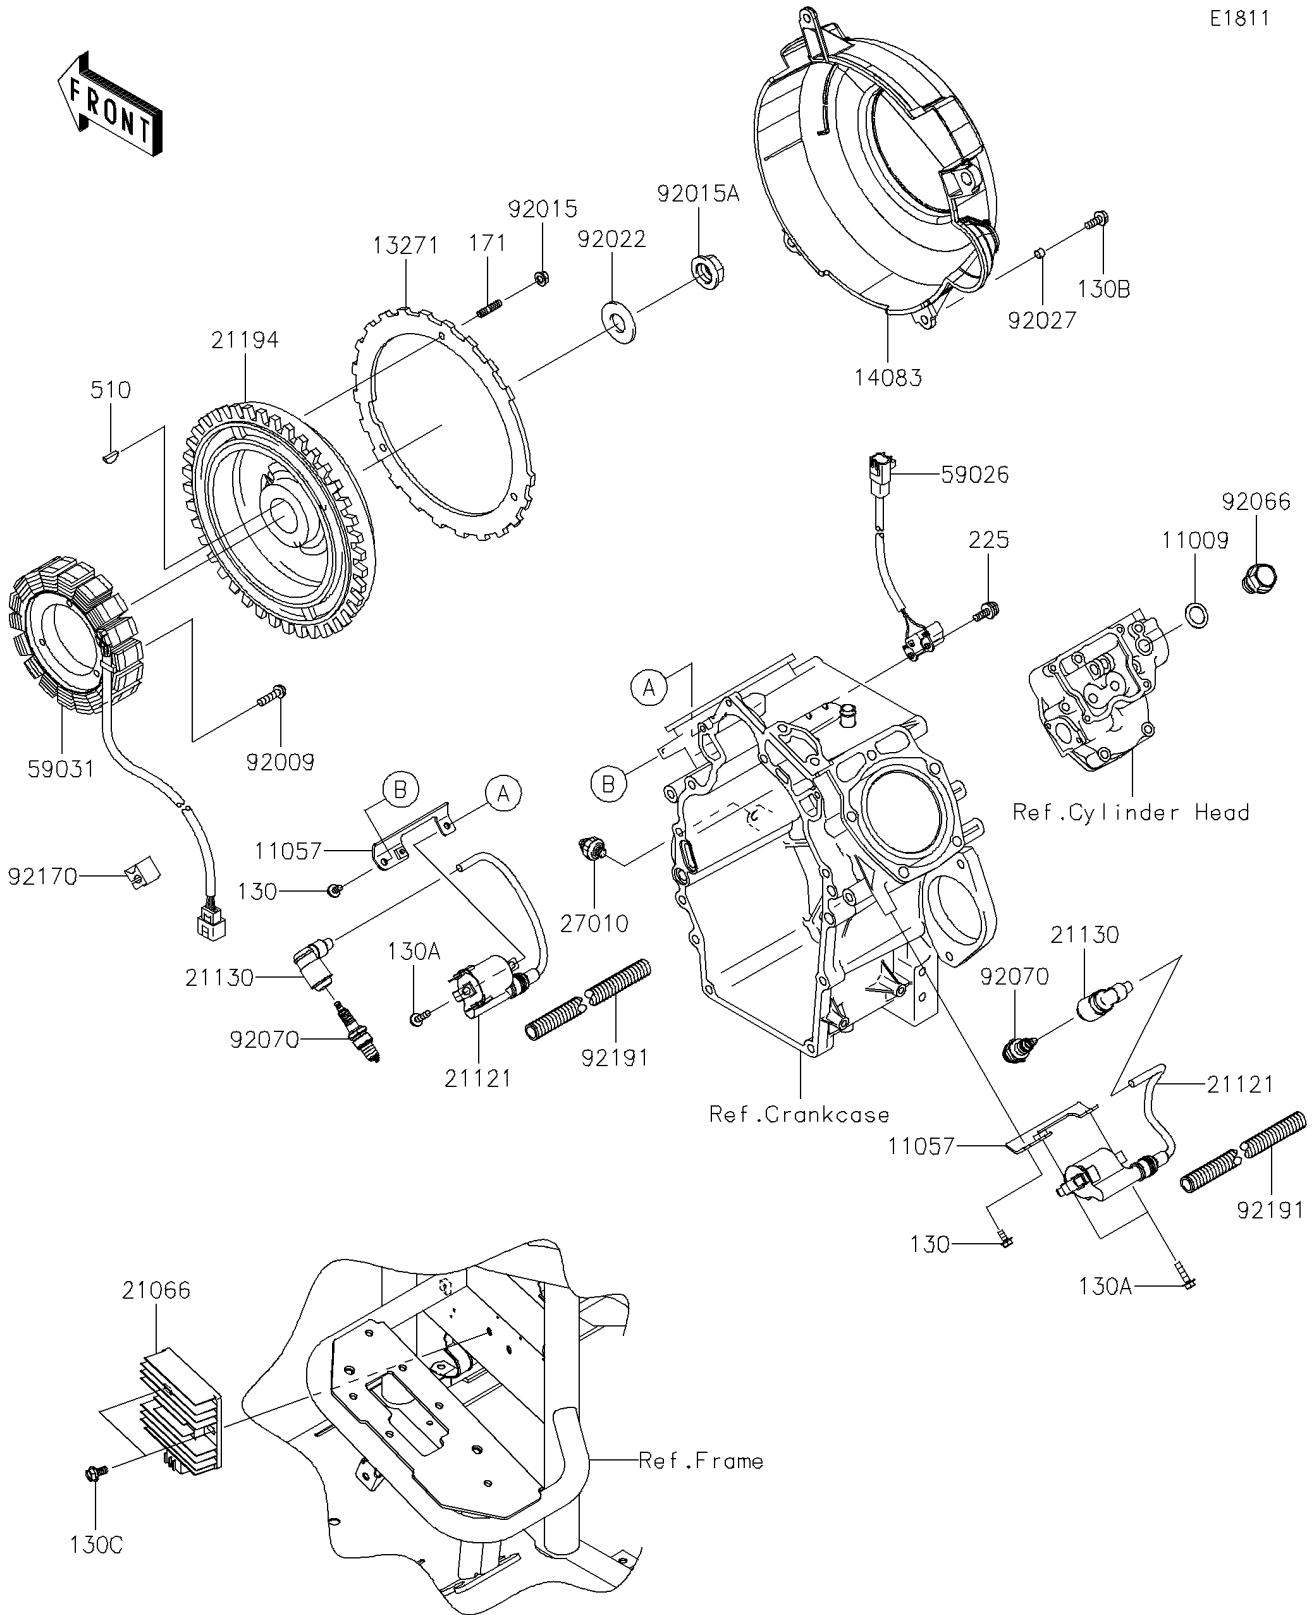

2025 MULE™ 4010 4x4 FE PARTS DIAGRAM

Generator/Ignition Coil

E1811

2025 MULE™ 4010 4x4 FE PARTS LIST

Generator/Ignition Coil

ITEM NAME	PART NUMBER	QUANTITY
GASKET,16X24X1 (Ref # 11009)	11009-2566	1
BRACKET,IGNITION COIL (Ref # 11057)	11057-7728	2
PLATE (Ref # 13271)	13271-2269	1
COVER-FLYWHEEL (Ref # 14083)	14083-0001	1
REGULATOR-VOLTAGE (Ref # 21066)	21066-0717	1
COIL-IGNITION (Ref # 21121)	21121-0749	2
CAP-SPARK PLUG (Ref # 21130)	21130-2060	2
FLYWHEEL-COMP (Ref # 21194)	21194-2352	1
SWITCH,OIL PRESSURE (Ref # 27010)	27010-1313	1
COIL-PULSING (Ref # 59026)	59026-0567	1
COIL-CHARGING (Ref # 59031)	59031-2136	1
SCREW,6X25 (Ref # 92009)	92009-2273	3
NUT,FLANGED,6MM (Ref # 92015)	92015-1367	3
NUT (Ref # 92015A)	92015-2167	1
WASHER (Ref # 92022)	92022-2229	1
COLLAR,6.2X7.8X5 (Ref # 92027)	92027-2096	3
PLUG,DRAIN (Ref # 92066)	92066-2099	1
PLUG-SPARK,BPR2ES(NGK),SOLID (Ref # 92070)	92070-2110	2
CLAMP (Ref # 92170)	92170-2056	1
TUBE (Ref # 92191)	92191-2124	2
BOLT-FLANGED,5X10 (Ref # 130)	130BA0510	2
BOLT-FLANGED,5X20 (Ref # 130A)	130BA0520	4
BOLT-FLANGED,6X16 (Ref # 130B)	130BA0616	3
BOLT-FLANGED,6X14 (Ref # 130C)	130BB0614	2
BOLT-STUD,6X18 (Ref # 171)	171BA0618	3
SCREW-PAN-WSP-CROS,4X14 (Ref # 225)	225AA0414	2
KEY-WOODRUFF (Ref # 510)	510A5100	1