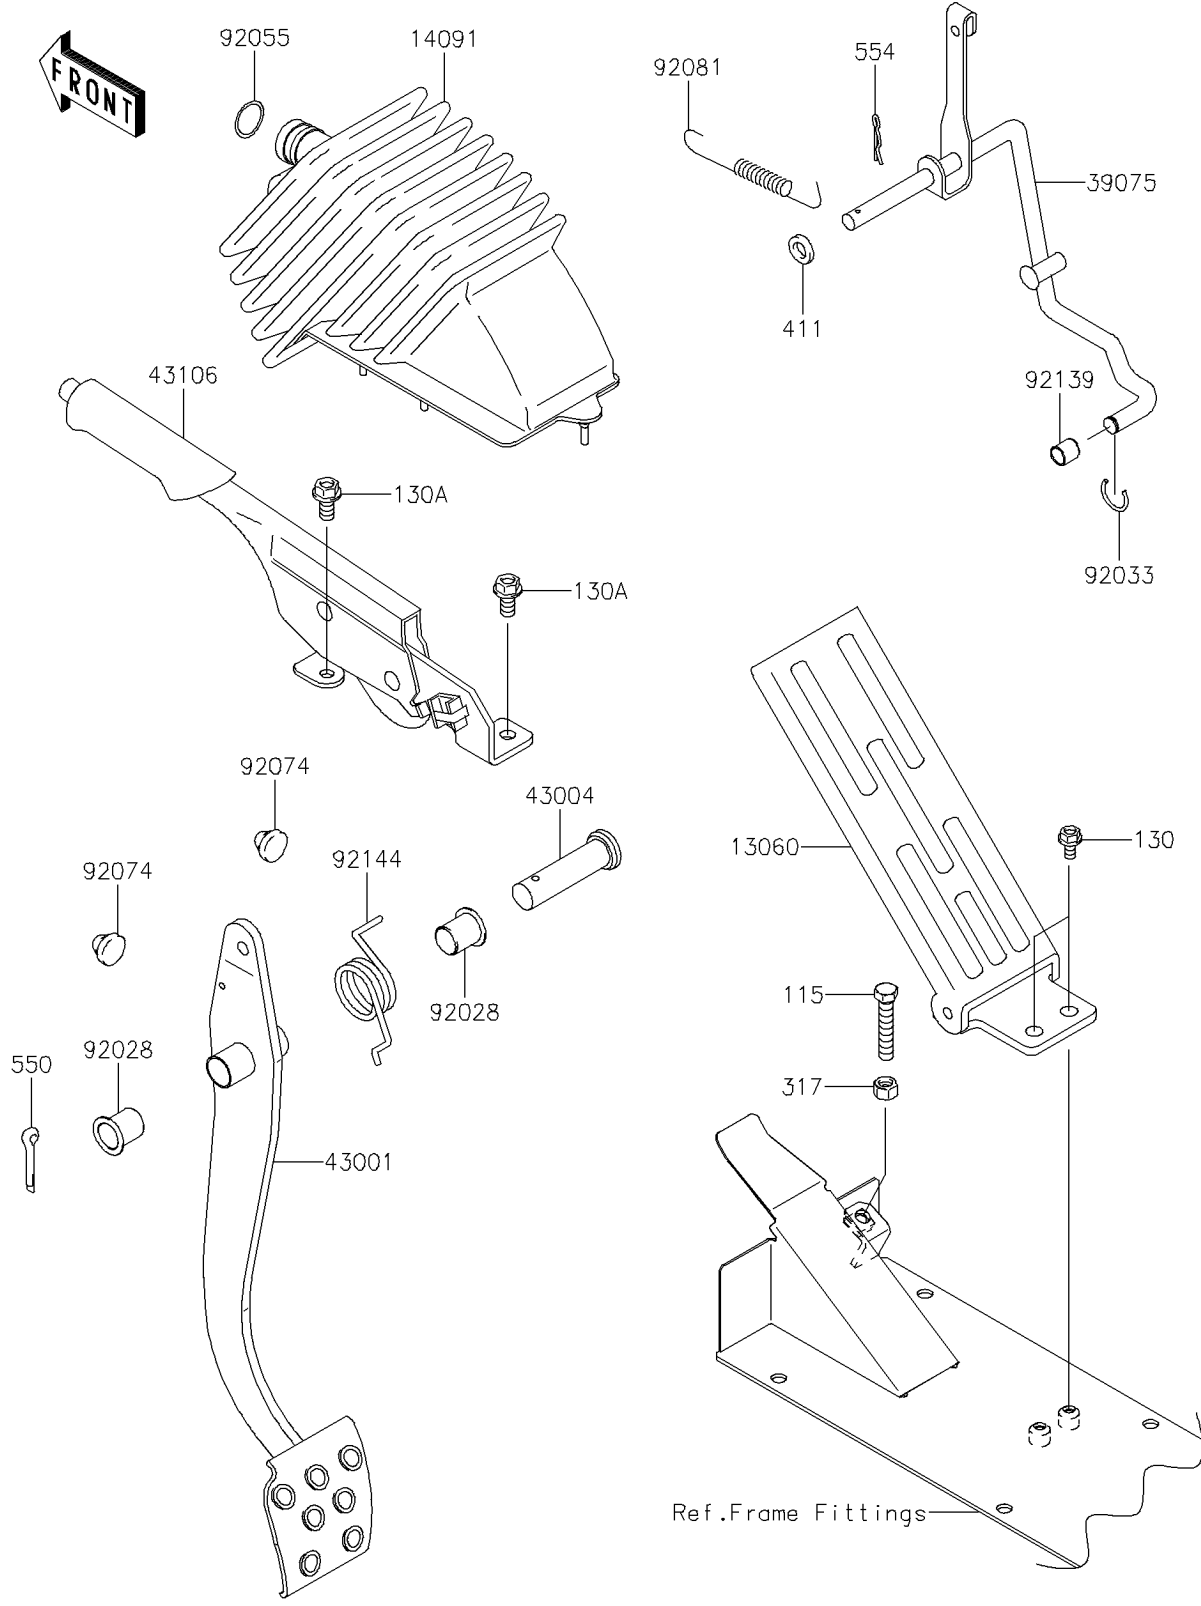

# 2025 MULE™ 4010 4x4 FE PARTS DIAGRAM

## Brake Pedal/Throttle Lever

F2260

## 2025 MULE™ 4010 4x4 FE PARTS LIST

### Brake Pedal/Throttle Lever

ITEM NAME	PART NUMBER	QUANTITY
PEDAL,THROTTLE (Ref # 13060)	13060-0023	1
COVER,PARKING LEVER (Ref # 14091)	14091-0067	1
LEVER-THROTTLE (Ref # 39075)	39075-0016	1
LEVER-BRAKE,PEDAL (Ref # 43001)	43001-1320	1
SHAFT-BRAKE (Ref # 43004)	43004-1128	1
LEVER-ASSY-PARKING BRAKE (Ref # 43106)	43106-0010	1
BUSHING (Ref # 92028)	92028-1571	2
RING-SNAP (Ref # 92033)	92033-1247	1
RING-O,18X24X3 (Ref # 92055)	92055-1633	1
PLUG,7X2 (Ref # 92074)	92074-028	2
SPRING (Ref # 92081)	92081-1922	1
BUSHING (Ref # 92139)	92139-0308	1
SPRING (Ref # 92144)	92144-1536	1
BOLT-SMALL-UPSET,8X40 (Ref # 115)	115AA0840	1
BOLT-FLANGED,6X12 (Ref # 130)	130AB0612	2
BOLT-FLANGED,8X16 (Ref # 130A)	130CA0816	2
NUT-HEX-SMALL,8MM (Ref # 317)	317BA0800	1
WASHER-PLAIN,10MM (Ref # 411)	411AA1000	1
PIN-COTTER,2.5X25 (Ref # 550)	550AA2525	1
PIN-SNAP,10MM (Ref # 554)	554DA1000	1