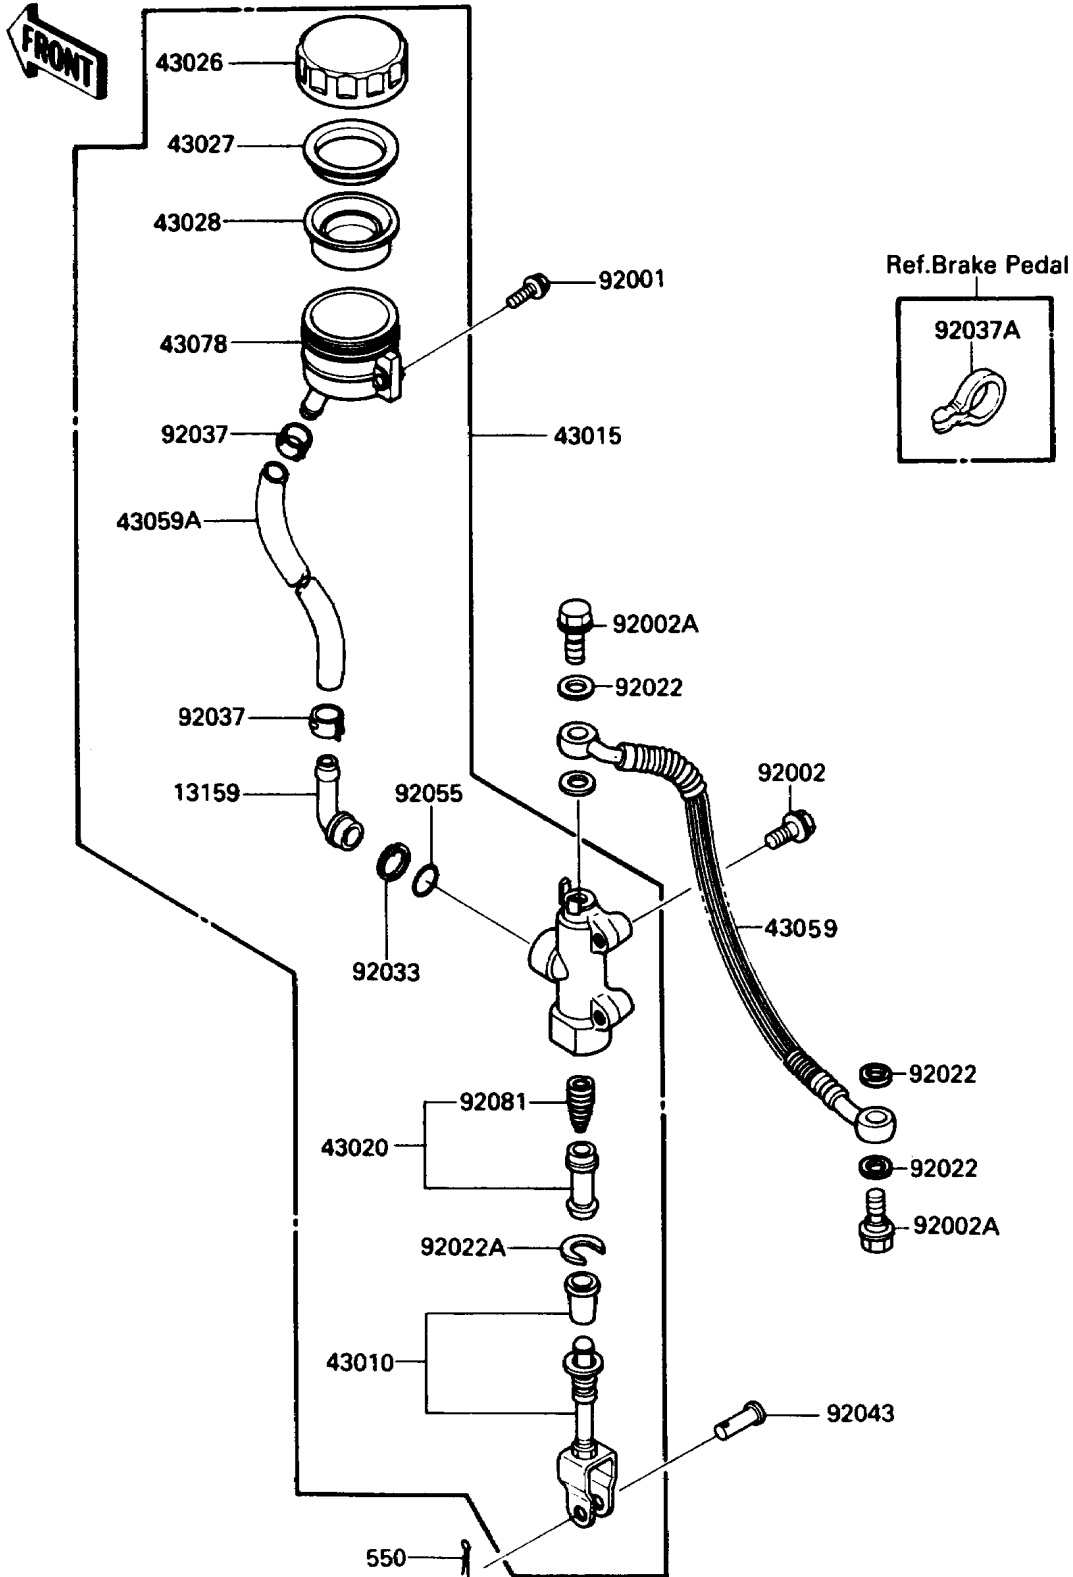

1988 NINJA® 600R PARTS DIAGRAM

Rear Master Cylinder

F2293-0077

1988 NINJA® 600R PARTS LIST

Rear Master Cylinder

ITEM NAME	PART NUMBER	QUANTITY
CONNECTOR,RR MASTER CYLINDER (Ref # 13159)	13159-1052	1
ROD-ASSY-BRAKE (Ref # 43010)	43010-1055	1
CYLINDER-ASSY-MASTER,RR (Ref # 43015)	43015-1346	1
PISTON-COMP-BRAKE (Ref # 43020)	43020-1057	1
CAP-BRAKE (Ref # 43026)	43026-1054	1
PLATE-DIAPHRAGM (Ref # 43027)	43027-1051	1
DIAPHRAGM,MASTER CYLINDER (Ref # 43028)	43028-1057	1
HOSE-BRAKE,RR (Ref # 43059)	43059-1387	1
HOSE-BRAKE,RR MASTER CYLINDER (Ref # 43059A)	43059-1404	1
RESERVOIR,RR MASTER CYLINDER (Ref # 43078)	43078-1082	1
BOLT,W/P,6X16 (Ref # 92001)	92001-1860	1
BOLT,8X30 (Ref # 92002)	92002-1485	2
BOLT,OIL,L=23 (Ref # 92002A)	92002-1888	2
WASHER,10.5X15X1.5 (Ref # 92022)	43067-001	4
WASHER,CIRCRIP (Ref # 92022A)	92022-1601	1
RING-SNAP,20.5MM (Ref # 92033)	92033-1186	1
CLAMP,BRAKE HOSE (Ref # 92037)	92037-1547	2
CLAMP,HOSE (Ref # 92037A)	92037-1827	1
PIN,8X16 (Ref # 92043)	92043-1013	1
RING-O,MASTER CYLINDER (Ref # 92055)	92055-1251	1
SPRING,MASTER CYLINDER (Ref # 92081)	92081-1737	1
PIN-COTTER,2.0X15 (Ref # 550)	550D2015	1