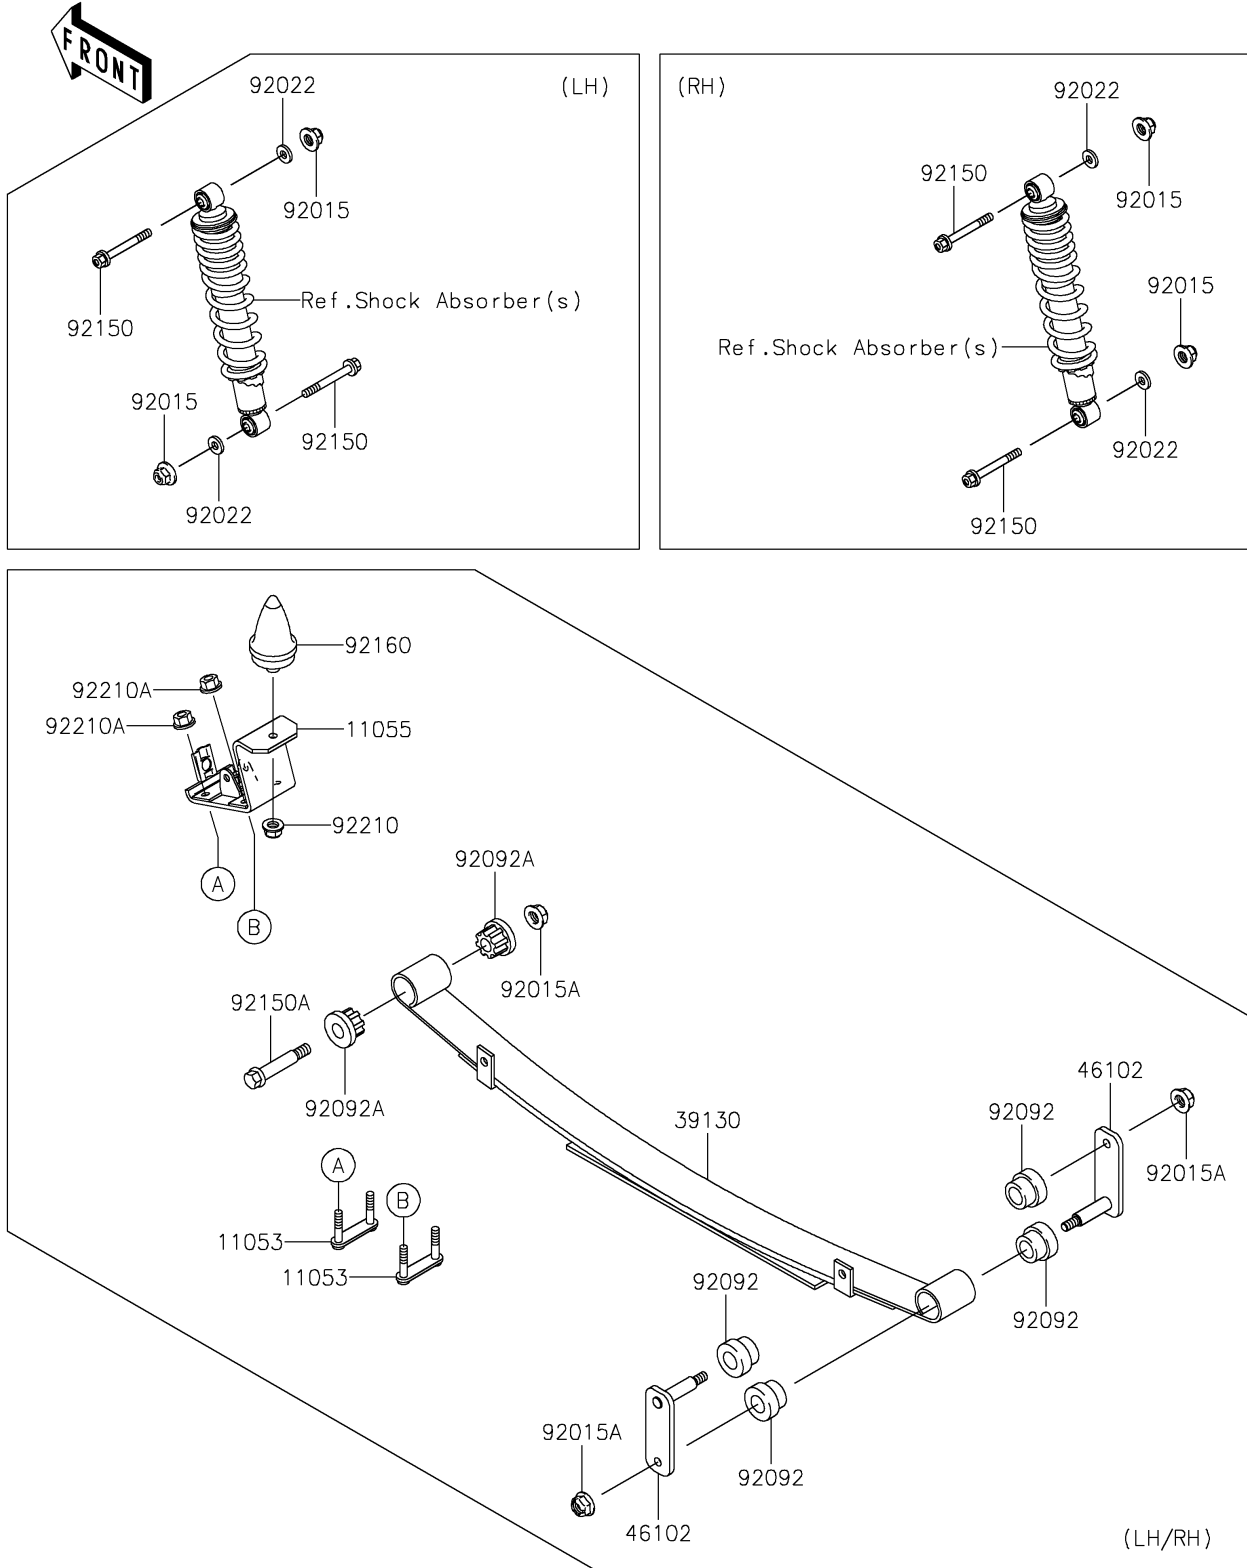

2025 MULE™ 4010 TRANS4x4® CAMO PARTS DIAGRAM

Rear Suspension

F2153

2025 MULE™ 4010 TRANS4x4® CAMO PARTS LIST

Rear Suspension

ITEM NAME	PART NUMBER	QUANTITY
BRACKET,LEAF SPRING (Ref # 11053)	11053-7564	4
BRACKET,LEAF SPRING (Ref # 11055)	11055-7504	2
SPRING-LEAF (Ref # 39130)	39130-1066	2
ROD,LEAF SPRING,RR (Ref # 46102)	46102-1338	4
NUT,LOCK,10MM (Ref # 92015)	92015-1597	4
NUT,12MM (Ref # 92015A)	92015-1706	6
WASHER,11.5X20.5X1.6 (Ref # 92022)	92022-1768	4
BUSHING-RUBBER (Ref # 92092)	92092-1083	8
BUSHING-RUBBER (Ref # 92092A)	92092-1084	4
BOLT,FLANGED,10X57 (Ref # 92150)	92150-1227	4
BOLT,12MM (Ref # 92150A)	92150-1284	2
DAMPER,BUMP STOPPER (Ref # 92160)	92160-1136	2
NUT,LOCK,FLANGED,10MM (Ref # 92210)	92210-0276	2
NUT,LOCK,10MM (Ref # 92210A)	92210-1204	8