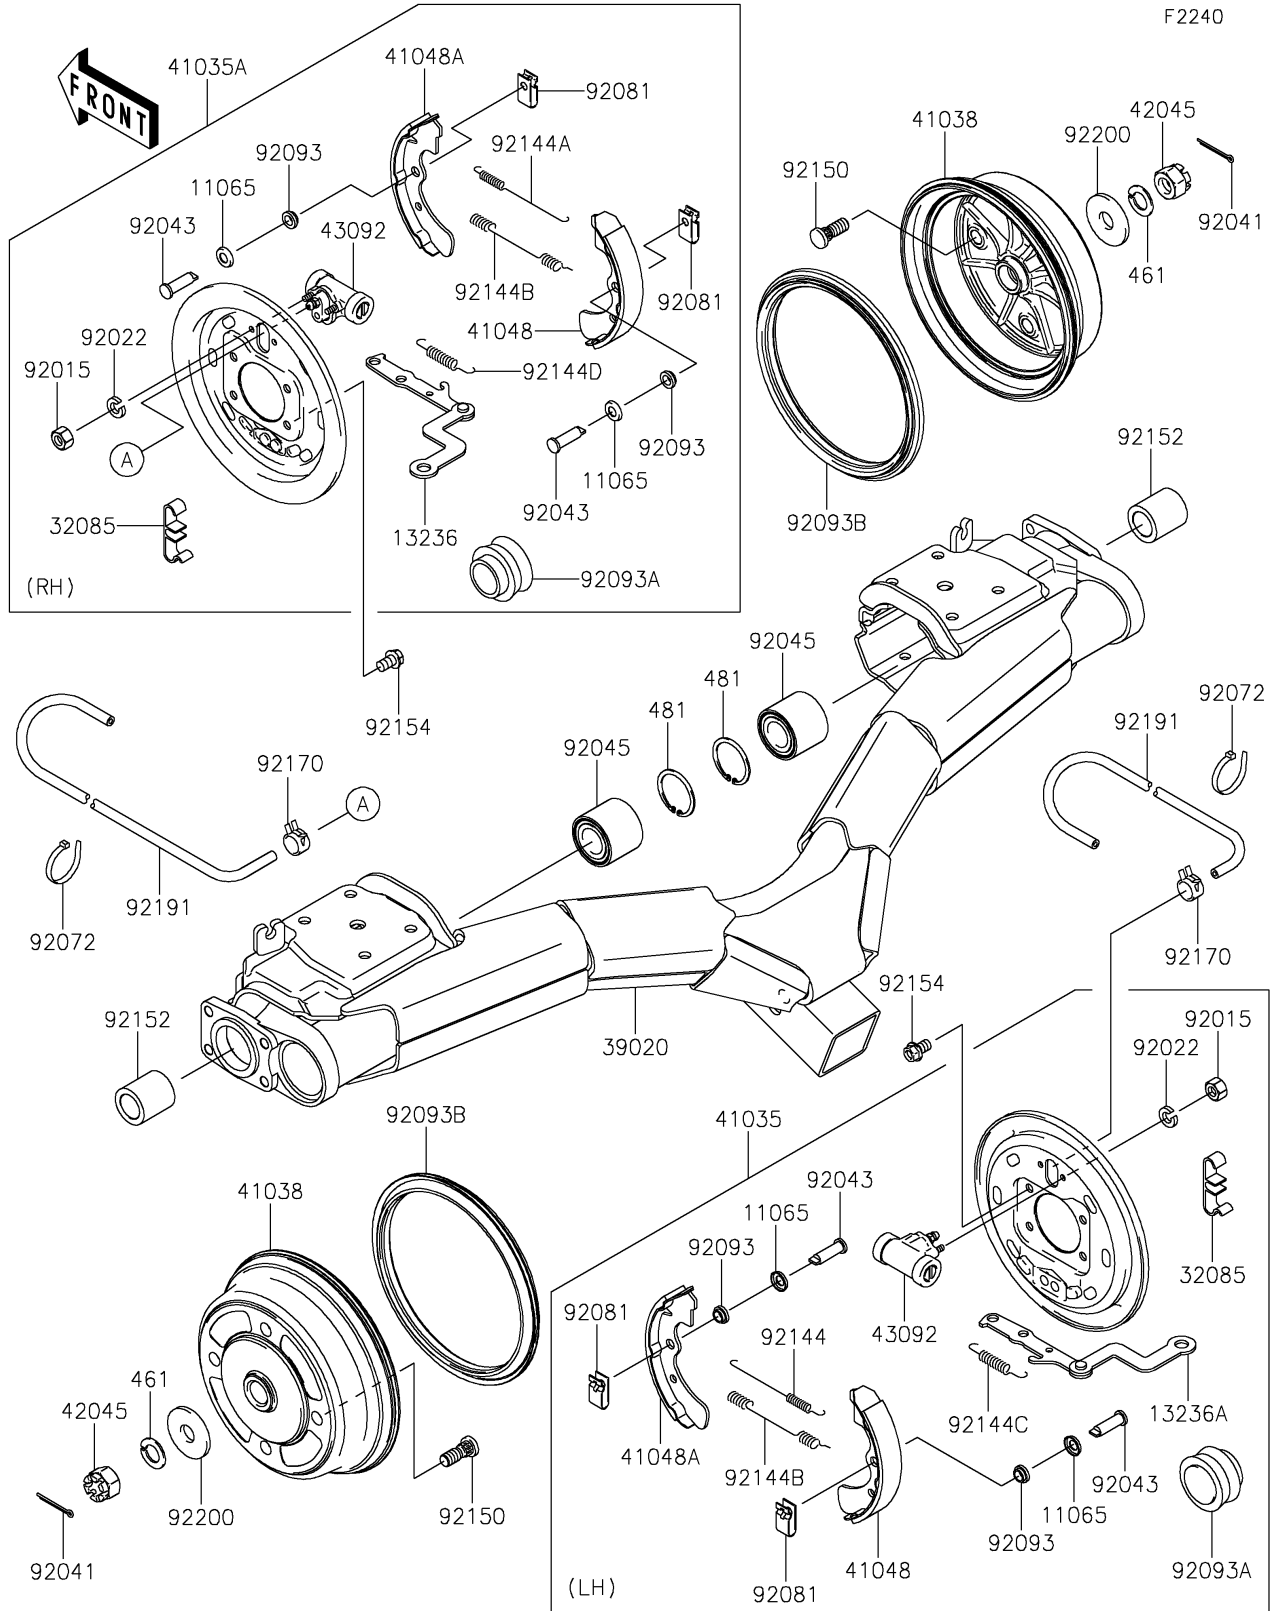

2025 MULE™ 4010 TRANS4x4® CAMO PARTS DIAGRAM

Rear Hubs/Brakes

2025 MULE™ 4010 TRANS4x4® CAMO PARTS LIST

Rear Hubs/Brakes

ITEM NAME	PART NUMBER	QUANTITY
CAP (Ref # 11065)	11065-1175	4
LEVER-COMP,RR BRAKE PANEL,RH (Ref # 13236)	13236-1355	1
LEVER-COMP,RR BRAKE PANEL,LH (Ref # 13236A)	13236-1356	1
STOPPER,REAR BRAKE LEVER (Ref # 32085)	32085-1298	2
BRACKET-COMP-REAR SUSP (Ref # 39020)	39020-0005	1
PANEL-ASSY-BRAKE,RR,LH (Ref # 41035)	41035-7506	1
PANEL-ASSY-BRAKE,RR,RH (Ref # 41035A)	41035-7508	1
DRUM,REAR BRAKE (Ref # 41038)	41038-0035	2
SHOE-BRAKE (Ref # 41048)	41048-7502	2
SHOE-BRAKE (Ref # 41048A)	41048-7503	2
NUT,CASTLE,18MM (Ref # 42045)	42045-018	2
CYLINDER,REAR WHEEL (Ref # 43092)	43092-1053	2
NUT,6MM (Ref # 92015)	92015-1729	4
WASHER,SPRING,6MM (Ref # 92022)	92022-1951	4
COTTER,4.0X35 (Ref # 92041)	92041-1053	2
PIN (Ref # 92043)	92043-1636	4
BEARING-BALL,25BWD02CA68 (Ref # 92045)	92045-0107	2
BAND,L=123 (Ref # 92072)	92072-030	6
SPRING,SHOE CLAMP (Ref # 92081)	92081-1904	4
SEAL (Ref # 92093)	92093-1532	4
SEAL (Ref # 92093A)	92093-1533	2
SEAL,BS184.8X13.5ZS (Ref # 92093B)	92093-1543	2
SPRING,BRAKE (Ref # 92144)	92144-1299	1
SPRING,BRAKE (Ref # 92144A)	92144-1300	1
SPRING,BRAKE (Ref # 92144B)	92144-1301	2
SPRING,ROD,LH (Ref # 92144C)	92144-1302	1
SPRING,ROD,RH (Ref # 92144D)	92144-1303	1
BOLT (Ref # 92150)	92150-1366	8
COLLAR,25.1X38X40.8 (Ref # 92152)	92152-1276	2

2025 MULE™ 4010 TRANS4x4® CAMO PARTS LIST

Rear Hubs/Brakes

ITEM NAME	PART NUMBER	QUANTITY
BOLT,FLANGED,10X16 (Ref # 92154)	92154-0803	8
CLAMP (Ref # 92170)	92170-2042	2
TUBE,4.7X9.5X1100 (Ref # 92191)	92191-1525	2
WASHER,18.5X52X4.5 (Ref # 92200)	92200-1474	2
WASHER-SPRING,18MM (Ref # 461)	461DA1800	2
CIRCLIP-TYPE-C,52MM (Ref # 481)	481J5200	2