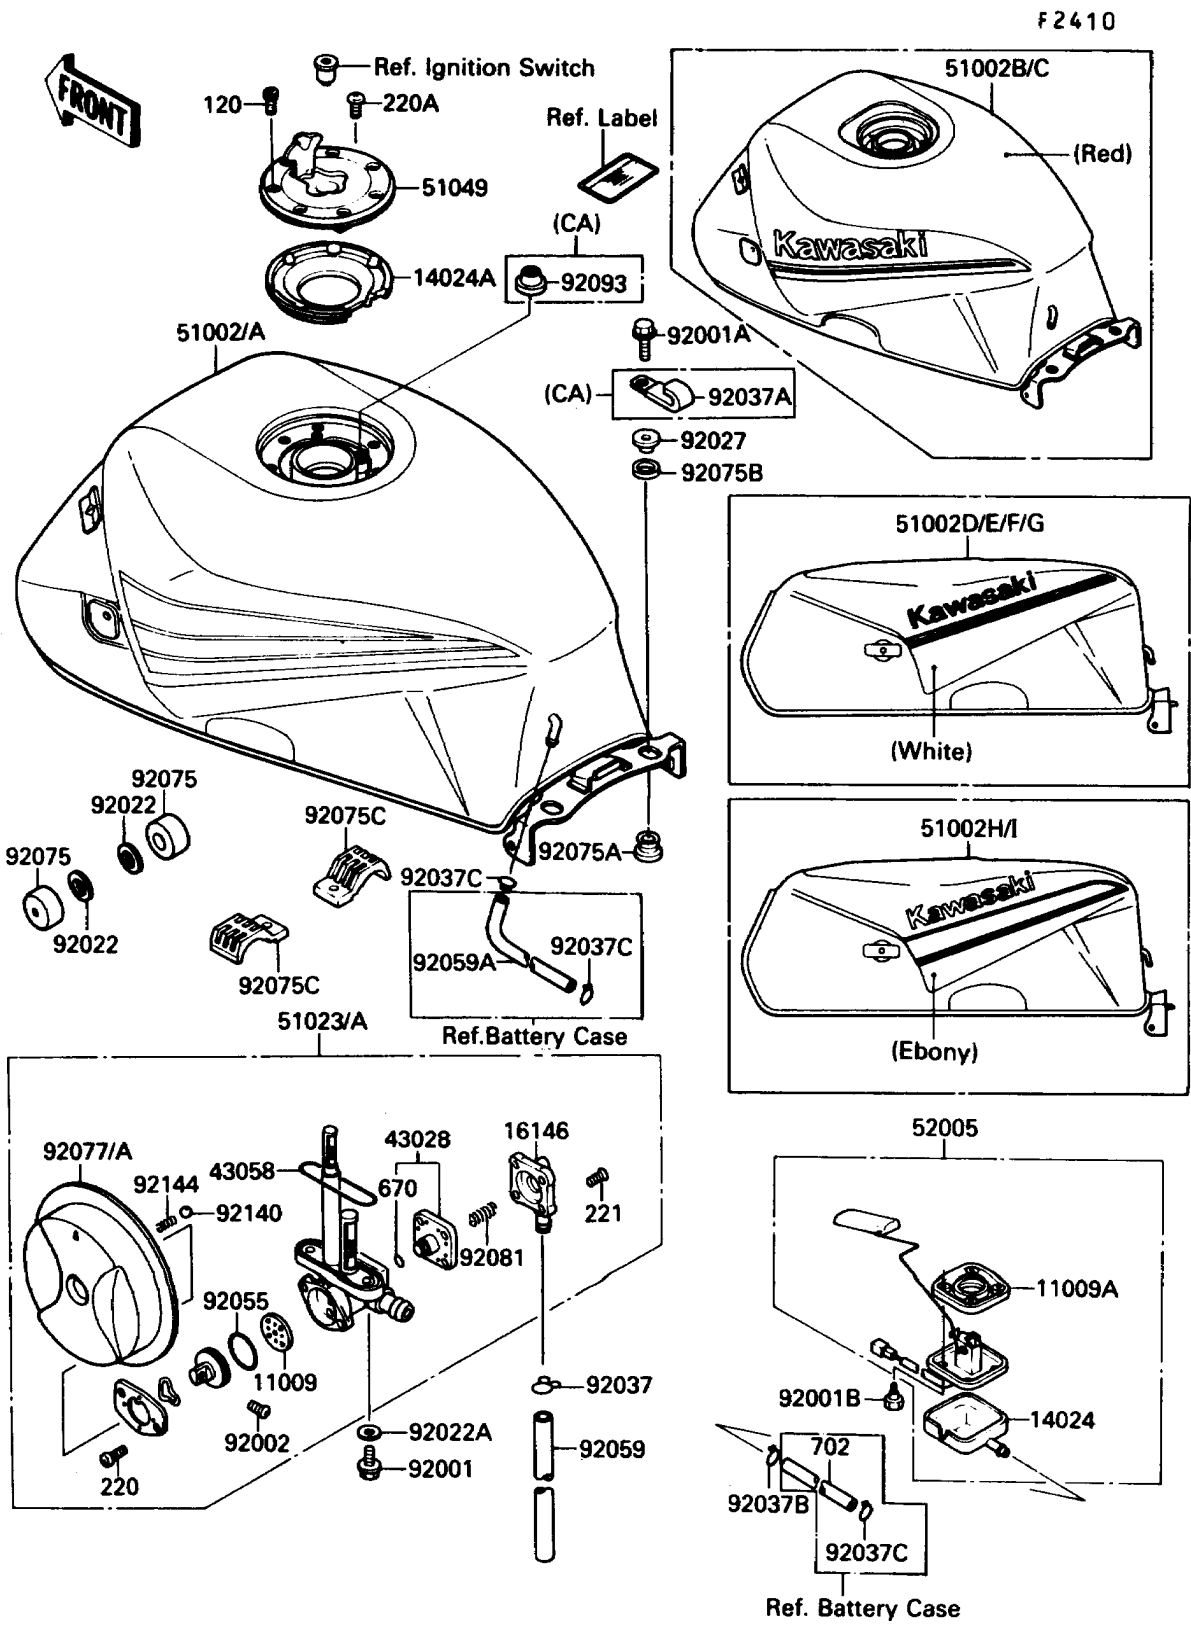

1988 NINJA® 600R PARTS DIAGRAM

Fuel Tank