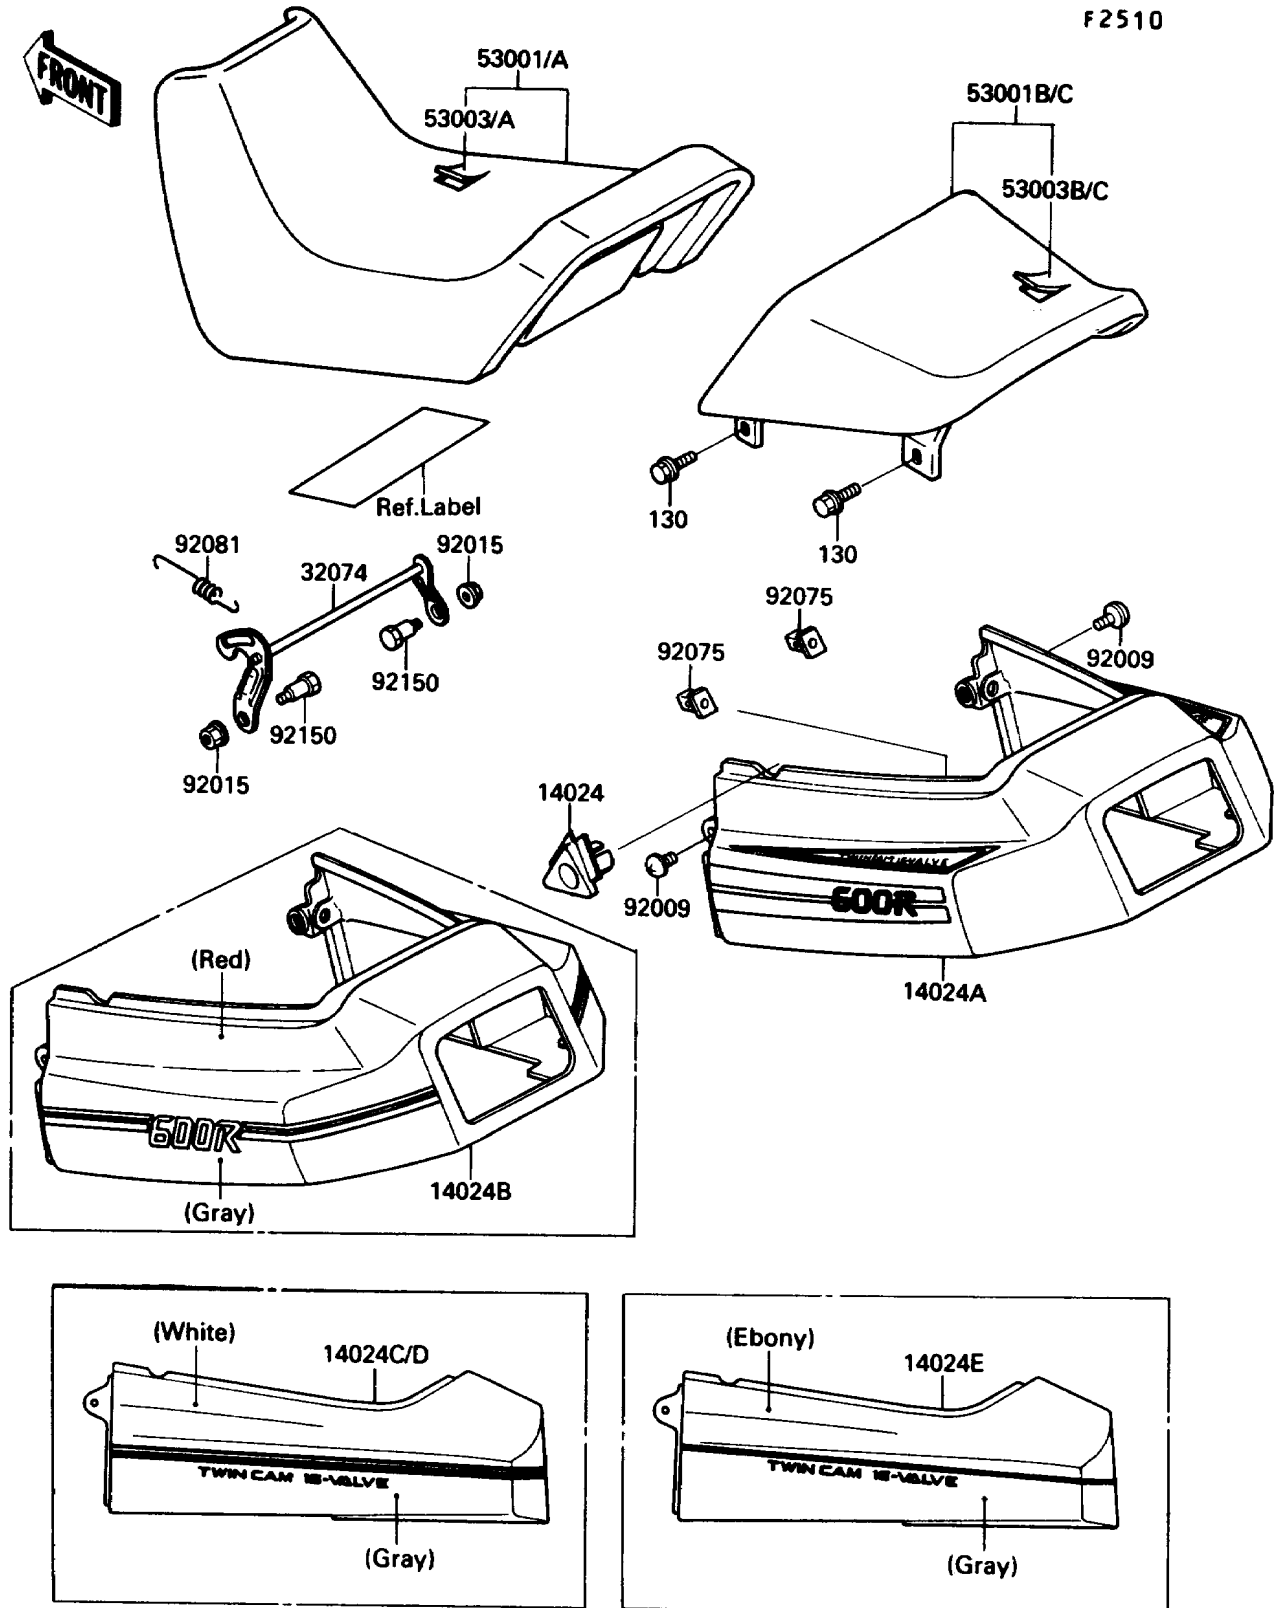

1989 Ninja® 600R PARTS DIAGRAM

Seat

F2510

1989 Ninja® 600R PARTS LIST

Seat

ITEM NAME	PART NUMBER	QUANTITY
COVER,SEAT LOCK (Ref # 14024)	14024-1456	1
COVER,SEAT,WHITE/GRAY (Ref # 14024C)	14024-5104-DA	1
COVER,SEAT,WHITE/GRAY (Ref # 14024D)	14024-5104-GJ	1
COVER,SEAT,EBONY/GRAY (Ref # 14024E)	14024-5105-T4	1
BRACKET-LOCK,SEAT (Ref # 32074)	32074-1132	1
SEAT-ASSY,FR,BLACK (Ref # 53001)	53001-1503-MA	1
SEAT-ASSY,RR,BLACK (Ref # 53001B)	53001-1504-MA	1
LEATHER,FRONT SEAT,BLACK (Ref # 53003)	53003-1181-MA	1
LEATHER,REAR SEAT,BLACK (Ref # 53003B)	53003-1182-MA	1
SCREW,6X22,BLACK (Ref # 92009)	92009-1256	2
NUT,FLANGED,6MM (Ref # 92015)	92015-1367	2
DAMPER,SEAT COVER (Ref # 92075)	92075-1931	2
SPRING,SEAT LOCK (Ref # 92081)	92081-1581	1
BOLT,6MM (Ref # 92150)	92002-1932	2
BOLT-FLANGED (Ref # 130)	130B0614	4