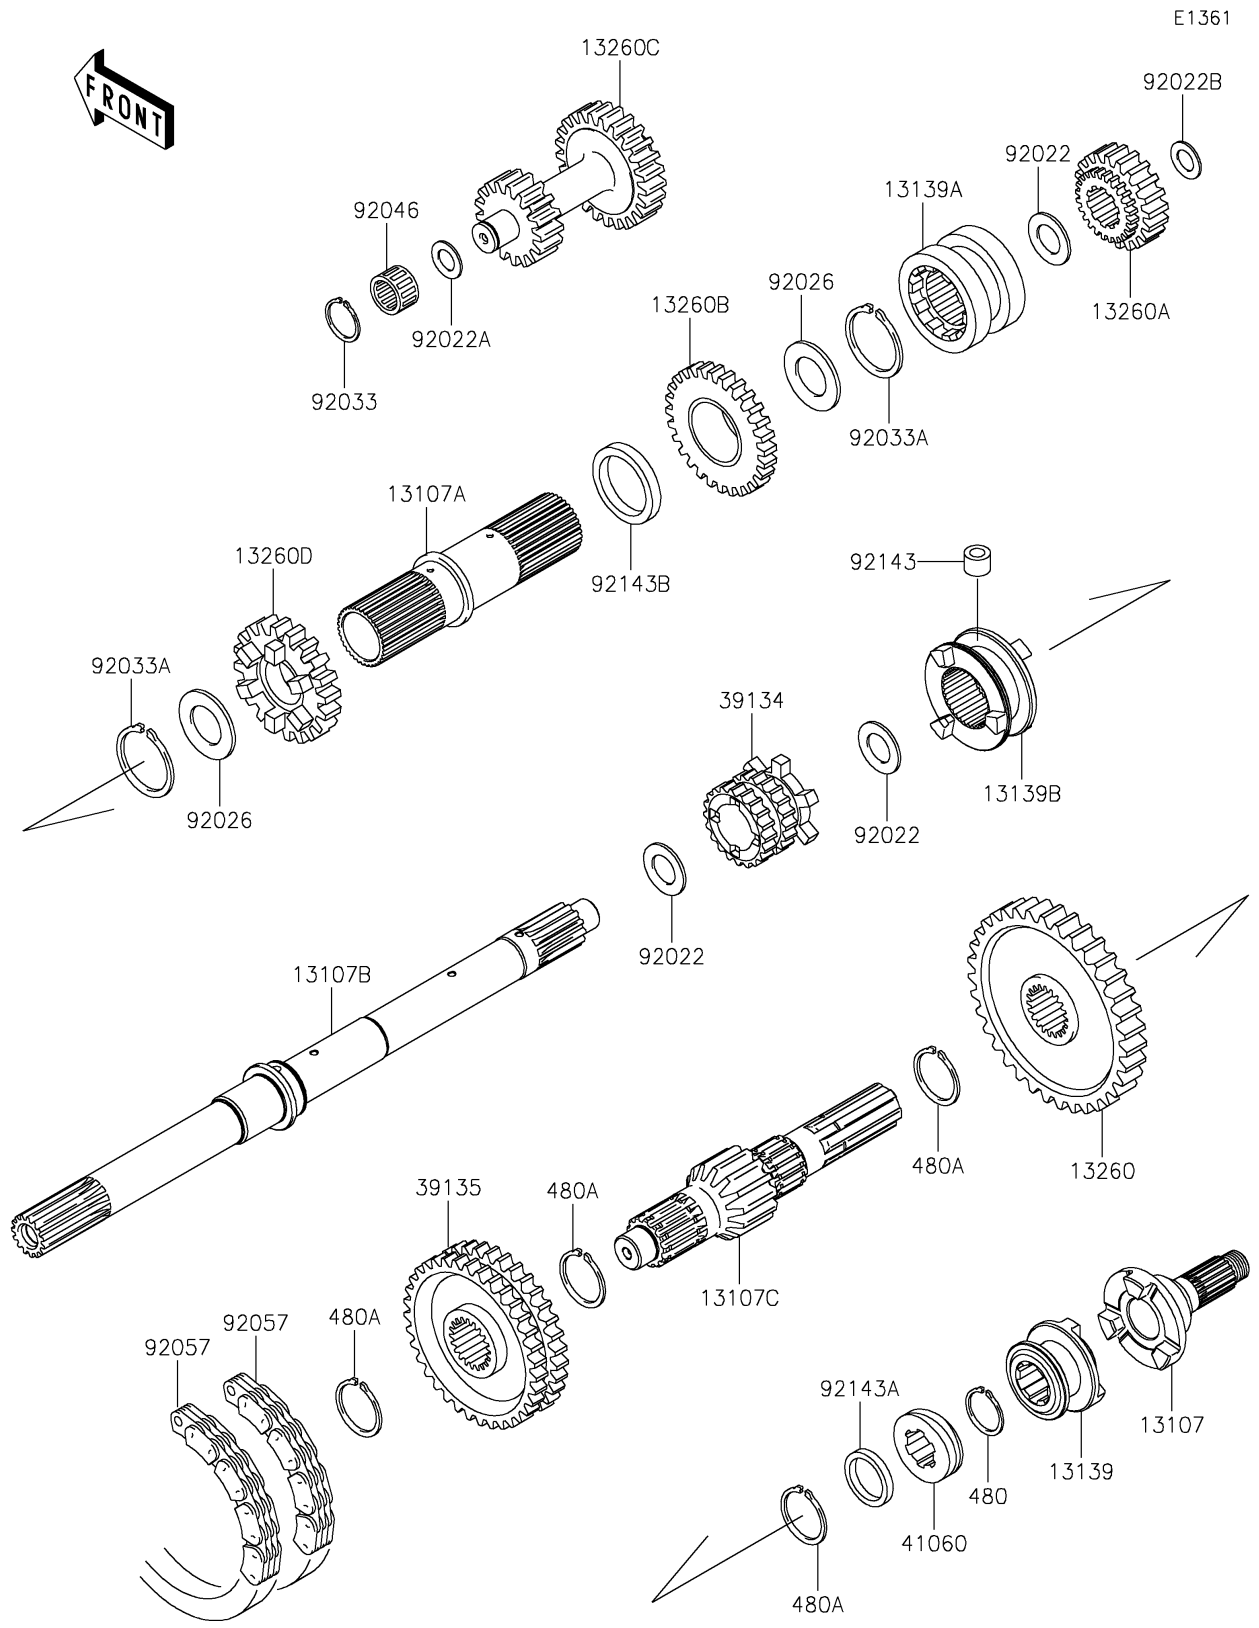

2025 MULE™ 4010 TRANS4x4® FE PARTS DIAGRAM

Transmission

2025 MULE™ 4010 TRANS4x4® FE PARTS LIST

Transmission

ITEM NAME	PART NUMBER	QUANTITY
SHAFT,2WD/4WD (Ref # 13107)	13107-0106	1
SHAFT,INPUT OUTER (Ref # 13107A)	13107-1309	1
SHAFT,INPUT (Ref # 13107B)	13107-1470	1
SHAFT,OUTPUT,14T (Ref # 13107C)	13107-1517	1
SHIFTER,2WD/4WD (Ref # 13139)	13139-0010	1
SHIFTER,SPEED,HI/LOW (Ref # 13139A)	13139-1069	1
SHIFTER,FR/RR (Ref # 13139B)	13139-1072	1
GEAR,OUTPUT REVERSE,51T (Ref # 13260)	13260-1288	1
GEAR,INPUT REDUCTION,20T (Ref # 13260A)	13260-1289	1
GEAR,INPUT REDUCTION,28T (Ref # 13260B)	13260-1290	1
GEAR,REDUCTION,17T&25T (Ref # 13260C)	13260-1291	1
GEAR,INPUT 28T (Ref # 13260D)	13260-1462	1
SPROCKET-DRIVE,20T (Ref # 39134)	39134-1055	1
SPROCKET-DRIVEN,41T (Ref # 39135)	39135-1055	1
GEAR-METER SCREW (Ref # 41060)	41060-1147	1
WASHER,25.3X33X1 (Ref # 92022)	92022-1109	3
WASHER,17.3X28X1 (Ref # 92022A)	92022-255	1
WASHER,17.3X30X1.4 (Ref # 92022B)	92022-270	1
SPACER,35.3X44X0.5 (Ref # 92026)	92026-1375	2
RING-SNAP (Ref # 92033)	92033-032	1
RING-SNAP (Ref # 92033A)	92033-1269	2
BEARING-NEEDLE,K17X23X13.8 (Ref # 92046)	92046-1184	1
CHAIN,REVERSE,81RH2520,54L (Ref # 92057)	92057-1364	2
COLLAR,8X14X10.5 (Ref # 92143)	92143-1497	1
COLLAR,25X32X4.5 (Ref # 92143A)	92143-1597	1
COLLAR (Ref # 92143B)	92143-1599	1
CIRCLIP-TYPE-C,25MM (Ref # 480)	480J2500	1
CIRCLIP-TYPE-C,30MM (Ref # 480A)	480J3000	4