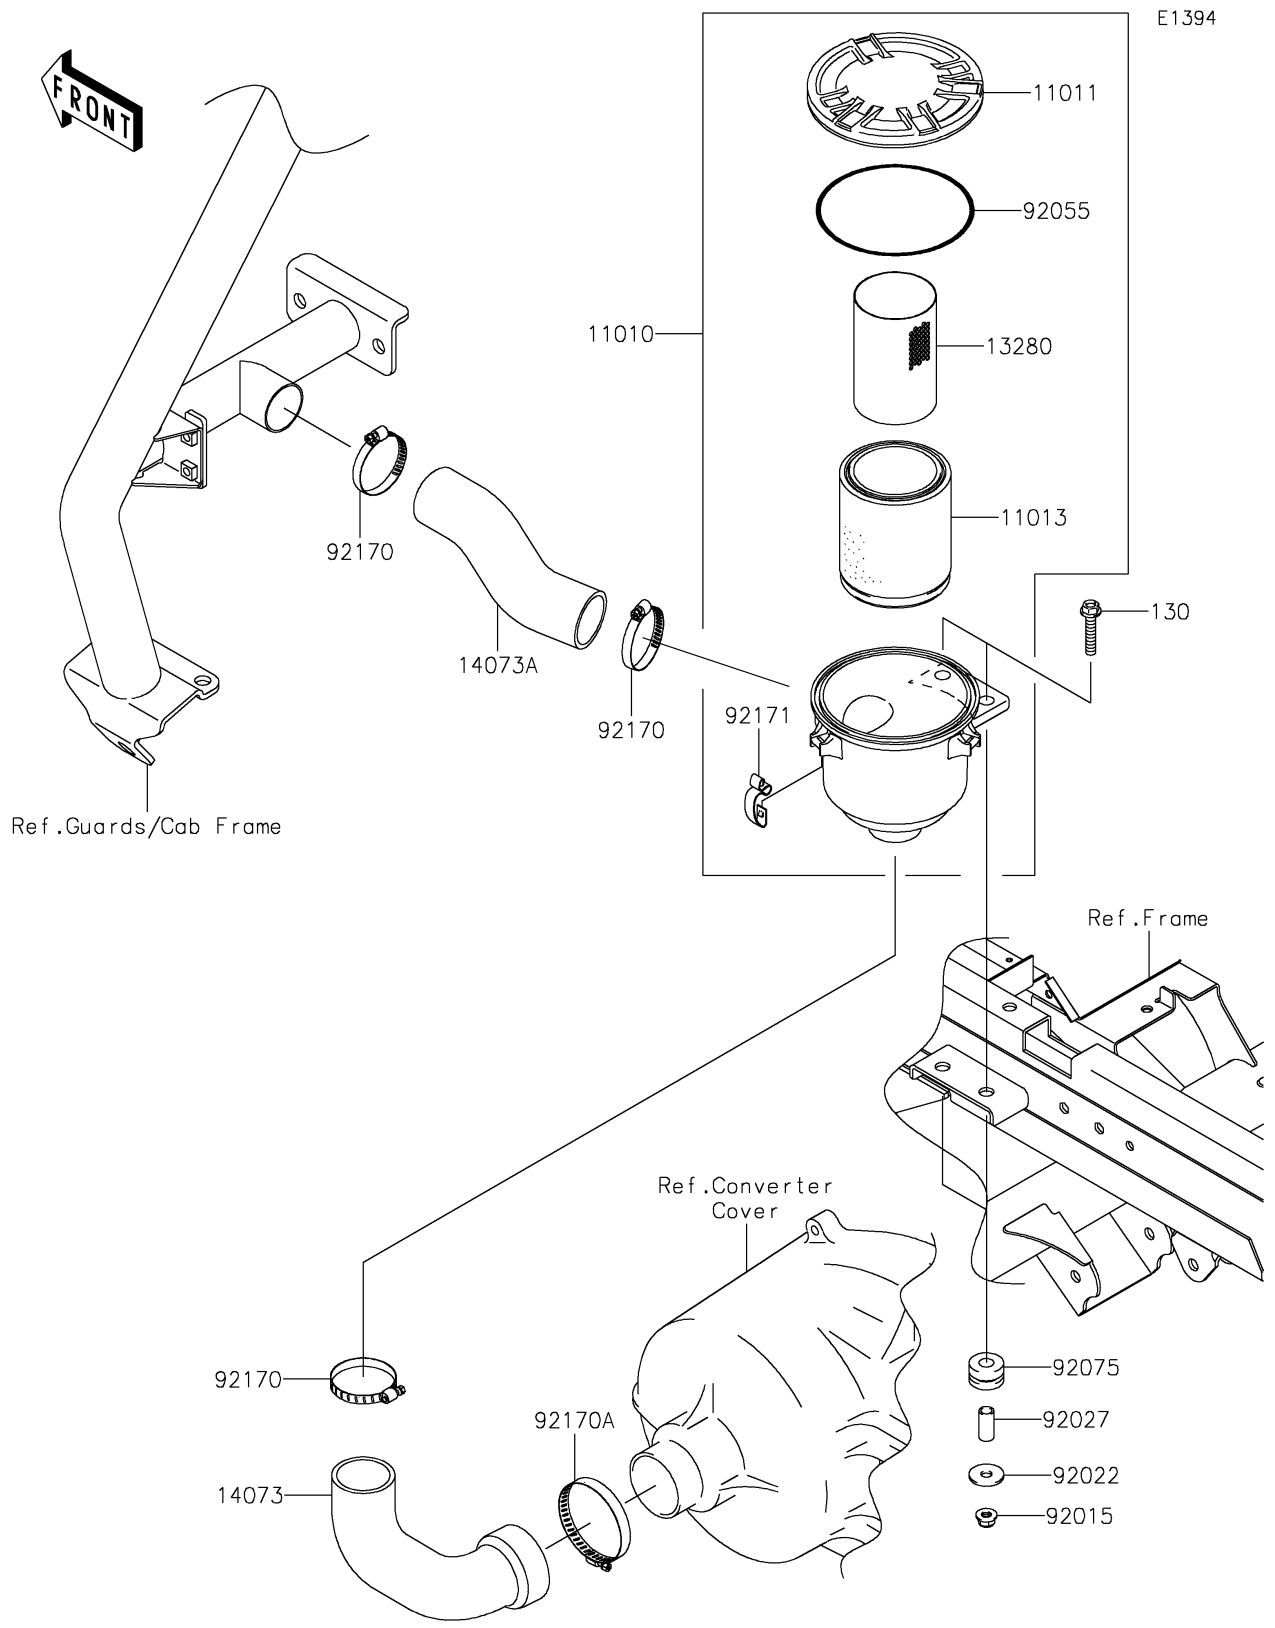

2025 MULE™ 4010 TRANS4x4® FE PARTS DIAGRAM

Air Cleaner-Belt Converter

2025 MULE™ 4010 TRANS4x4® FE PARTS LIST

Air Cleaner-Belt Converter

ITEM NAME	PART NUMBER	QUANTITY
FILTER-ASSY-AIR (Ref # 11010)	11010-0172	1
CASE-AIR FILTER,CAP (Ref # 11011)	11011-0135	1
ELEMENT-AIR FILTER (Ref # 11013)	11013-0037	1
HOLDER (Ref # 13280)	13280-0312	1
DUCT,AIR FILTER-CVT (Ref # 14073)	14073-0198	1
DUCT,BAR-AIR FILTER (Ref # 14073A)	14073-0237	1
NUT,8MM (Ref # 92015)	92015-1432	2
WASHER,9X28X2.3 (Ref # 92022)	92022-1632	2
COLLAR (Ref # 92027)	92027-4012	2
RING-O,122X4 (Ref # 92055)	92055-0167	1
DAMPER (Ref # 92075)	92075-1736	2
CLAMP (Ref # 92170)	92170-1674	3
CLAMP (Ref # 92170A)	92170-1764	1
CLAMP (Ref # 92171)	92171-0225	3
BOLT-FLANGED,8X40 (Ref # 130)	130BA0840	2