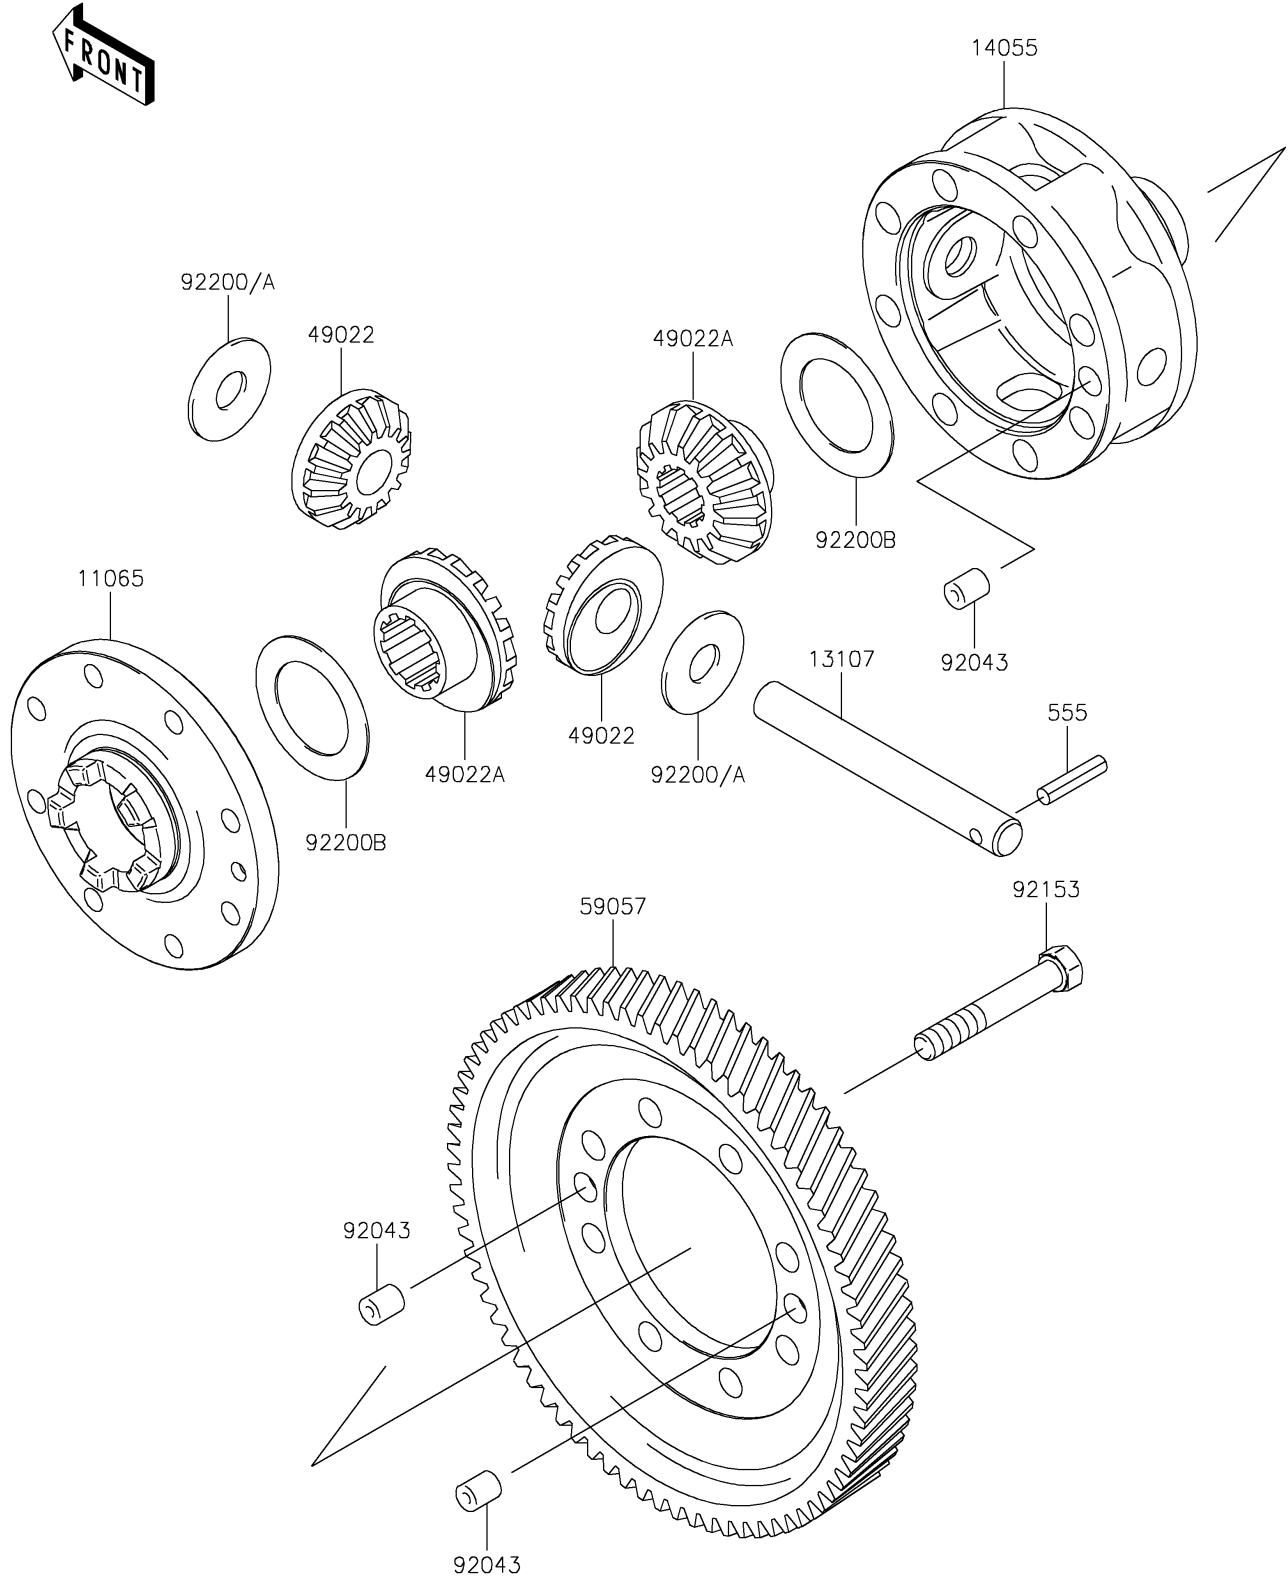

2025 MULE™ 4010 TRANS4x4® FE PARTS DIAGRAM

Differential

E1451

2025 MULE™ 4010 TRANS4x4® FE PARTS LIST

Differential

ITEM NAME	PART NUMBER	QUANTITY
CAP,GEAR CASE (Ref # 11065)	11065-0033	1
SHAFT (Ref # 13107)	13107-0922	1
CASE-GEAR,DIFFERENTIAL (Ref # 14055)	14055-0003	1
GEAR-BEVEL,10T (Ref # 49022)	49022-1105	2
GEAR-BEVEL,16T (Ref # 49022A)	49022-1117	2
GEAR-HELICAL,DIFFERENTIAL (Ref # 59057)	59057-0002	1
PIN,10X12 (Ref # 92043)	92043-0029	3
BOLT,10X63 (Ref # 92153)	92153-0331	8
WASHER,14.5X38X1.2 (Ref # 92200)	92200-0021	2
WASHER,14.5X38X1.0 (Ref # 92200A)	92200-1044	AR
WASHER,35.5X54X1.0 (Ref # 92200B)	92200-1045	2
PIN-SPRING (Ref # 555)	555A0525	1