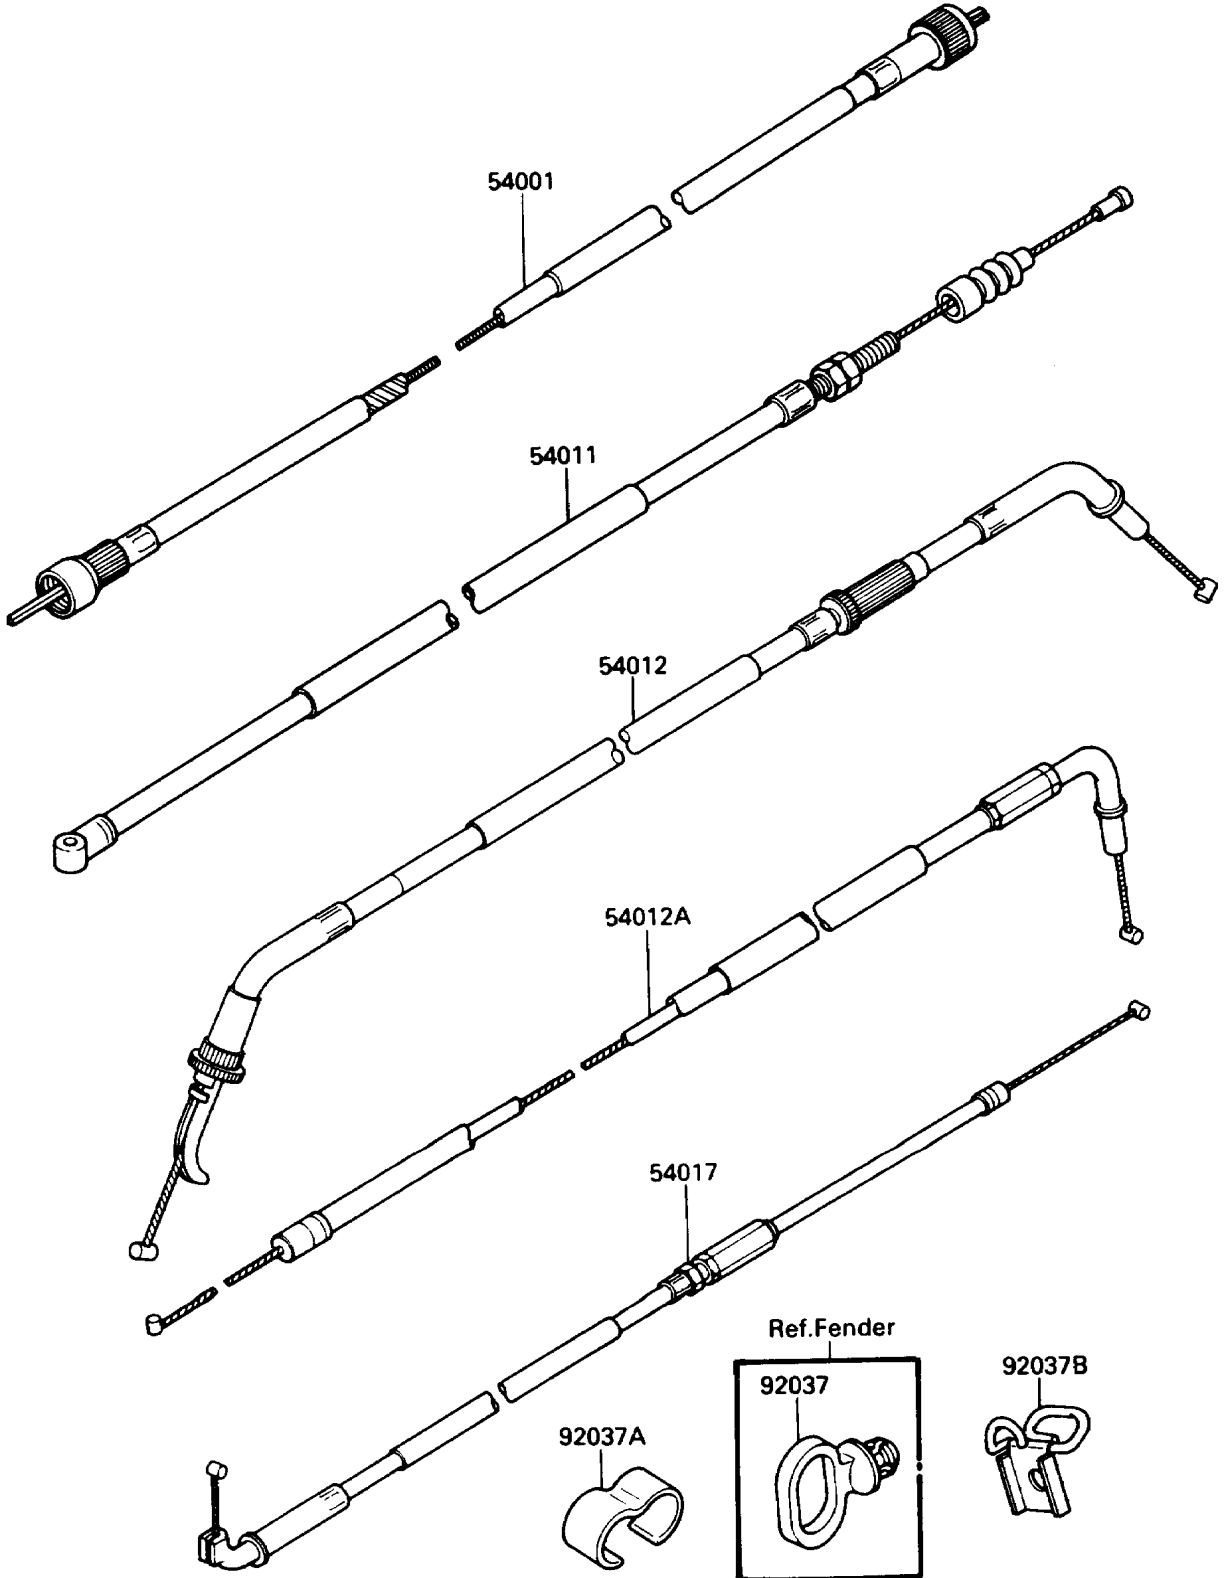

# 1988 NINJA® 600R PARTS DIAGRAM

Cables

F2540-0283

# 1988 NINJA® 600R PARTS LIST

## Cables

ITEM NAME	PART NUMBER	QUANTITY
CABLE-SPEEDOMETER (Ref # 54001)	54001-1118	1
CABLE-CLUTCH (Ref # 54011)	54011-1256	1
CABLE-THROTTLE,OPENING (Ref # 54012)	54012-1325	1
CABLE-THROTTLE,CLOSING (Ref # 54012A)	54012-1326	1
CABLE-STARTER (Ref # 54017)	54017-1089	1
CLAMP,CABLE (Ref # 92037)	92037-1459	1
CLAMP,CABLE (Ref # 92037A)	92037-1892	1
CLAMP,CABLE (Ref # 92037B)	92037-1893	1