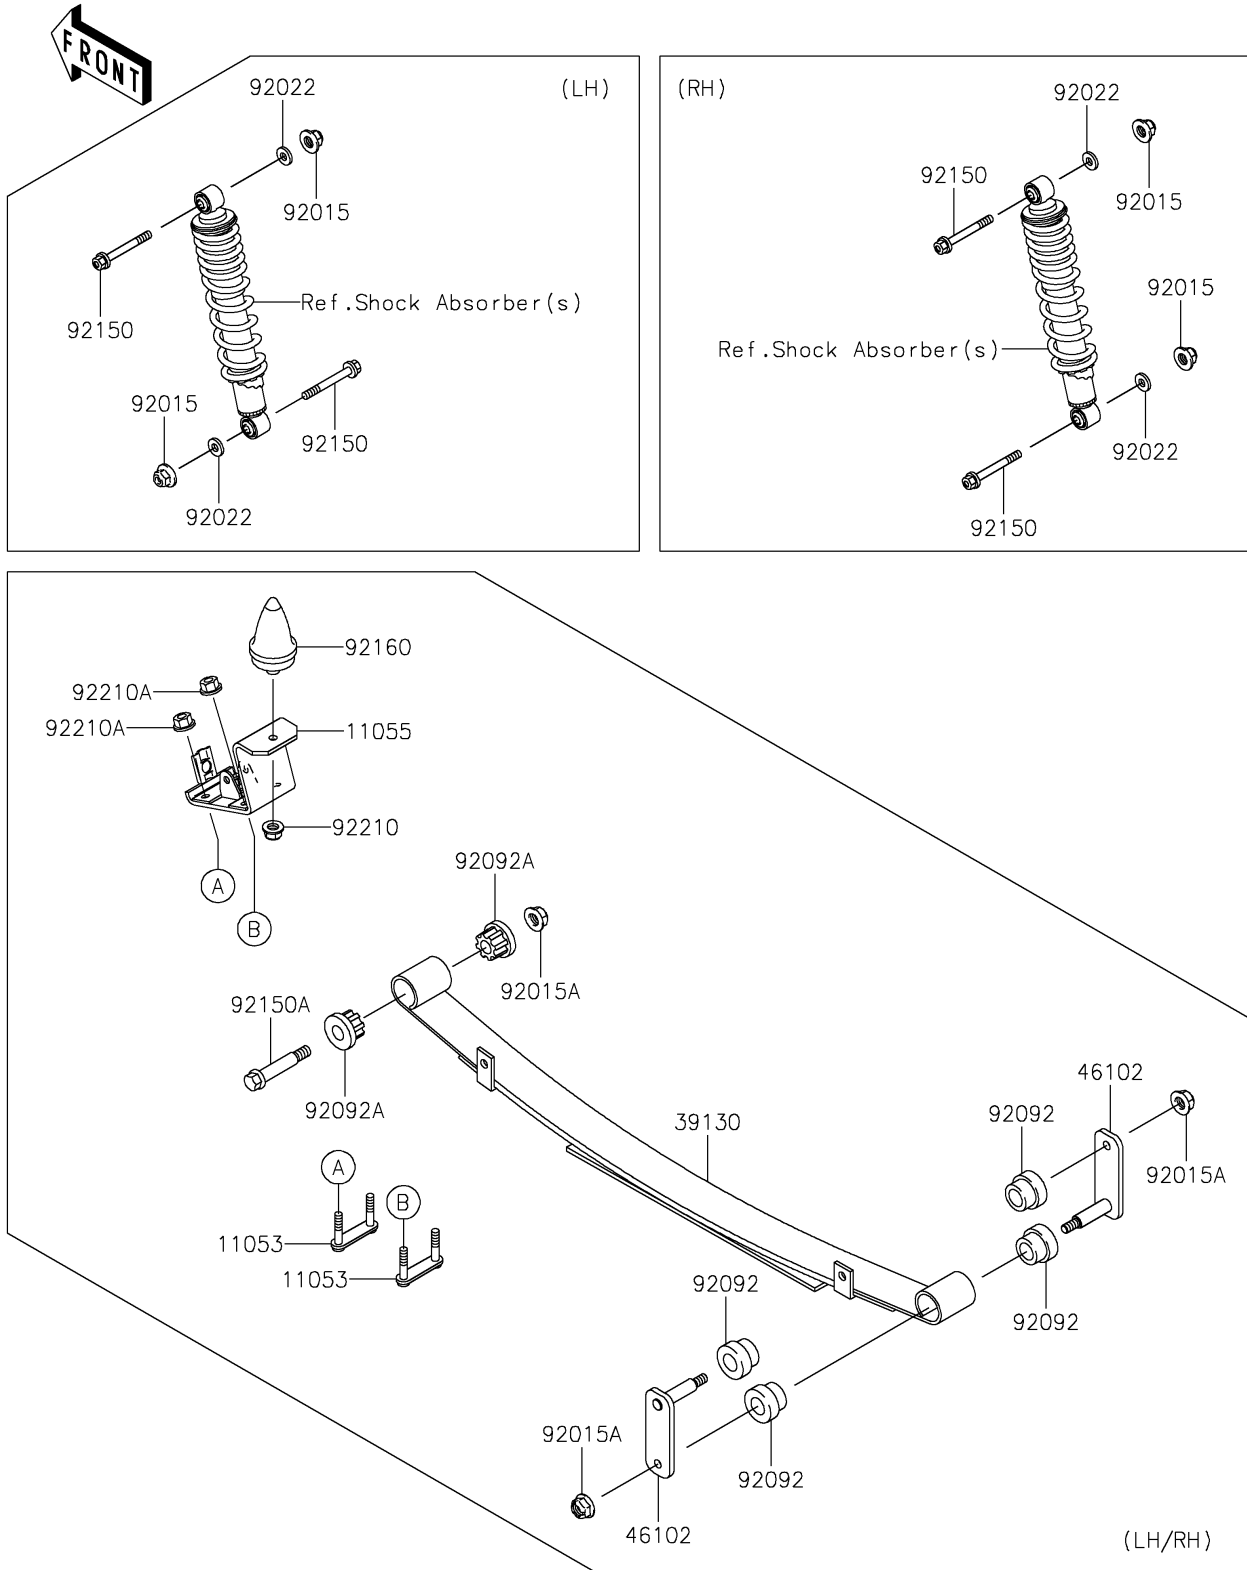

2025 MULE™ 4010 TRANS4x4® FE PARTS DIAGRAM

Rear Suspension

F2153

2025 MULE™ 4010 TRANS4x4® FE PARTS LIST

Rear Suspension

ITEM NAME	PART NUMBER	QUANTITY
BRACKET,LEAF SPRING (Ref # 11053)	11053-7564	4
BRACKET,LEAF SPRING (Ref # 11055)	11055-7504	2
SPRING-LEAF (Ref # 39130)	39130-1066	2
ROD,LEAF SPRING,RR (Ref # 46102)	46102-1338	4
NUT,LOCK,10MM (Ref # 92015)	92015-1597	4
NUT,12MM (Ref # 92015A)	92015-1706	6
WASHER,11.5X20.5X1.6 (Ref # 92022)	92022-1768	4
BUSHING-RUBBER (Ref # 92092)	92092-1083	8
BUSHING-RUBBER (Ref # 92092A)	92092-1084	4
BOLT,FLANGED,10X57 (Ref # 92150)	92150-1227	4
BOLT,12MM (Ref # 92150A)	92150-1284	2
DAMPER,BUMP STOPPER (Ref # 92160)	92160-1136	2
NUT,LOCK,FLANGED,10MM (Ref # 92210)	92210-0276	2
NUT,LOCK,10MM (Ref # 92210A)	92210-1204	8