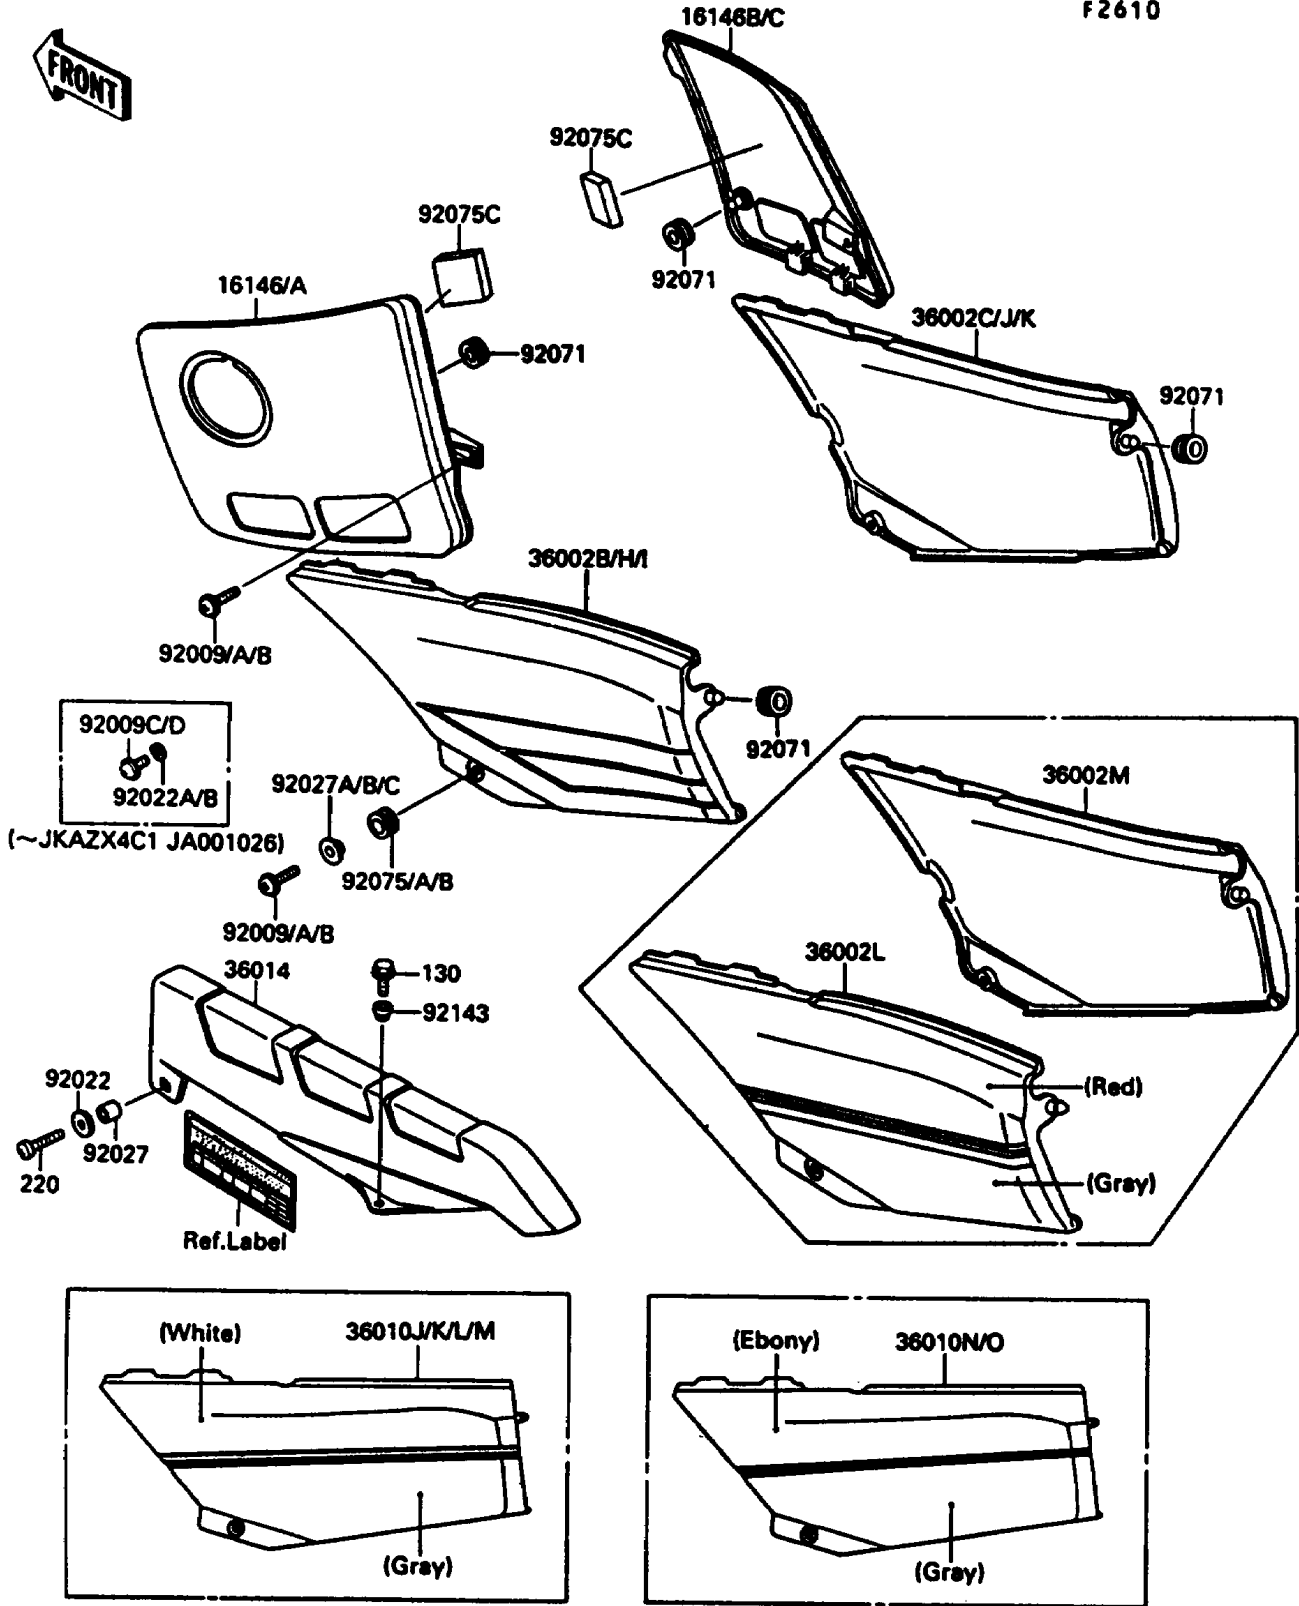

# 1988 NINJA® 600R PARTS DIAGRAM

Side Covers/Chain Cover

F2610

# 1988 NINJA® 600R PARTS LIST

## Side Covers/Chain Cover

ITEM NAME	PART NUMBER	QUANTITY
COVER-ASSY,KNEEGRIP,LH,BLACK (Ref # 16146A)	16146-1079-NL	1
COVER-ASSY,KNEEGRIP,RH,BLACK (Ref # 16146C)	16146-1080-NL	1
COVER-SIDE,LH,EBONY (Ref # 36002B)	36002-5417-H8	1
COVER-SIDE,RH,EBONY (Ref # 36002C)	36002-5418-H8	1
COVER-SIDE,LH,EBONY (Ref # 36002H)	36002-5441-H8	1
COVER-SIDE,LH,EBONY (Ref # 36002I)	36002-5441-H8	1
COVER-SIDE,RH,EBONY (Ref # 36002J)	36002-5442-H8	1
COVER-SIDE,RH,EBONY (Ref # 36002K)	36002-5442-H8	1
COVER-SIDE,LH,RED/GRAYSTONE (Ref # 36002L)	36002-5447-CF	1
COVER-SIDE,RH,RED/GRAYSTONE (Ref # 36002M)	36002-5448-CF	1
CASE-CHAIN (Ref # 36014)	36014-1145	1
SCREW,6X18,BLACK (Ref # 92009)	92009-1181	4
SCREW,6X18,BLACK (Ref # 92009A)	92009-1181	2
SCREW,6X18,BLACK (Ref # 92009B)	92009-1181	2
SCREW,6X14 (Ref # 92009C)	92009-1288	2
SCREW,6X14 (Ref # 92009D)	92009-1288	2
WASHER,6.5X20X1.6,BLACK (Ref # 92022)	92022-1346	1
WASHER,6.5X16X1.0 (Ref # 92022A)	92022-1654	1
WASHER,6.5X16X1.0 (Ref # 92022B)	92022-1654	1
COLLAR,6.8X10X16 (Ref # 92027)	92027-169	1
COLLAR,L=9.1,BLACK (Ref # 92027A)	92027-1935	2
COLLAR,L=9.1,BLACK (Ref # 92027B)	92027-1935	1
COLLAR,L=9.1,BLACK (Ref # 92027C)	92027-1935	1
GROMMET (Ref # 92071)	92071-056	4
DAMPER (Ref # 92075)	92075-1634	2
DAMPER (Ref # 92075A)	92075-1634	1
DAMPER (Ref # 92075B)	92075-1634	1
DAMPER,50X50X10 (Ref # 92075C)	92075-1979	2
COLLAR,L=6.6 (Ref # 92143)	92143-1088	1