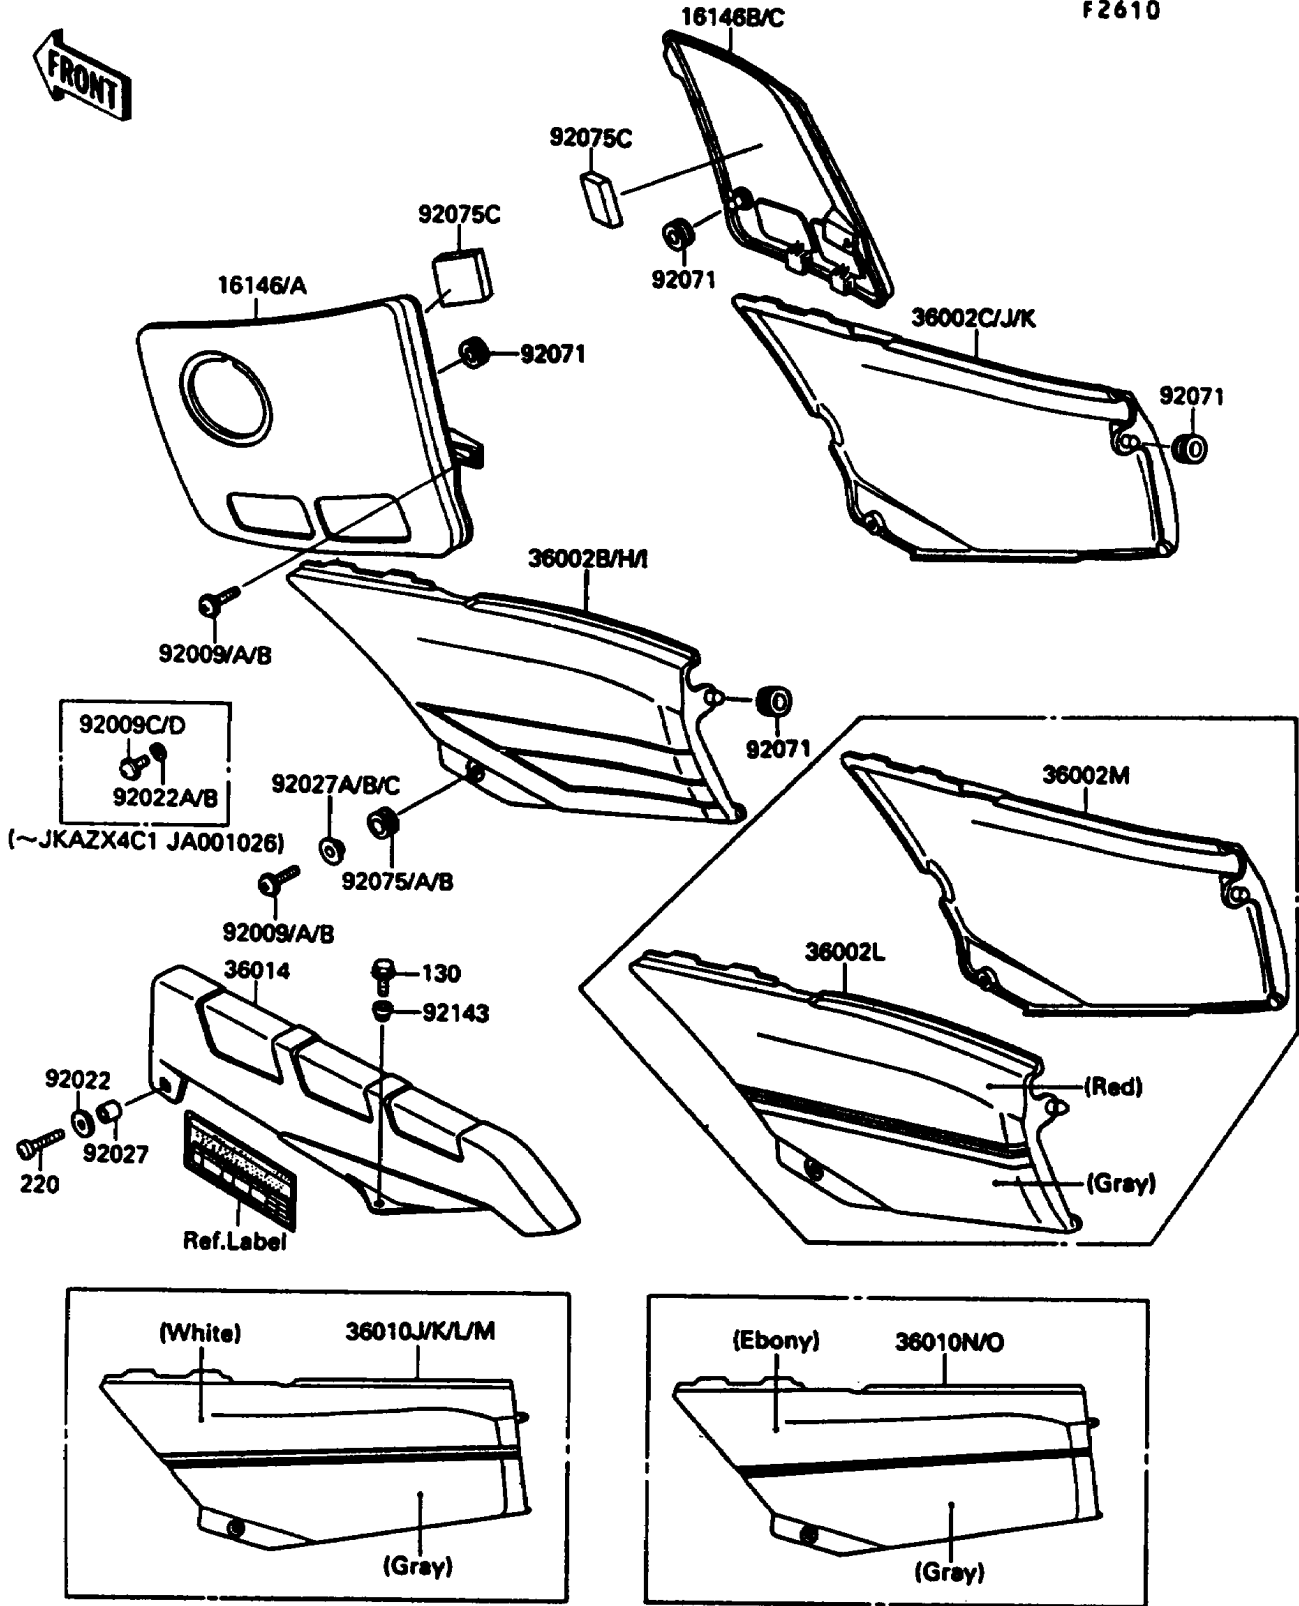

1989 Ninja® 600R PARTS DIAGRAM

Side Covers/Chain Cover

F2610

1989 Ninja® 600R PARTS LIST

Side Covers/Chain Cover

ITEM NAME	PART NUMBER	QUANTITY
COVER-ASSY,KNEEGRIP,LH,BLACK (Ref # 16146)	16146-1079-MA	1
COVER-ASSY,KNEEGRIP,RH,BLACK (Ref # 16146B)	16146-1080-MA	1
COVER-SIDE,LH,WHITE/GRAY (Ref # 36010J)	36010-5105-DA	1
COVER-SIDE,LH,WHITE/GRAY (Ref # 36010K)	36010-5105-GJ	1
COVER-SIDE,RH,WHITE/GRAY (Ref # 36010L)	36010-5106-DA	1
COVER-SIDE,RH,WHITE/GRAY (Ref # 36010M)	36010-5106-GJ	1
COVER-SIDE,LH,EBONY/GRAY (Ref # 36010N)	36010-5107-T4	1
COVER-SIDE,RH,EBONY/GRAY (Ref # 36010O)	36010-5108-T4	1
CASE-CHAIN (Ref # 36014)	36014-1145	1
SCREW,6X18,BLACK (Ref # 92009)	92009-1181	4
WASHER,6.5X20X1.6,BLACK (Ref # 92022)	92022-1346	1
COLLAR,6.8X10X16 (Ref # 92027)	92027-169	1
COLLAR,L=9.1,BLACK (Ref # 92027A)	92027-1935	2
GROMMET (Ref # 92071)	92071-056	4
DAMPER (Ref # 92075)	92075-1634	2
DAMPER,50X50X10 (Ref # 92075C)	92075-1979	2
COLLAR,L=6.6 (Ref # 92143)	92143-1088	1
BOLT-FLANGED,6X14,BLACK (Ref # 130)	130J0614	1
SCREW-PAN-CROS,6X30,BLACK (Ref # 220)	220C0630	1