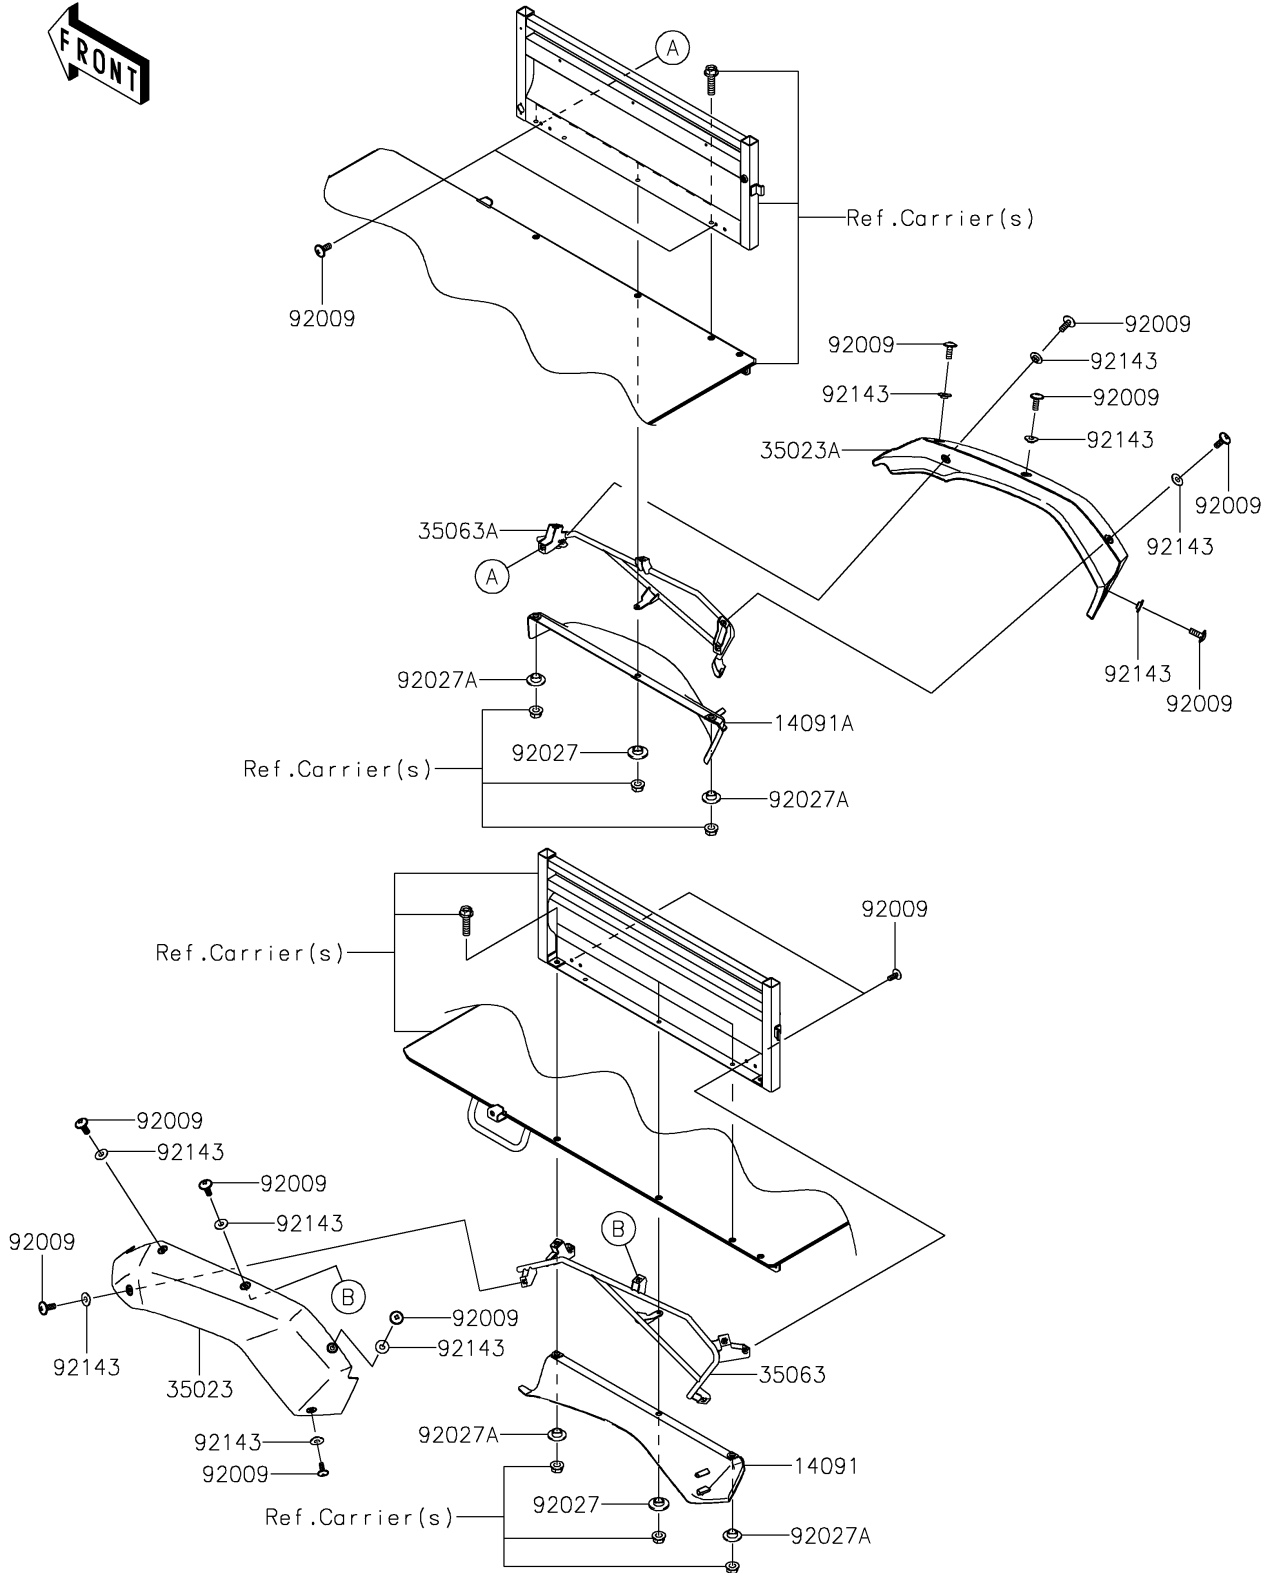

# 2025 MULE™ 4010 TRANS4x4® FE PARTS DIAGRAM

Rear Fender(s)

F2172

## 2025 MULE™ 4010 TRANS4x4® FE PARTS LIST

### Rear Fender(s)

ITEM NAME	PART NUMBER	QUANTITY
COVER,FENDER,INSIDE,RR,LH (Ref # 14091)	14091-1634	1
COVER,FENDER,INSIDE,RR,RH (Ref # 14091A)	14091-1635	1
FENDER-REAR,LH,F.BLACK (Ref # 35023)	35023-0121-6Z	1
FENDER-REAR,RH,F.BLACK (Ref # 35023A)	35023-0122-6Z	1
STAY,RR,LH (Ref # 35063)	35063-0449	1
STAY,RR,RH (Ref # 35063A)	35063-0450	1
SCREW,6X16 (Ref # 92009)	92009-1621	14
COLLAR (Ref # 92027)	92027-1354	2
COLLAR (Ref # 92027A)	92027-1908	4
COLLAR (Ref # 92143)	92143-1087	10