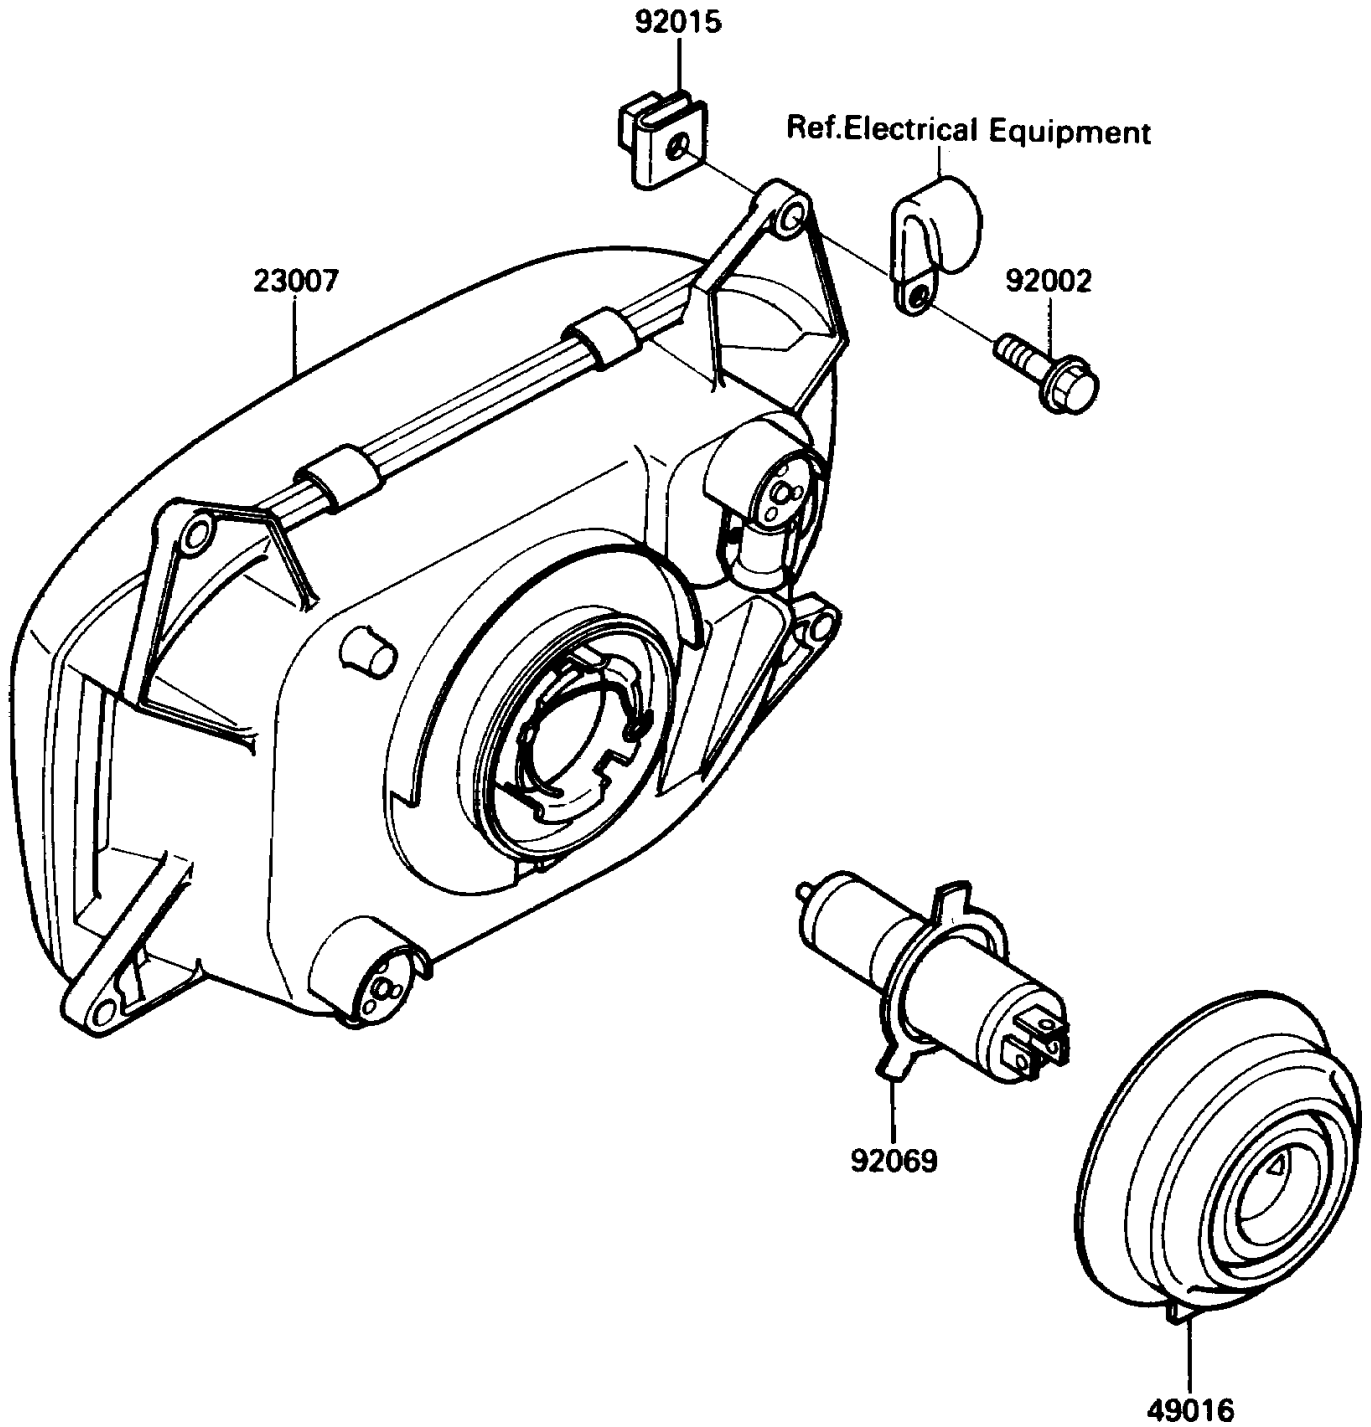

1989 Ninja[®] 600R PARTS DIAGRAM

Headlight(s)

F2710-0247

1989 Ninja® 600R PARTS LIST

Headlight(s)

ITEM NAME	PART NUMBER	QUANTITY
LENS-COMP,HEAD LAMP (Ref # 23007)	23007-1155	1
COVER-SEAL,HEAD LAMP (Ref # 49016)	49016-1108	1
BOLT,6X25 (Ref # 92002)	92002-1135	4
NUT,6MM (Ref # 92015)	92015-1094	4
BULB,12V 60/55W,H4 (Ref # 92069)	92069-1002	1