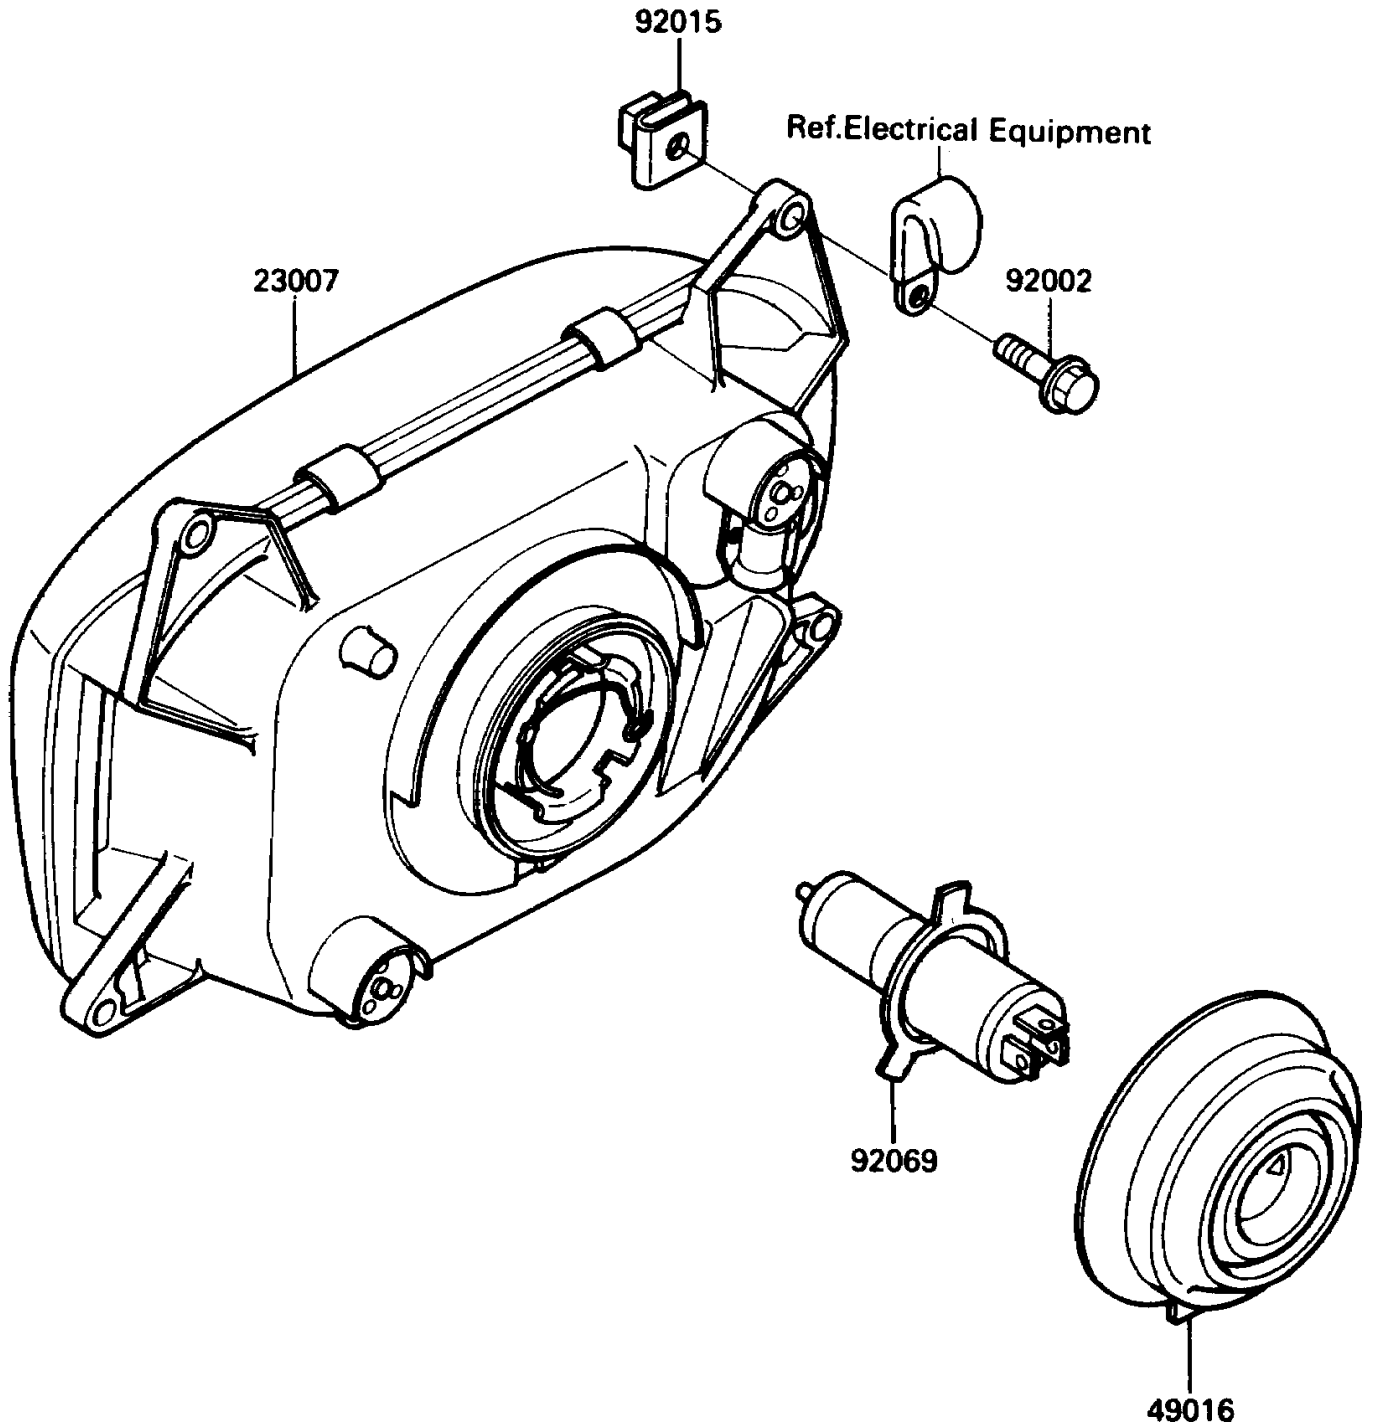

1989 Ninja® 600R PARTS DIAGRAM

Headlight(s)

F2710-0247

1989 Ninja® 600R PARTS LIST

Headlight(s)

ITEM NAME	PART NUMBER	QUANTITY
LENS-COMP,HEAD LAMP (Ref # 23007)	23007-1155	1
COVER-SEAL,HEAD LAMP (Ref # 49016)	49016-1108	1
BOLT,6X25 (Ref # 92002)	92002-1135	4
NUT,6MM (Ref # 92015)	92015-1094	4
BULB,12V 60/55W,H4 (Ref # 92069)	92069-1002	1