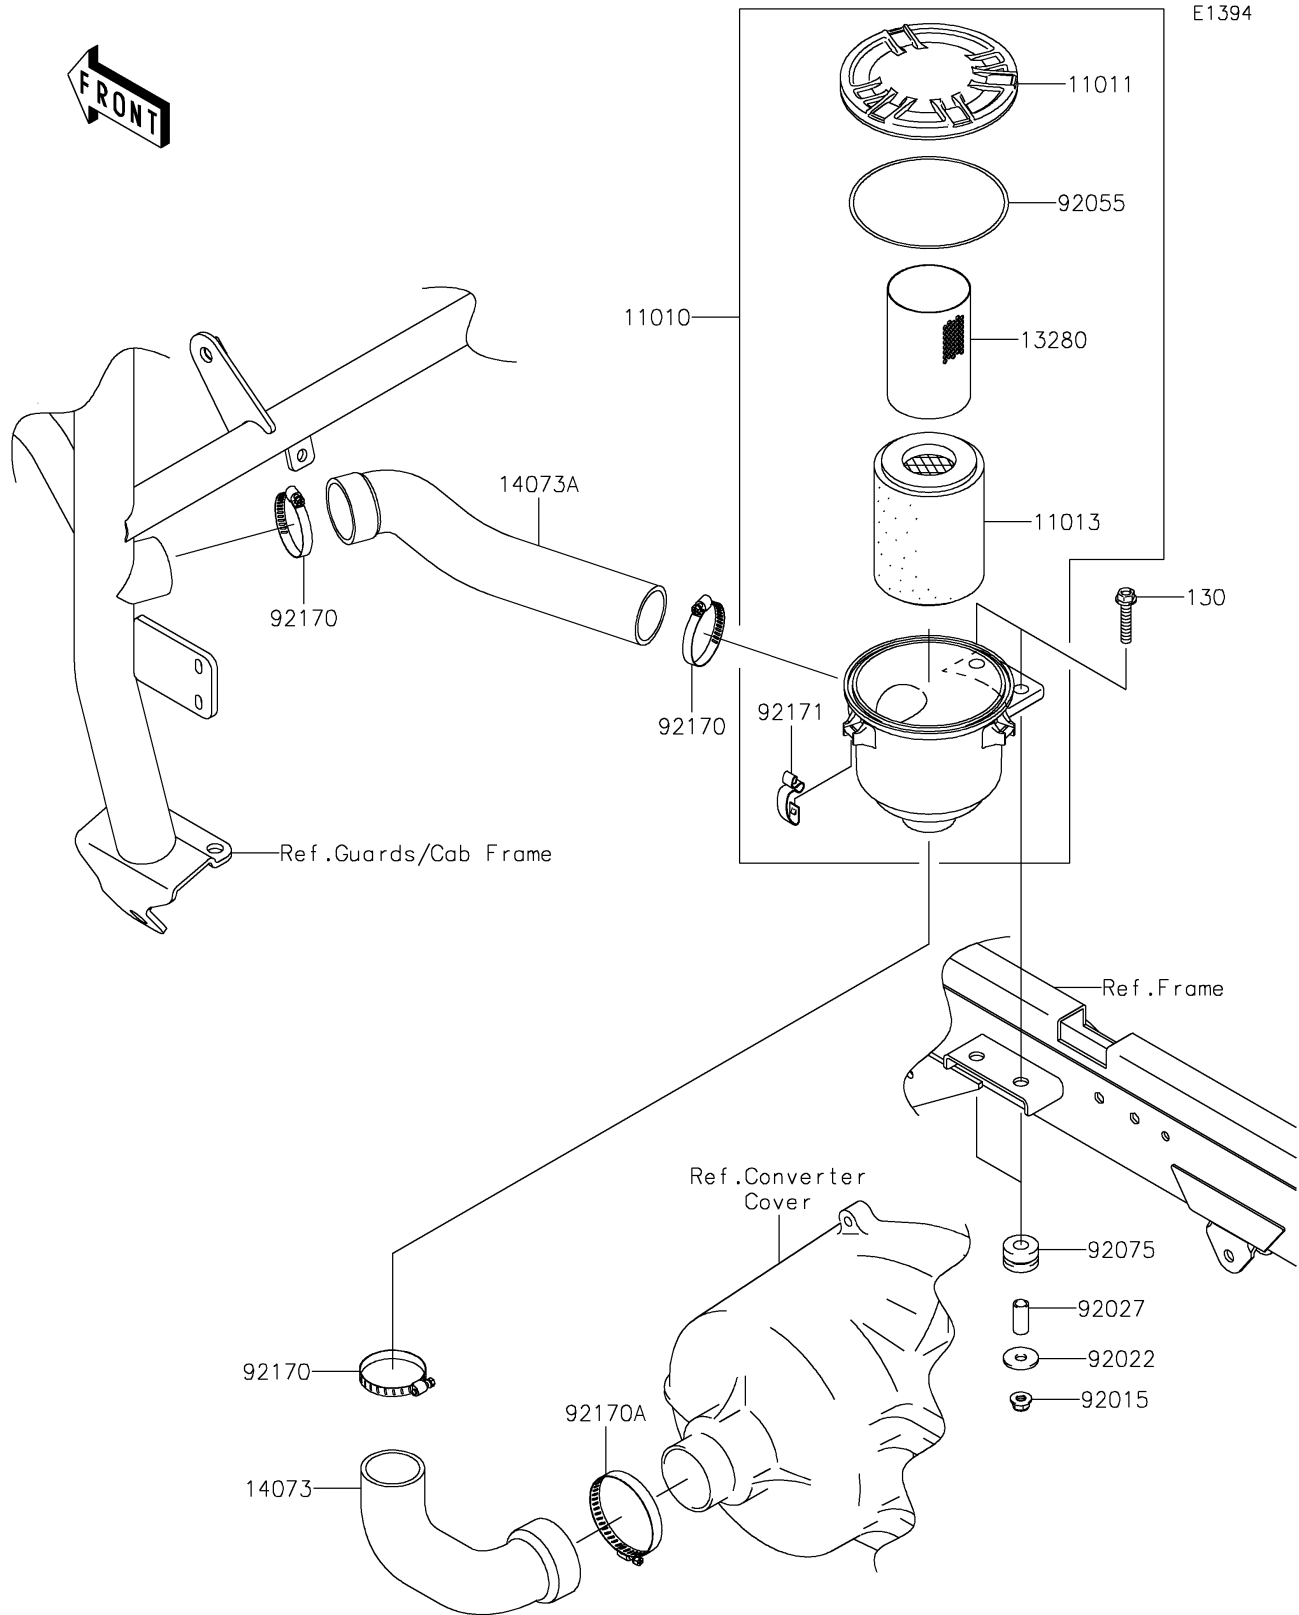

2024 MULE™ 4010 4x4 PARTS DIAGRAM

Air Cleaner-Belt Converter

2024 MULE™ 4010 4x4 PARTS LIST

Air Cleaner-Belt Converter

ITEM NAME	PART NUMBER	QUANTITY
FILTER-ASSY-AIR (Ref # 11010)	11010-0172	1
CASE-AIR FILTER,CAP (Ref # 11011)	11011-0135	1
ELEMENT-AIR FILTER (Ref # 11013)	11013-0037	1
HOLDER (Ref # 13280)	13280-0312	1
DUCT,AIR FILTER-CVT (Ref # 14073)	14073-0198	1
DUCT,BAR-AIR FILTER (Ref # 14073A)	14073-0238	1
NUT,8MM (Ref # 92015)	92015-1432	2
WASHER,9X28X2.3 (Ref # 92022)	92022-1632	2
COLLAR (Ref # 92027)	92027-4012	2
RING-O,122X4 (Ref # 92055)	92055-0167	1
DAMPER (Ref # 92075)	92075-1736	2
CLAMP (Ref # 92170)	92170-1674	3
CLAMP (Ref # 92170A)	92170-1764	1
CLAMP (Ref # 92171)	92171-0225	3
BOLT-FLANGED,8X40 (Ref # 130)	130BA0840	2