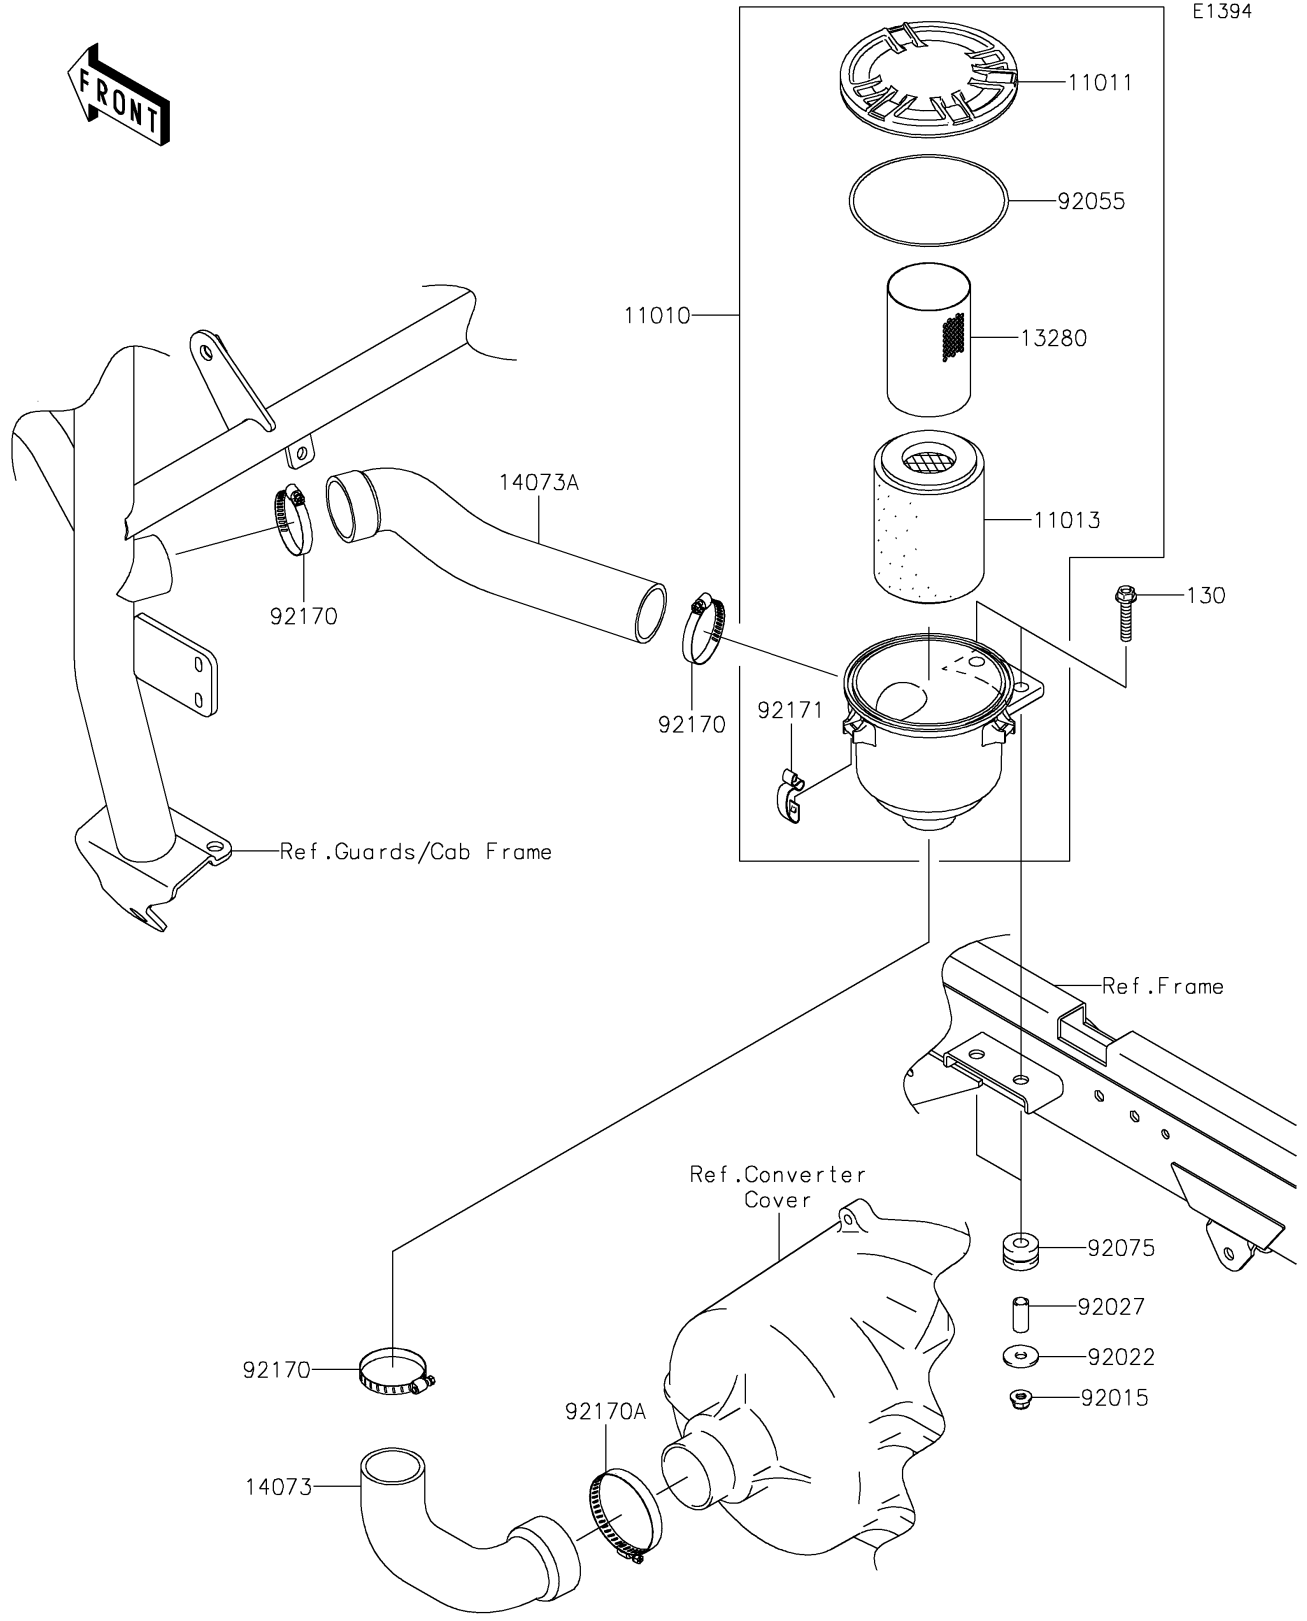

2025 MULE™ 4010 4x4 PARTS DIAGRAM

Air Cleaner-Belt Converter

2025 MULE™ 4010 4x4 PARTS LIST

Air Cleaner-Belt Converter

ITEM NAME	PART NUMBER	QUANTITY
FILTER-ASSY-AIR (Ref # 11010)	11010-0172	1
CASE-AIR FILTER,CAP (Ref # 11011)	11011-0135	1
ELEMENT-AIR FILTER (Ref # 11013)	11013-0037	1
HOLDER (Ref # 13280)	13280-0312	1
DUCT,AIR FILTER-CVT (Ref # 14073)	14073-0198	1
DUCT,BAR-AIR FILTER (Ref # 14073A)	14073-0238	1
NUT,8MM (Ref # 92015)	92015-1432	2
WASHER,9X28X2.3 (Ref # 92022)	92022-1632	2
COLLAR (Ref # 92027)	92027-4012	2
RING-O,122X4 (Ref # 92055)	92055-0167	1
DAMPER (Ref # 92075)	92075-1736	2
CLAMP (Ref # 92170)	92170-1674	3
CLAMP (Ref # 92170A)	92170-1764	1
CLAMP (Ref # 92171)	92171-0225	3
BOLT-FLANGED,8X40 (Ref # 130)	130BA0840	2