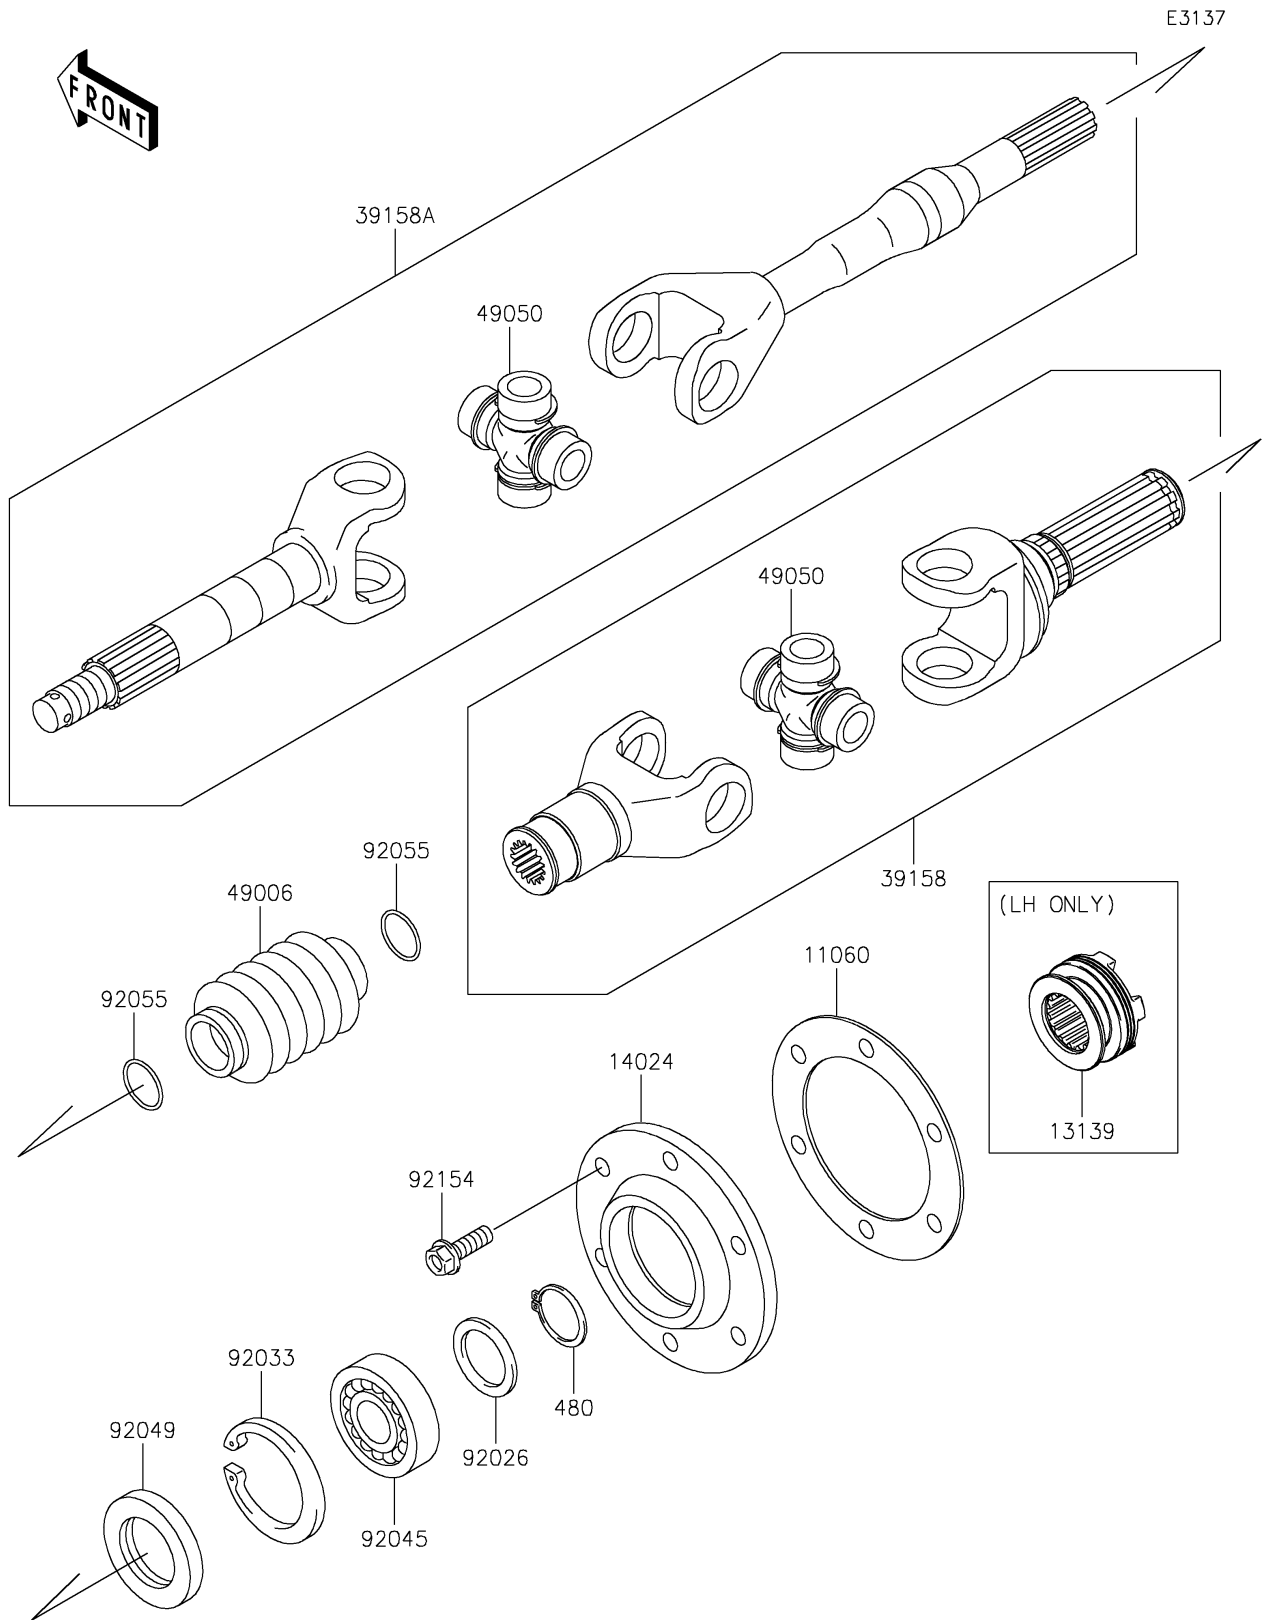

2024 MULE™ 4010 4x4 PARTS DIAGRAM

Drive Shaft-Rear

2024 MULE™ 4010 4x4 PARTS LIST

Drive Shaft-Rear

ITEM NAME	PART NUMBER	QUANTITY
GASKET,DRIVESHAFT COVER (Ref # 11060)	11060-1251	2
SHIFTER (Ref # 13139)	13139-0009	1
COVER,DRIVESHAFT (Ref # 14024)	14024-1560	2
SHAFT-ASSY-DRIVE,INSIDE (Ref # 39158)	39158-1119	2
SHAFT-ASSY-DRIVE (Ref # 39158A)	39158-1120	2
BOOT,DRIVE SHAFT (Ref # 49006)	49006-1257	2
SPIDER (Ref # 49050)	49050-0034	4
SPACER,28.1X38X2.6 (Ref # 92026)	92026-1489	2
RING-SNAP,55MM (Ref # 92033)	92033-1274	2
BEARING-BALL,6006 (Ref # 92045)	92045-1208	2
SEAL-OIL,TC35X55X8 (Ref # 92049)	92049-1298	2
RING-O,19.5X3.0 (Ref # 92055)	92055-1451	4
BOLT-FLANGED,8X25 (Ref # 92154)	92154-4079	12
CIRCLIP-TYPE-C,28MM (Ref # 480)	480J2800	2