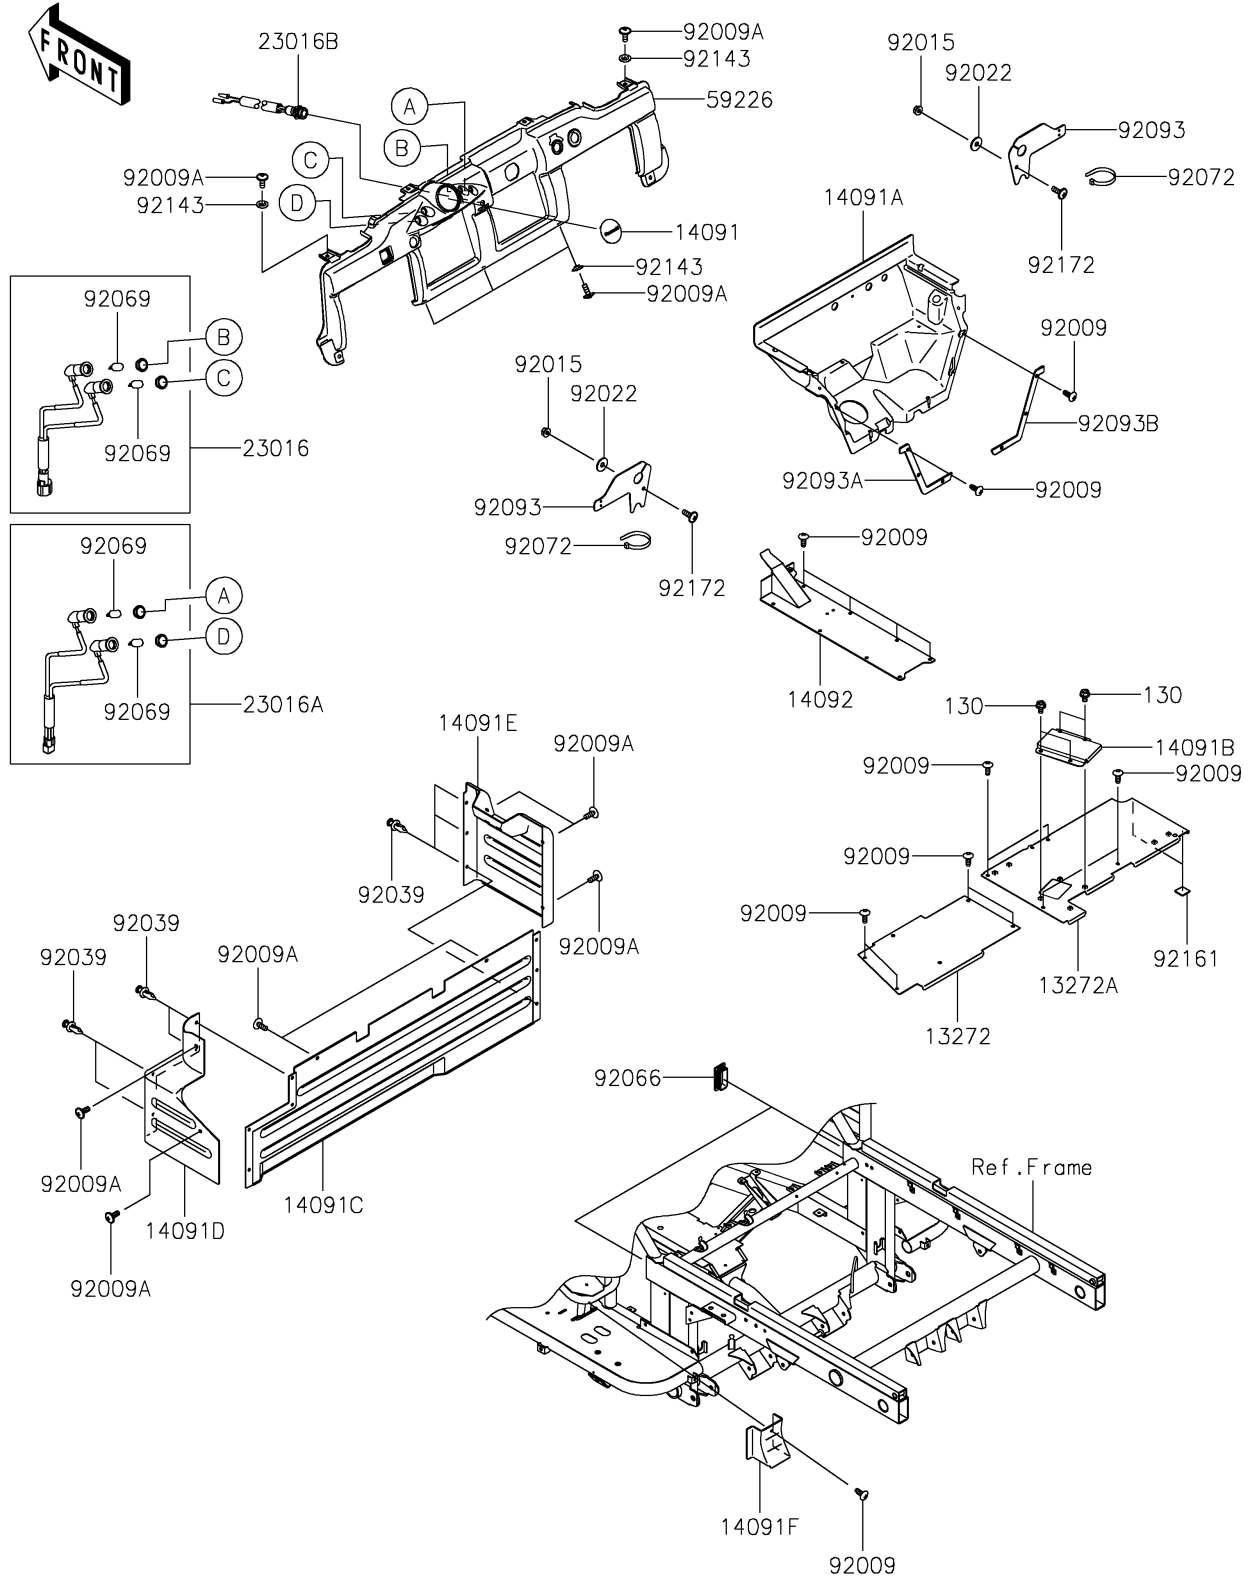

2024 MULE™ 4010 4x4 PARTS DIAGRAM

Frame Fittings

F2131

2024 MULE™ 4010 4x4 PARTS LIST

Frame Fittings

ITEM NAME	PART NUMBER	QUANTITY
PLATE (Ref # 13272)	13272-0284	1
PLATE (Ref # 13272A)	13272-0285	1
COVER,SPEEDOMETER,F.BLACK (Ref # 14091)	14091-0929-6Z	1
COVER,FLOOR (Ref # 14091A)	14091-1378	1
COVER (Ref # 14091B)	14091-1666	1
COVER,FRONT SEAT,CNT (Ref # 14091C)	14091-7531	1
COVER,FRONT SEAT,LH (Ref # 14091D)	14091-7541	1
COVER,FRONT SEAT,RH (Ref # 14091E)	14091-7542	1
COVER,PARKING CABLE (Ref # 14091F)	14091-7551	1
COVER,FLOOR,CNT,FR (Ref # 14092)	14092-0832	1
LAMP-ASSY,PARKING&WATER TEMP (Ref # 23016)	23016-0649	1
LAMP-ASSY,DFI&OIL PRESSURE (Ref # 23016A)	23016-0650	1
LAMP-ASSY,LED (Ref # 23016B)	23016-0651	1
PANEL-CONTROL (Ref # 59226)	59226-0749	1
SCREW,TAPPING,6X16 (Ref # 92009)	92009-1166	23
SCREW,6X16 (Ref # 92009A)	92009-1621	12
NUT,FLANGED,6MM (Ref # 92015)	92015-1367	2
WASHER,6.5X20X1.6,BLACK (Ref # 92022)	92022-1346	2
RIVET (Ref # 92039)	92039-0776	7
PLUG (Ref # 92066)	92066-7505	2
BULB,12V 1.7W,T10WB (Ref # 92069)	92069-0103	4
BAND,L=368.3 (Ref # 92072)	92072-3872	2
SEAL,LOWER COVER (Ref # 92093)	92093-0181	2
SEAL,FRONT FENDER,LH (Ref # 92093A)	92093-1293	1
SEAL,FRONT FENDER,RH (Ref # 92093B)	92093-1294	1
COLLAR (Ref # 92143)	92143-1087	5
DAMPER (Ref # 92161)	92161-0020	2
SCREW,6X18 (Ref # 92172)	92172-0002	2
BOLT-FLANGED,6X10 (Ref # 130)	130BA0610	4