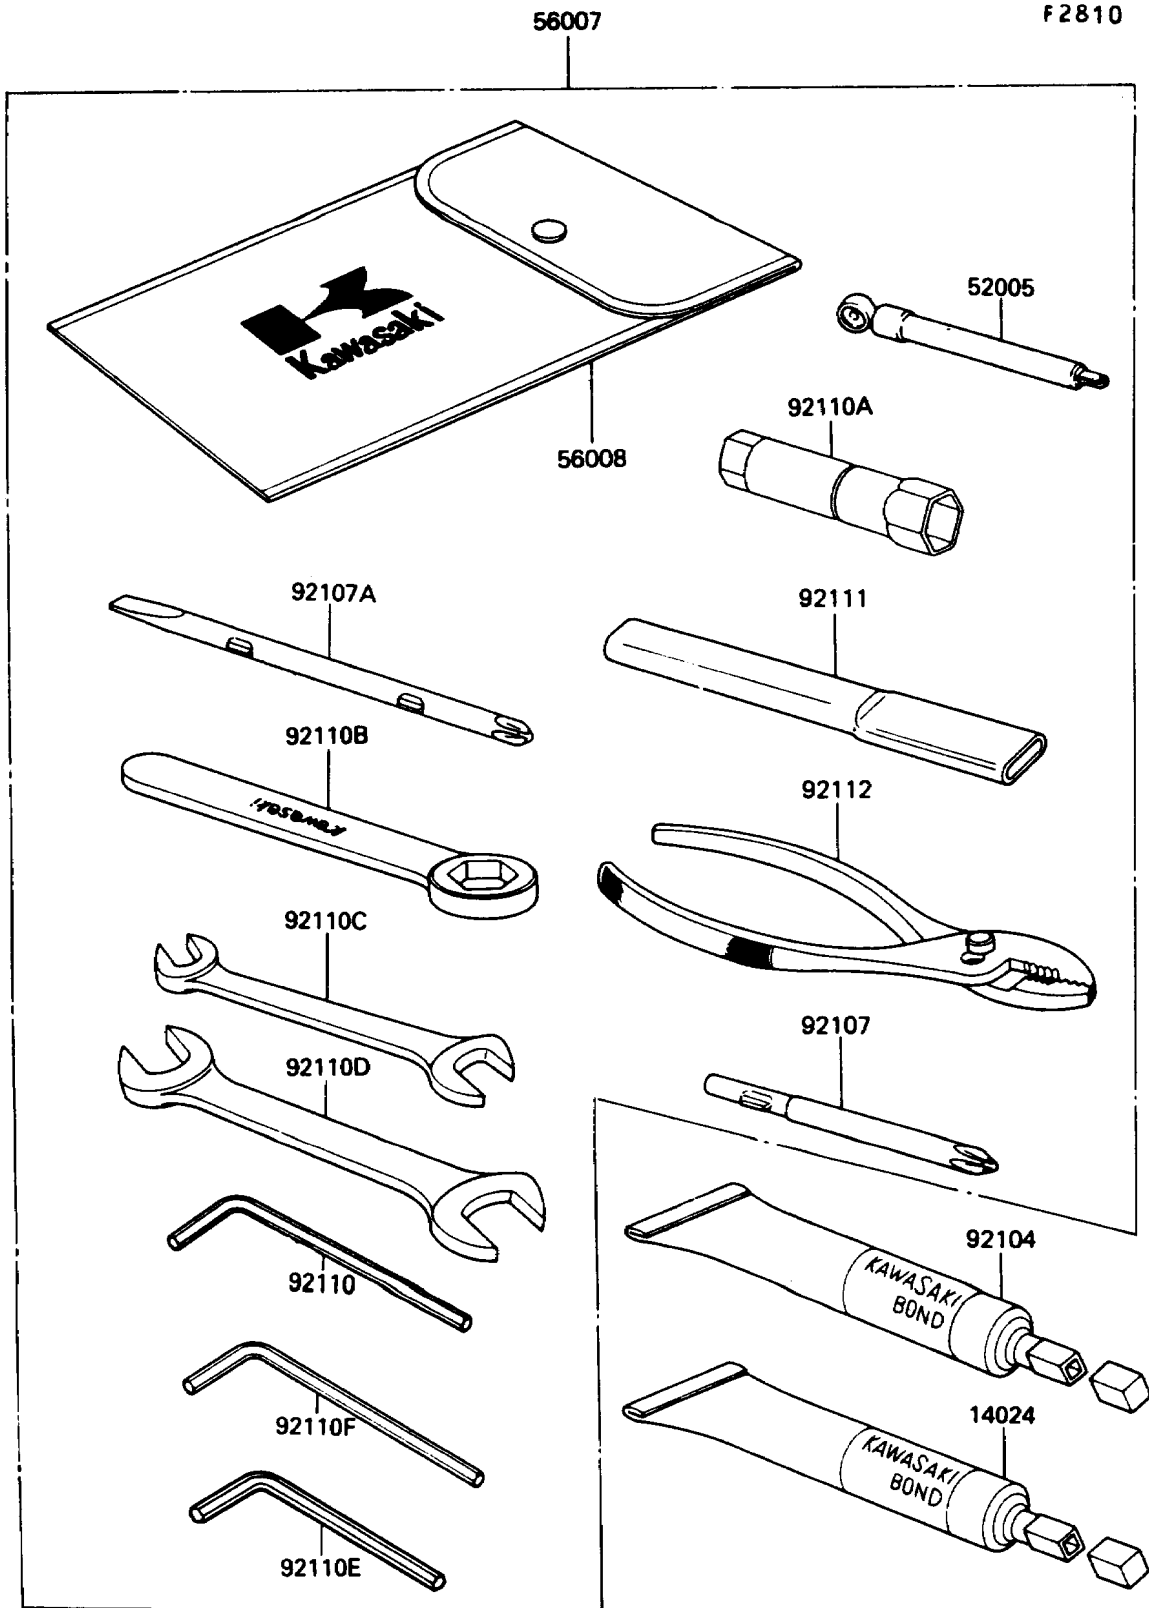

1988 NINJA® 600R PARTS DIAGRAM

Owner's Tools

1988 NINJA® 600R PARTS LIST

Owner's Tools

ITEM NAME	PART NUMBER	QUANTITY
THREE BOND TB1211,HT/RS,WHITE (Ref # 14024)	56019-120	1
GAUGE,AIR,3.5KG/CM2 (Ref # 52005)	52005-1031	1
TOOLKIT (Ref # 56007)	56007-1322	1
BAG,TOOL (Ref # 56008)	56008-1019	1
GASKET-LIQUID,TUBE,100G,BLACK (Ref # 92104)	92104-1003	1
TOOL-DRIVER,#3PHILLIPS (Ref # 92107)	92107-005	1
TOOL-DRIVER,#2PHILLIPS (Ref # 92107A)	92107-1053	1
TOOL-WRENCH,ALLEN,5MM (Ref # 92110)	92110-1015	1
TOOL-WRENCH,BOX,18MM (Ref # 92110A)	92110-1111	1
TOOL-WRENCH,BOX END,24MM (Ref # 92110B)	92110-1150	1
TOOL-WRENCH,OPEN END,10X12 (Ref # 92110C)	92110-1152	1
TOOL-WRENCH,OPEN END,14X17 (Ref # 92110D)	92110-1153	1
TOOL-WRENCH,ALLEN,4MM (Ref # 92110E)	92110-3703	1
TOOL-WRENCH,ALLEN,6MM (Ref # 92110F)	92127-003	1
TOOL-BAR,BOX END WRENCH (Ref # 92111)	92111-1051	1
TOOL-PLIERS (Ref # 92112)	92112-003	1