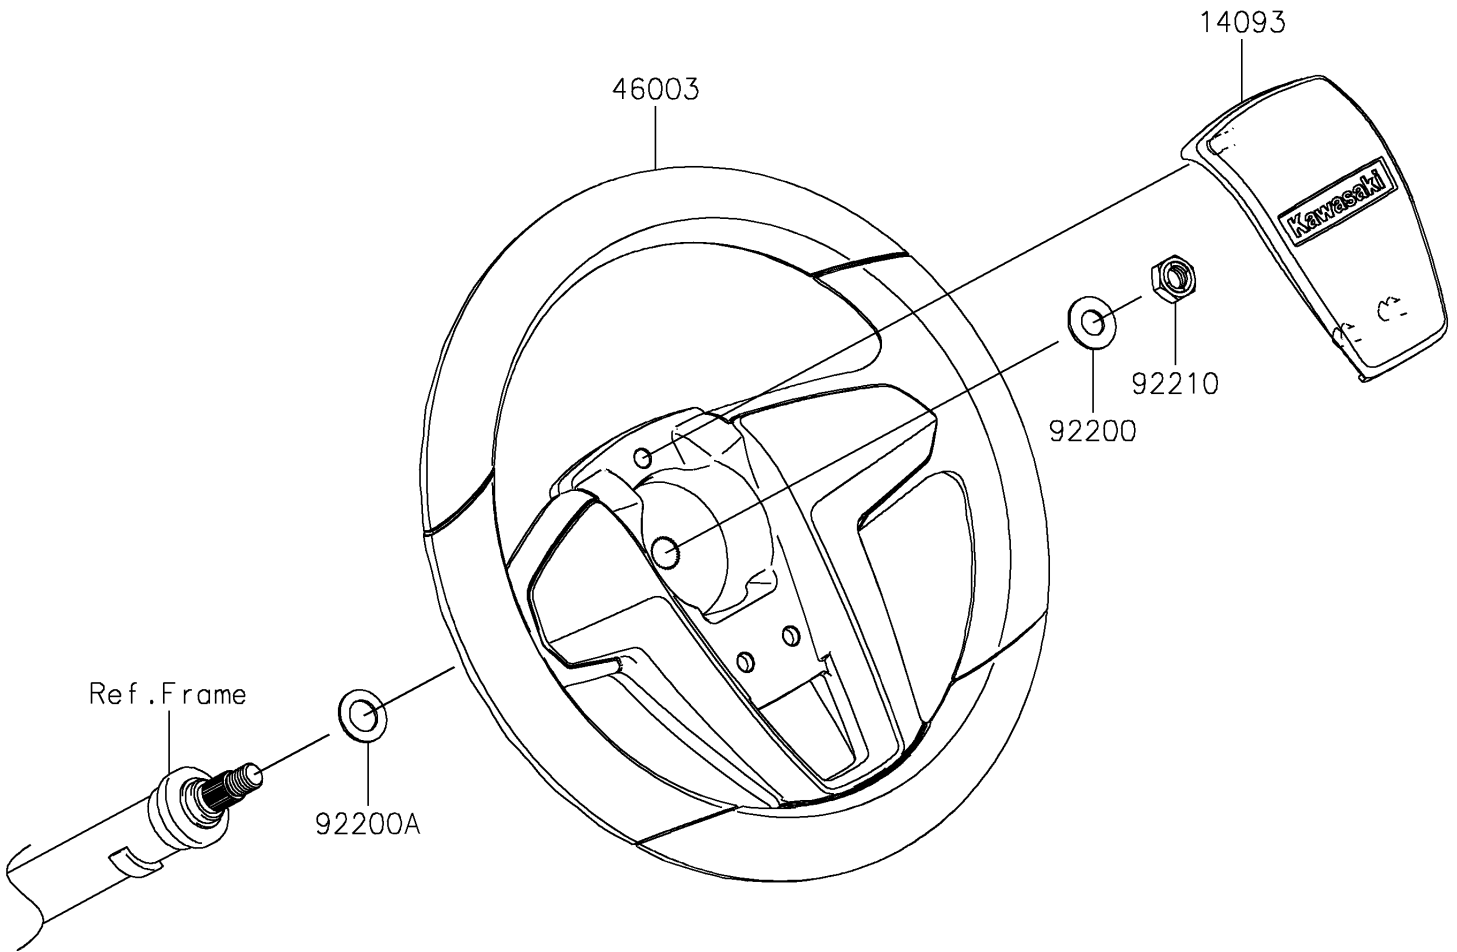

2025 MULE™ 4010 4x4 PARTS DIAGRAM

Steering Wheel

F2311

2025 MULE™ 4010 4x4 PARTS LIST

Steering Wheel

ITEM NAME	PART NUMBER	QUANTITY
COVER,HORN SWITCH (Ref # 14093)	14093-1144	1
HANDLE (Ref # 46003)	46003-0808	1
WASHER,12.1X25X1.6 (Ref # 92200)	92200-0455	1
WASHER,15X25X1.6 (Ref # 92200A)	92200-0460	1
NUT,LOCK,12MM (Ref # 92210)	92210-1249	1