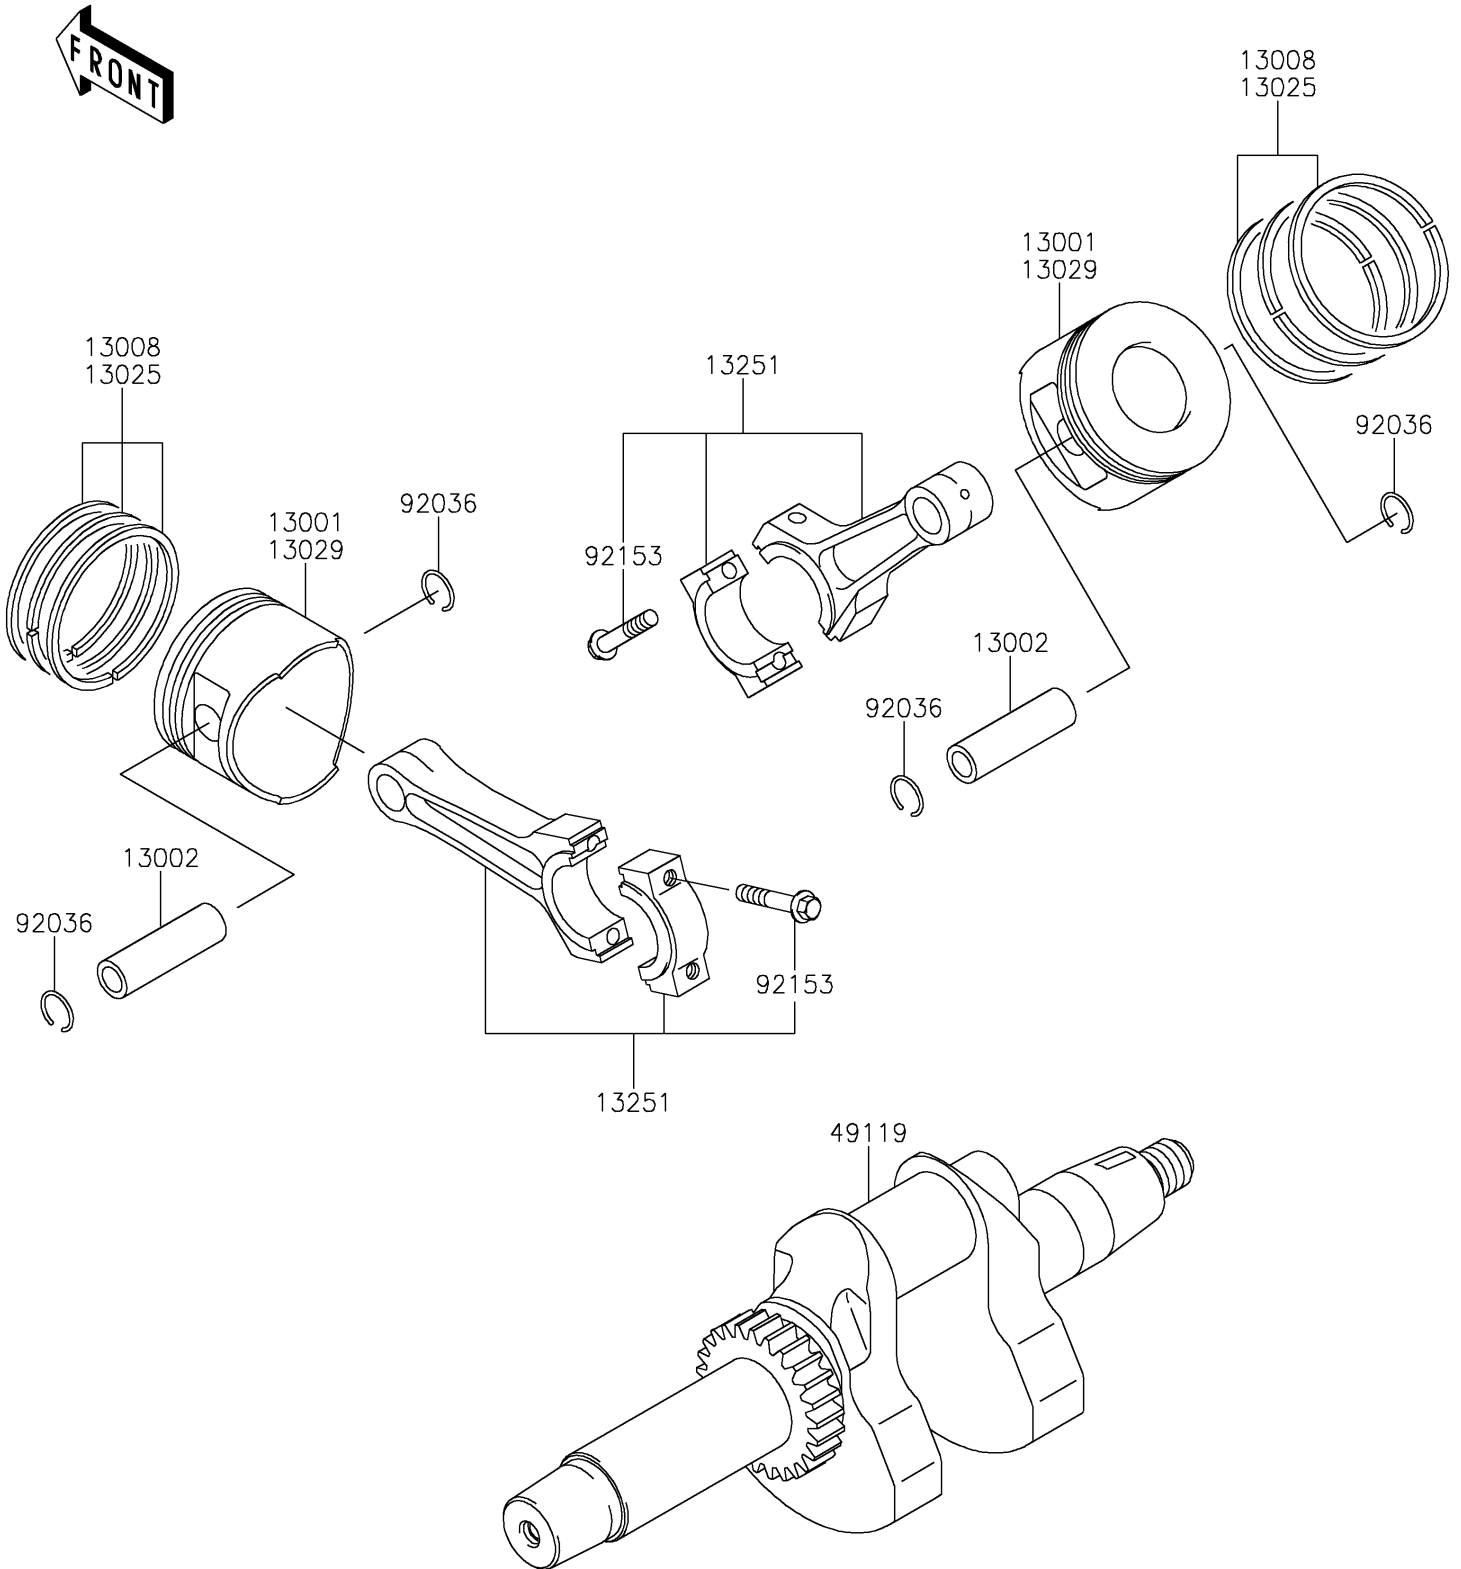

2025 MULE™ 4010 TRANS4x4® PARTS DIAGRAM

Crankshaft/Piston(s)

E1320

2025 MULE™ 4010 TRANS4x4® PARTS LIST

Crankshaft/Piston(s)

ITEM NAME	PART NUMBER	QUANTITY
PISTON-ENGINE,STD (Ref # 13001)	13001-2210	2
PIN-PISTON (Ref # 13002)	13002-1013	2
RING-SET-PISTON,STD (Ref # 13008)	13008-6025	2
RING-SET-PISTON L,0.50 (Ref # 13025)	13025-6008	AR
PISTON-ENGINE L,0.50 (Ref # 13029)	13029-0033	AR
ROD-ASSY-CONNECTING (Ref # 13251)	13251-0737	2
CRANKSHAFT-ASSY (Ref # 49119)	49119-0015	1
RING-SNAP,PISTON PIN (Ref # 92036)	92036-021	4
BOLT,7X35.2 (Ref # 92153)	92153-2054	4