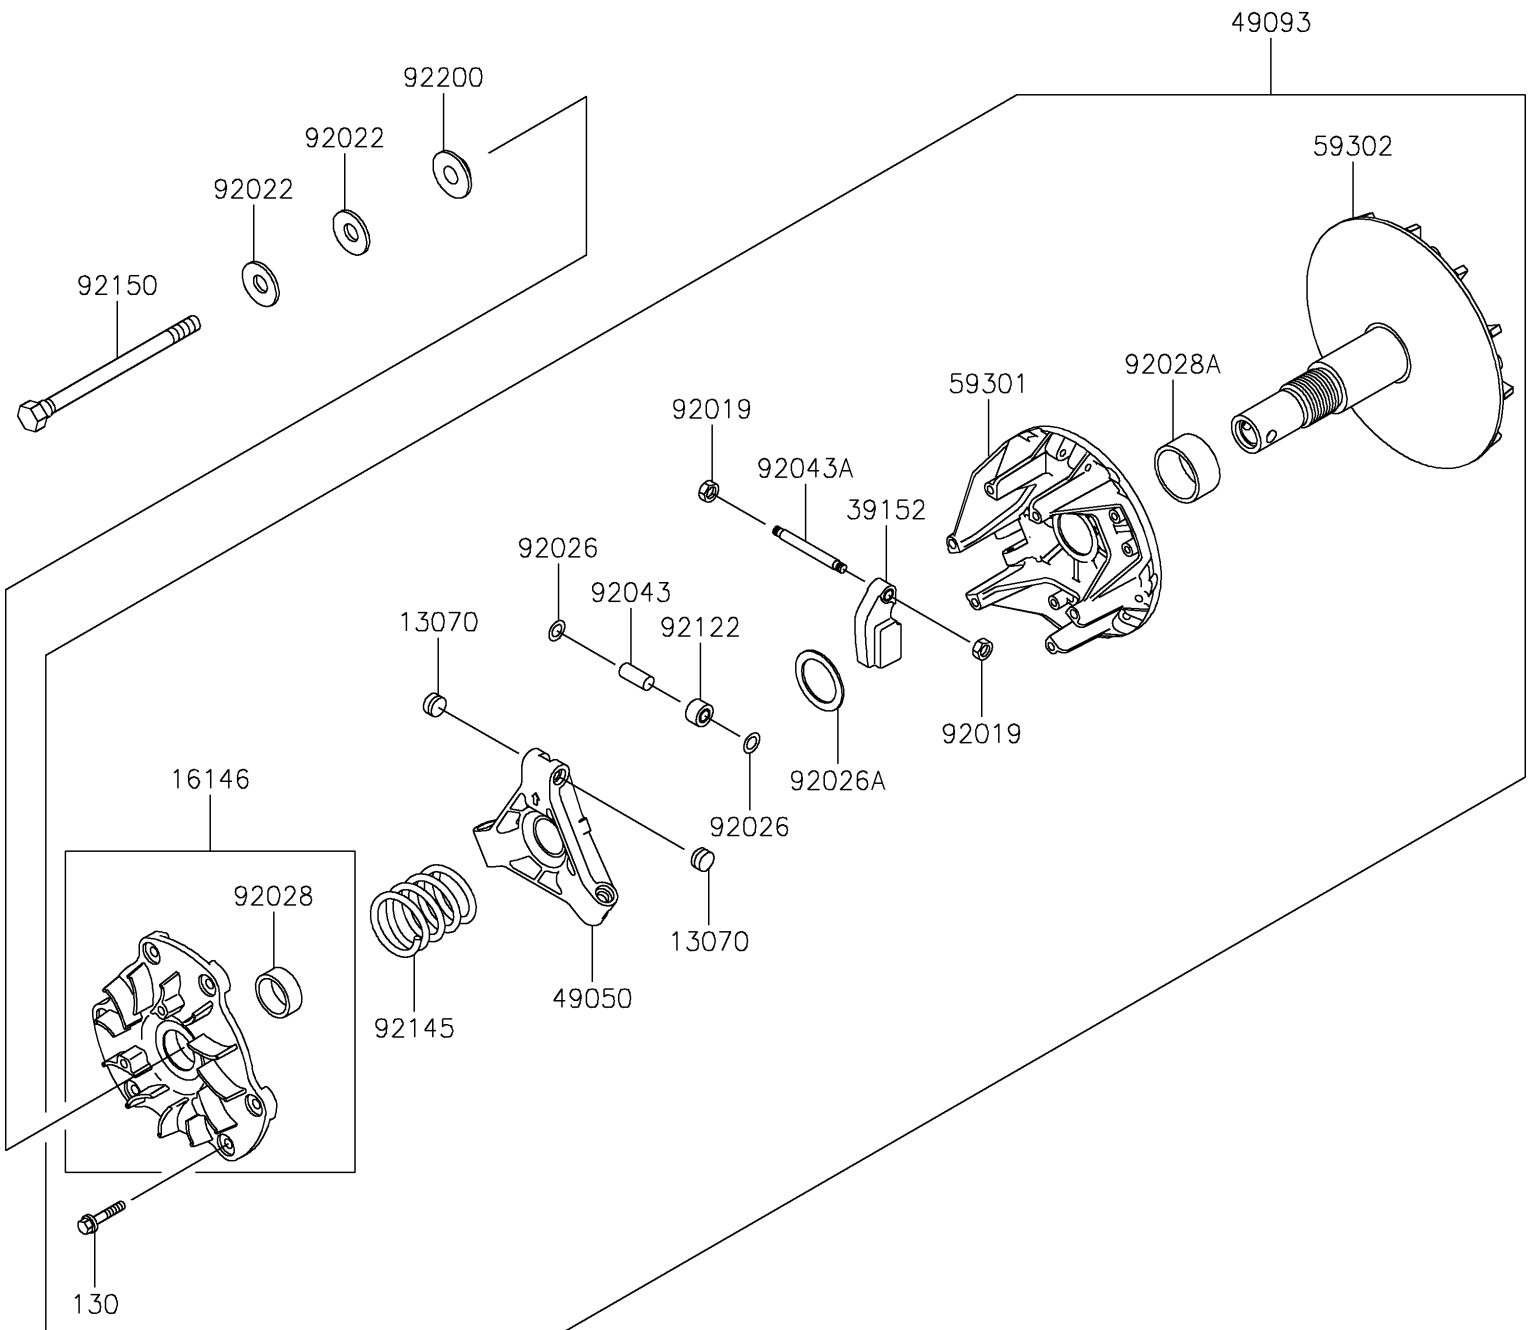

2024 MULE™ 4010 TRANS4x4® PARTS DIAGRAM

Drive Converter

E1391

2024 MULE™ 4010 TRANS4x4® PARTS LIST

Drive Converter

ITEM NAME	PART NUMBER	QUANTITY
GUIDE (Ref # 13070)	13070-1330	6
COVER-ASSY (Ref # 16146)	16146-1219	1
WEIGHT-RAMP (Ref # 39152)	39152-1078	3
SPIDER (Ref # 49050)	49050-0018	1
CONVERTER-ASSY-DRIVE (Ref # 49093)	49093-0025	1
SHEAVE-MOVABLE (Ref # 59301)	59301-0016	1
SHEAVE-COMP (Ref # 59302)	59302-1085	1
NUT,LOCK,6MM (Ref # 92019)	92019-008	6
WASHER,SPECIAL CONICAL (Ref # 92022)	92022-1901	2
SPACER (Ref # 92026)	92026-1512	6
SPACER,32.3X44.3X3.6 (Ref # 92026A)	92026-1591	1
BUSHING (Ref # 92028)	92028-1861	1
BUSHING (Ref # 92028A)	92028-1864	1
PIN (Ref # 92043)	92043-1572	3
PIN (Ref # 92043A)	92043-1573	3
ROLLER (Ref # 92122)	92122-1204	3
SPRING,YELLOW PAINT (Ref # 92145)	92145-0639	1
BOLT,12X163.5 (Ref # 92150)	92150-1008	1
WASHER (Ref # 92200)	92200-1401	1
BOLT-FLANGED,6X30 (Ref # 130)	130CA0630	6