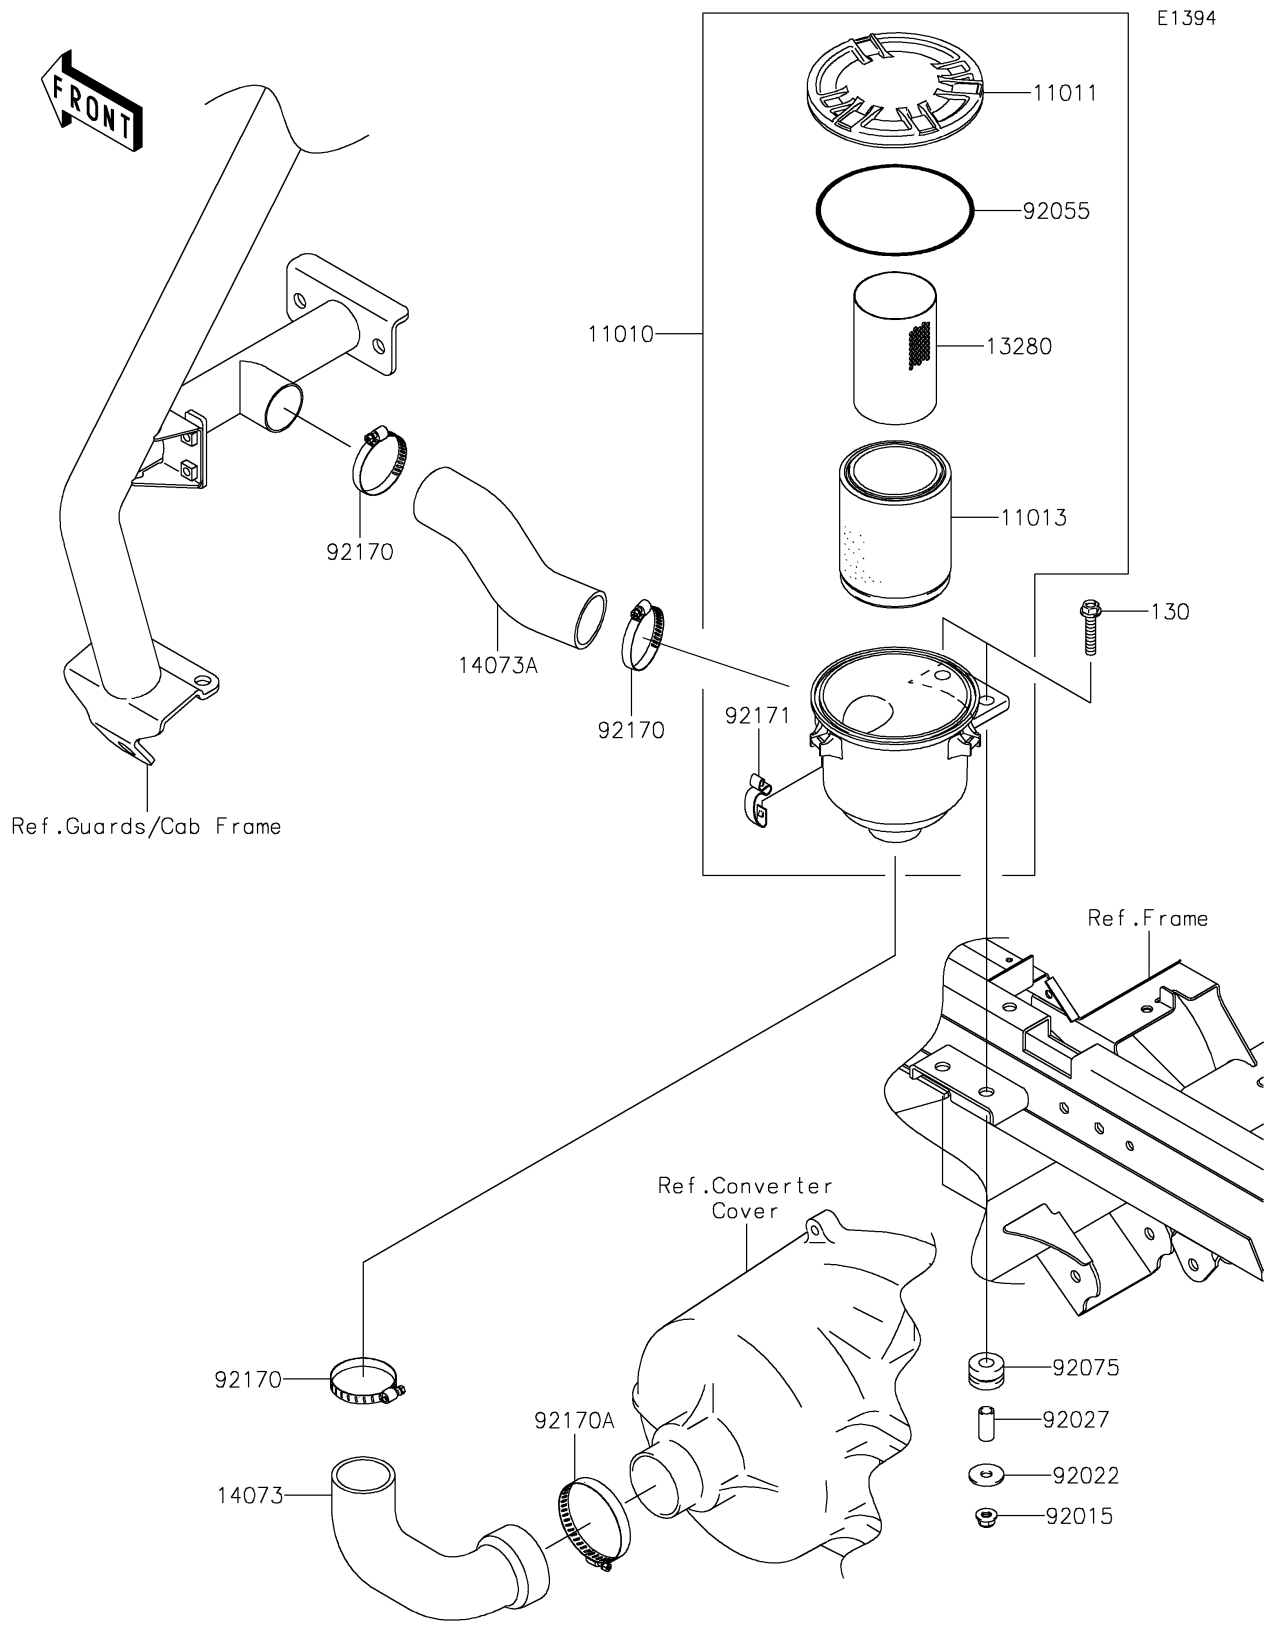

2024 MULE™ 4010 TRANS4x4® PARTS DIAGRAM

Air Cleaner-Belt Converter

2024 MULE™ 4010 TRANS4x4® PARTS LIST

Air Cleaner-Belt Converter

ITEM NAME	PART NUMBER	QUANTITY
FILTER-ASSY-AIR (Ref # 11010)	11010-0172	1
CASE-AIR FILTER,CAP (Ref # 11011)	11011-0135	1
ELEMENT-AIR FILTER (Ref # 11013)	11013-0037	1
HOLDER (Ref # 13280)	13280-0312	1
DUCT,AIR FILTER-CVT (Ref # 14073)	14073-0198	1
DUCT,BAR-AIR FILTER (Ref # 14073A)	14073-0237	1
NUT,8MM (Ref # 92015)	92015-1432	2
WASHER,9X28X2.3 (Ref # 92022)	92022-1632	2
COLLAR (Ref # 92027)	92027-4012	2
RING-O,122X4 (Ref # 92055)	92055-0167	1
DAMPER (Ref # 92075)	92075-1736	2
CLAMP (Ref # 92170)	92170-1674	3
CLAMP (Ref # 92170A)	92170-1764	1
CLAMP (Ref # 92171)	92171-0225	3
BOLT-FLANGED,8X40 (Ref # 130)	130BA0840	2