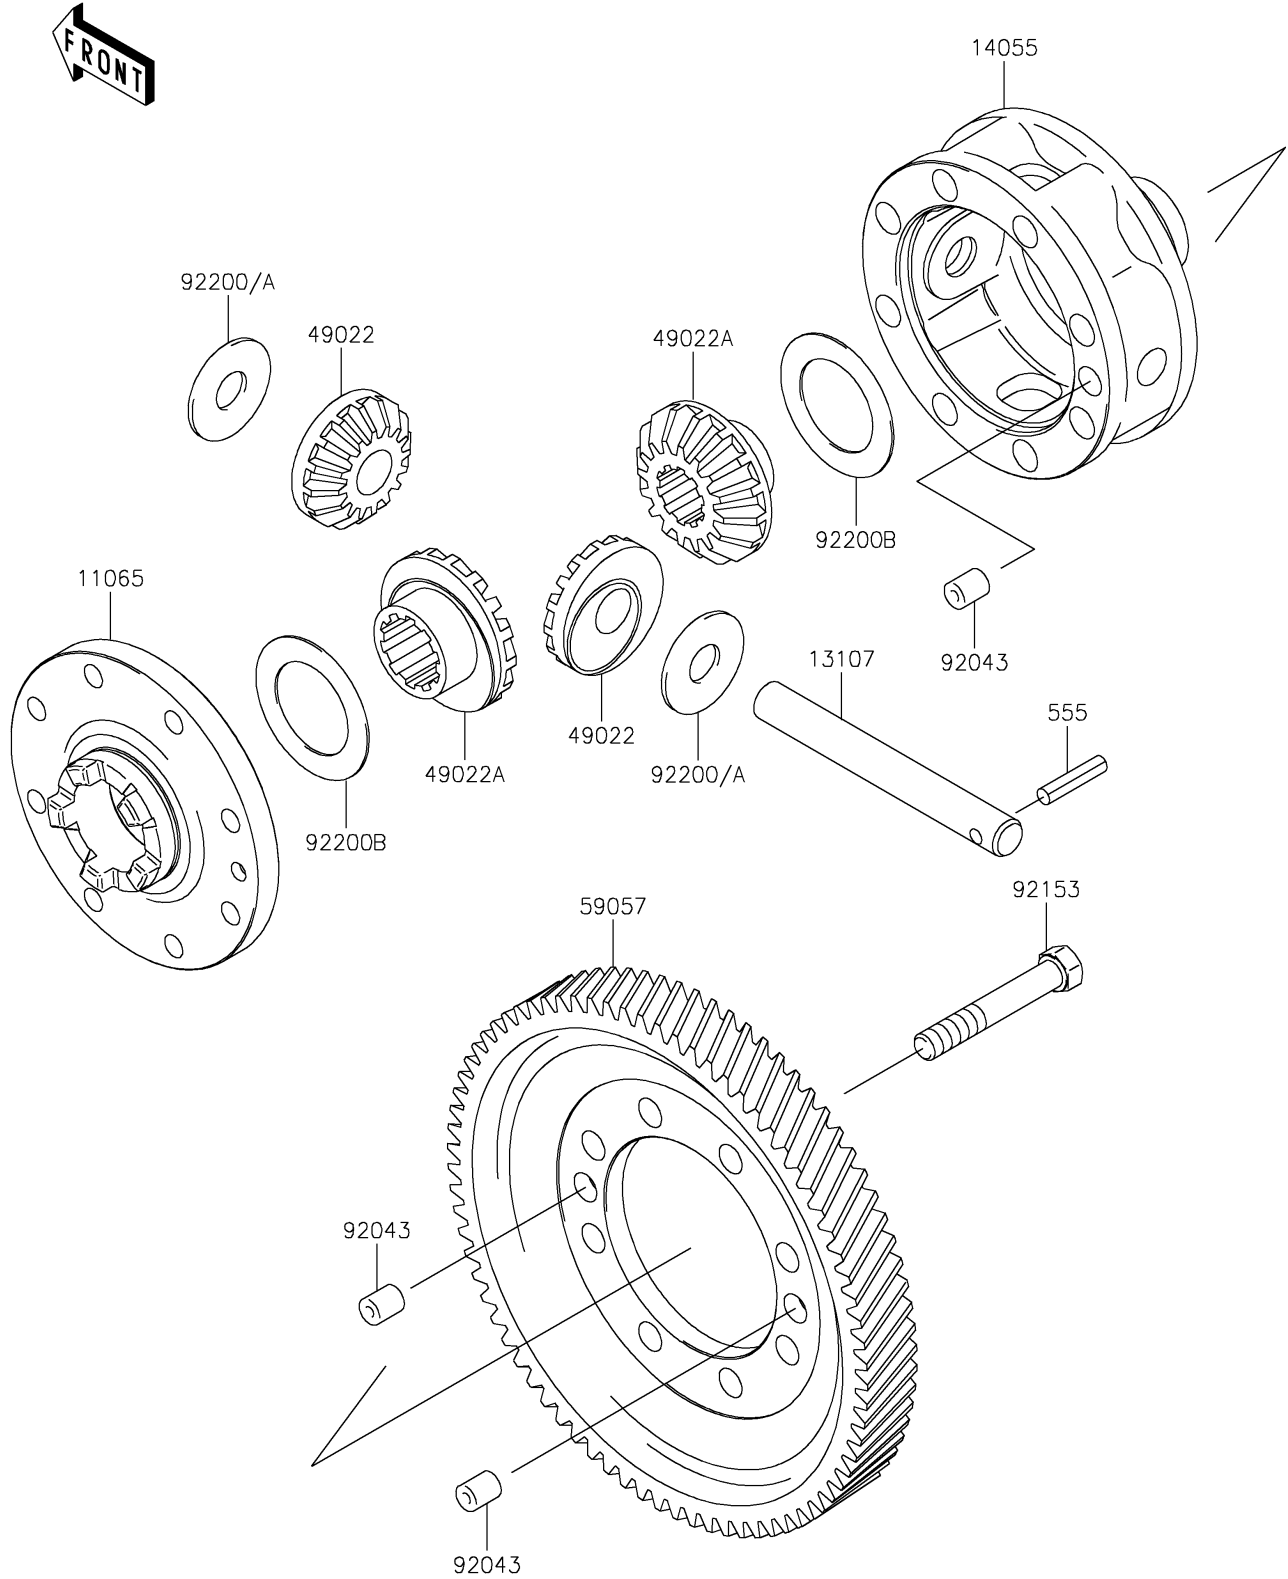

# 2025 MULE™ 4010 TRANS4x4® PARTS DIAGRAM

Differential

E1451

## 2025 MULE™ 4010 TRANS4x4® PARTS LIST

### Differential

ITEM NAME	PART NUMBER	QUANTITY
CAP,GEAR CASE (Ref # 11065)	11065-0033	1
SHAFT (Ref # 13107)	13107-0922	1
CASE-GEAR,DIFFERENTIAL (Ref # 14055)	14055-0003	1
GEAR-BEVEL,10T (Ref # 49022)	49022-1105	2
GEAR-BEVEL,16T (Ref # 49022A)	49022-1117	2
GEAR-HELICAL,DIFFERENTIAL (Ref # 59057)	59057-0002	1
PIN,10X12 (Ref # 92043)	92043-0029	3
BOLT,10X63 (Ref # 92153)	92153-0331	8
WASHER,14.5X38X1.2 (Ref # 92200)	92200-0021	2
WASHER,14.5X38X1.0 (Ref # 92200A)	92200-1044	AR
WASHER,35.5X54X1.0 (Ref # 92200B)	92200-1045	2
PIN-SPRING (Ref # 555)	555A0525	1