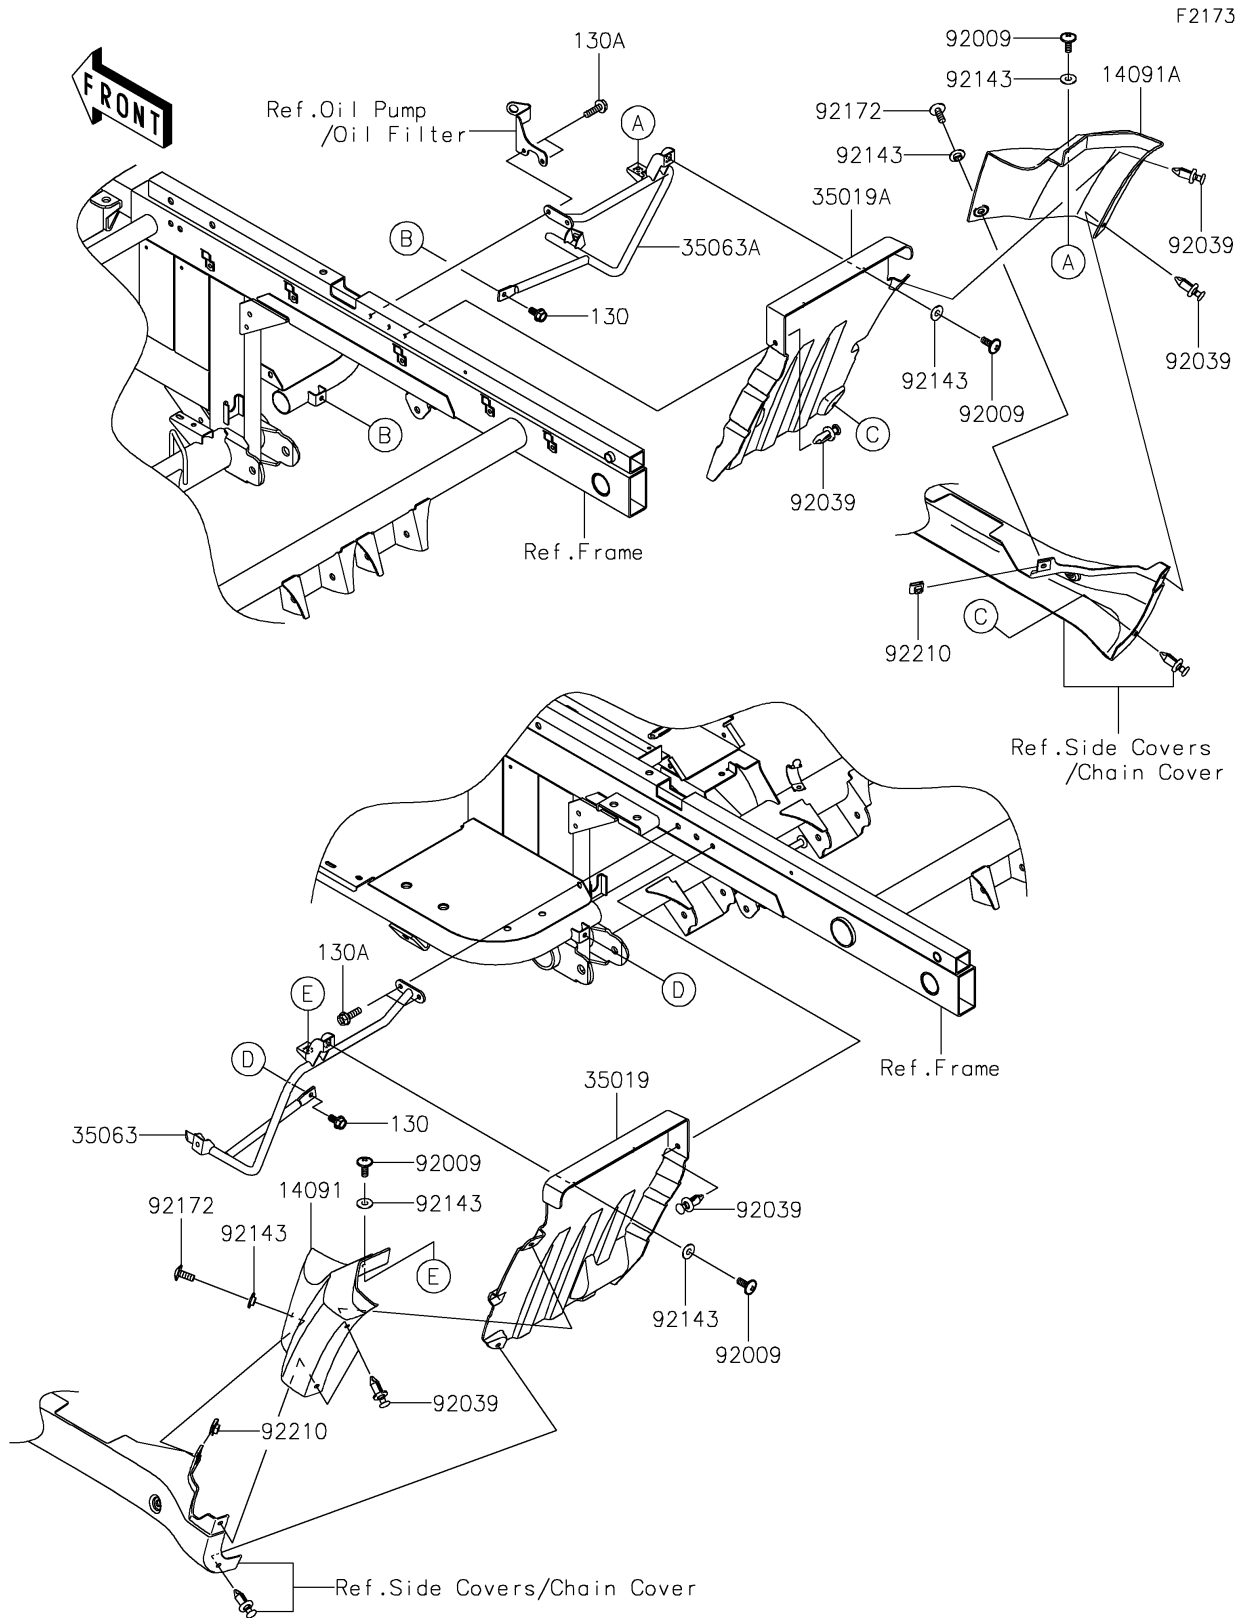

2025 MULE™ 4010 TRANS4x4® PARTS DIAGRAM

Flap

2025 MULE™ 4010 TRANS4x4® PARTS LIST

Flap

ITEM NAME	PART NUMBER	QUANTITY
COVER,REAR FENDER,LWR,LH,F.BLK (Ref # 14091)	14091-0819-6Z	1
COVER,REAR FENDER,LWR,RH,F.BLK (Ref # 14091A)	14091-0820-6Z	1
FLAP,RR,LH (Ref # 35019)	35019-0066	1
FLAP,RR,RH (Ref # 35019A)	35019-0067	1
STAY,RR,LH (Ref # 35063)	35063-0451	1
STAY,RR,RH (Ref # 35063A)	35063-0452	1
SCREW,6X16 (Ref # 92009)	92009-1621	4
RIVET (Ref # 92039)	92039-0776	6
COLLAR (Ref # 92143)	92143-1087	6
SCREW,TAPPING,6X20 (Ref # 92172)	92172-0488	2
NUT,LEAF SPRING,6MM (Ref # 92210)	92210-0624	2
BOLT-FLANGED,6X14 (Ref # 130)	130BA0614	2
BOLT-FLANGED,6X20 (Ref # 130A)	130BA0620	4