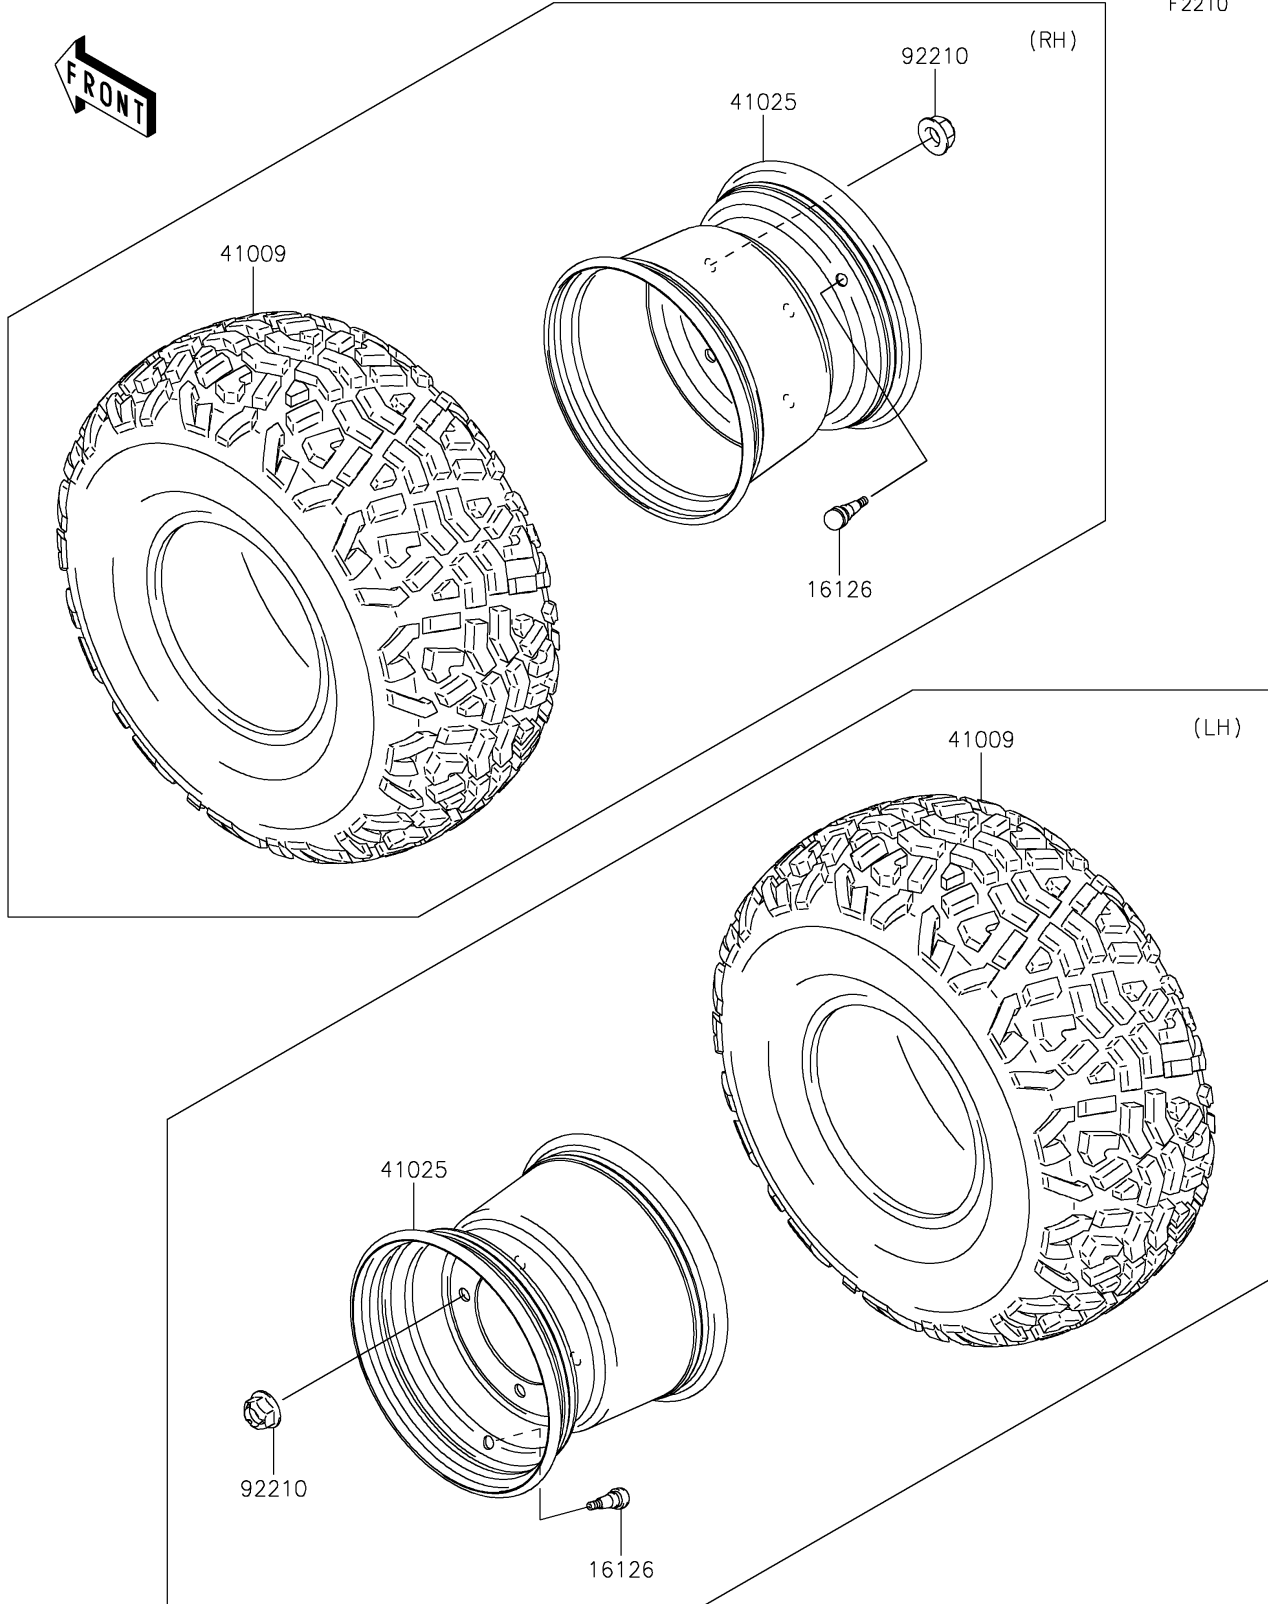

2024 MULE™ 4010 TRANS4x4® PARTS DIAGRAM

Wheels/Tires

F2210

2024 MULE™ 4010 TRANS4x4® PARTS LIST

Wheels/Tires

ITEM NAME	PART NUMBER	QUANTITY
VALVE (Ref # 16126)	16126-4001	4
TIRE,23X11.00-10 4PR (Ref # 41009)	41009-0294	4
RIM,10X8.5AT,F.S.BLACK (Ref # 41025)	41025-7504-397	4
NUT,12MM (Ref # 92210)	92210-0603	16