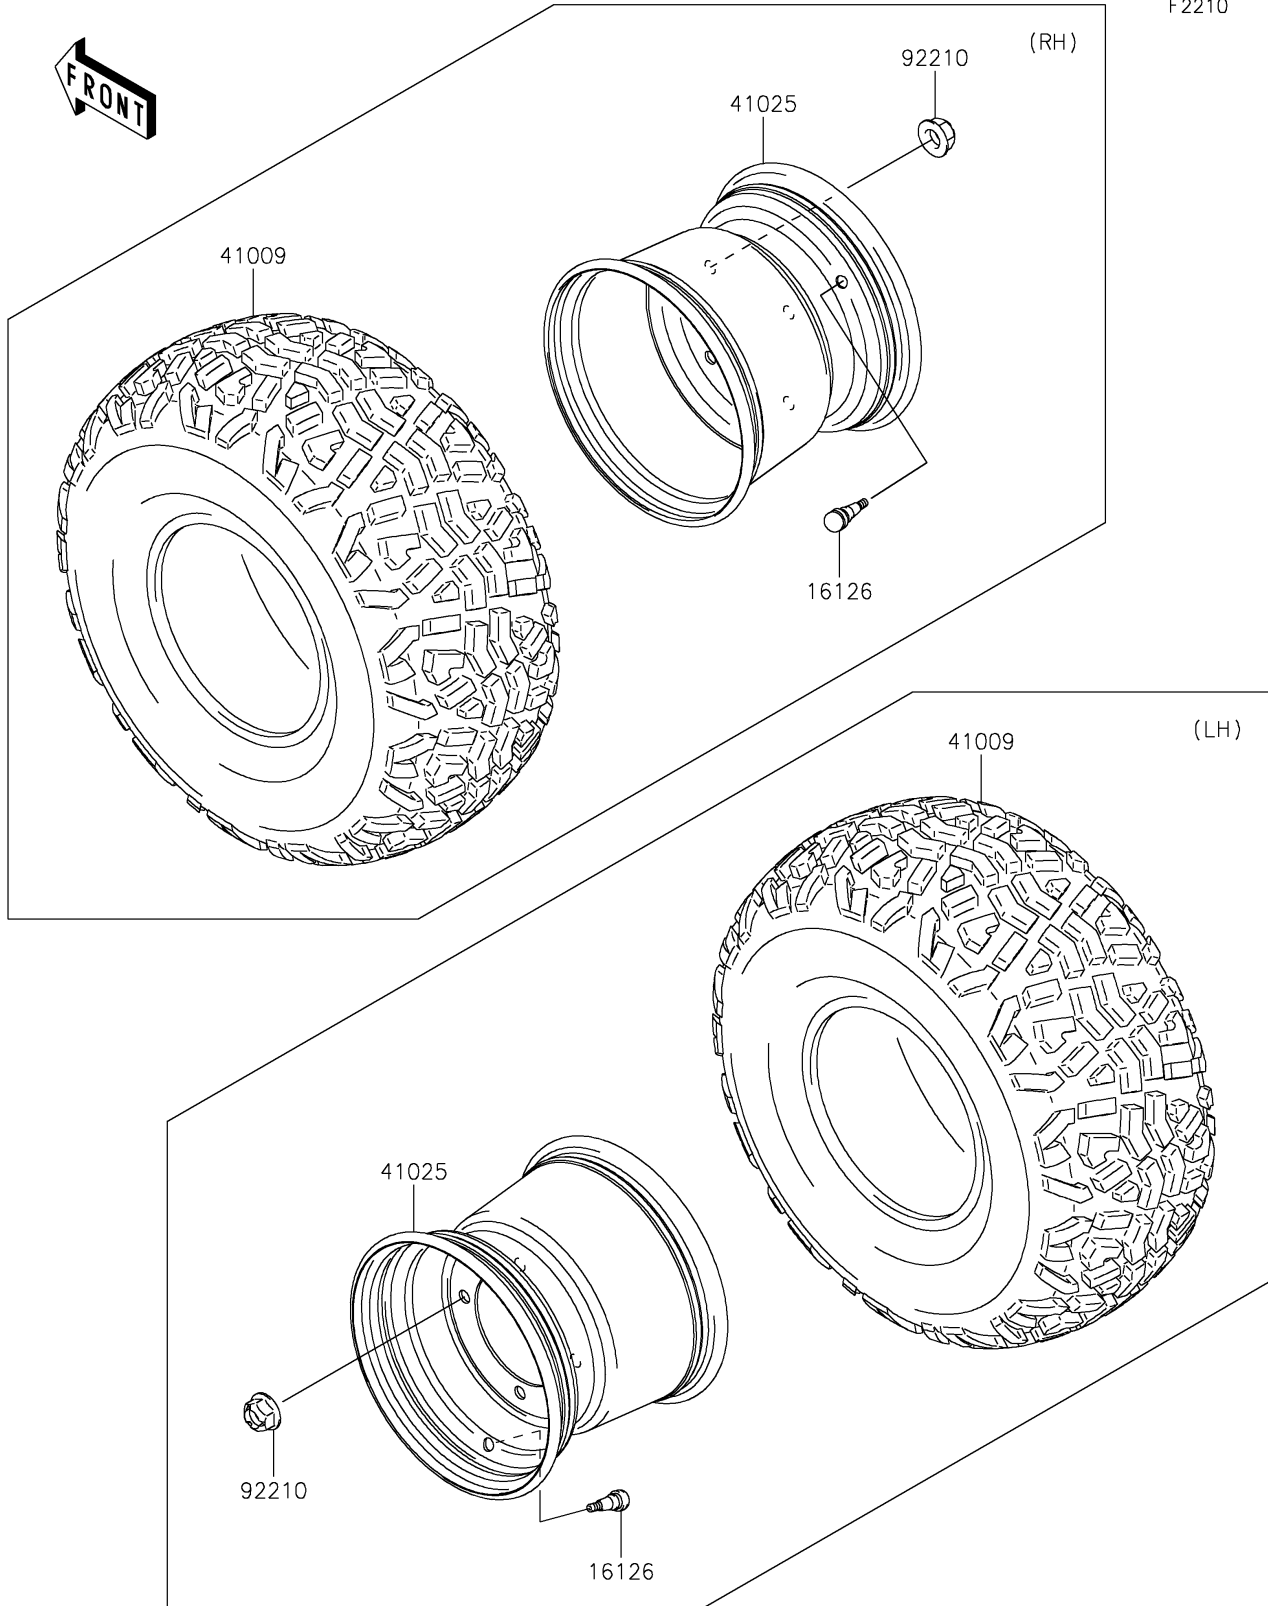

2025 MULE™ 4010 TRANS4x4® PARTS DIAGRAM

Wheels/Tires

F2210

2025 MULE™ 4010 TRANS4x4® PARTS LIST

Wheels/Tires

ITEM NAME	PART NUMBER	QUANTITY
VALVE (Ref # 16126)	16126-4001	4
TIRE,23X11.00-10 4PR (Ref # 41009)	41009-0294	4
RIM,10X8.5AT,F.S.BLACK (Ref # 41025)	41025-7504-397	4
NUT,12MM (Ref # 92210)	92210-0603	16