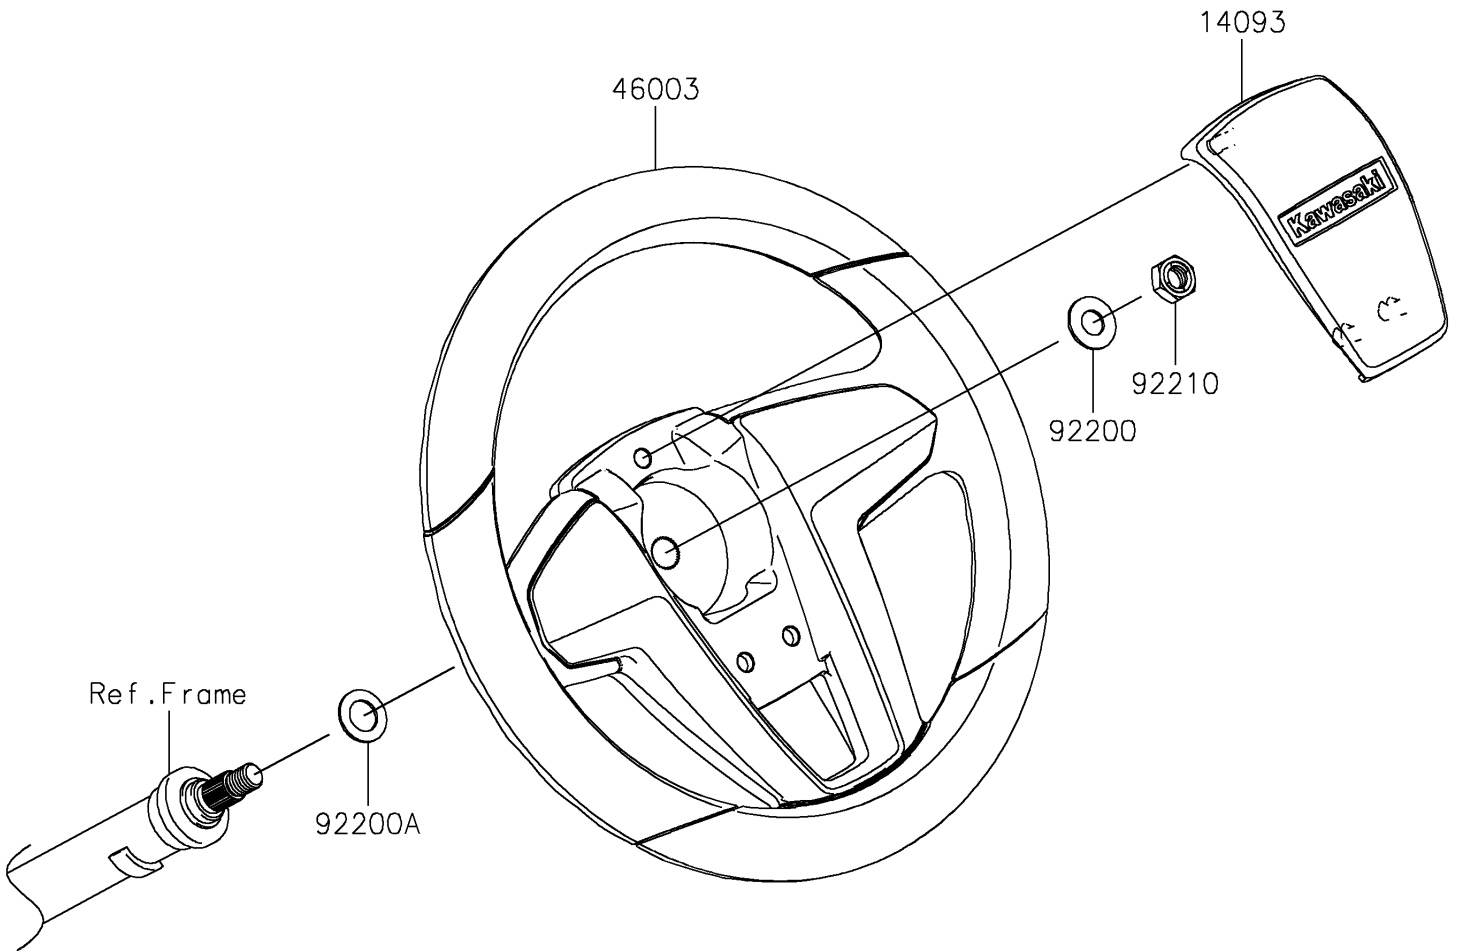

2025 MULE™ 4010 TRANS4x4® PARTS DIAGRAM

Steering Wheel

F2311

2025 MULE™ 4010 TRANS4x4® PARTS LIST

Steering Wheel

ITEM NAME	PART NUMBER	QUANTITY
COVER,HORN SWITCH (Ref # 14093)	14093-1144	1
HANDLE (Ref # 46003)	46003-0808	1
WASHER,12.1X25X1.6 (Ref # 92200)	92200-0455	1
WASHER,15X25X1.6 (Ref # 92200A)	92200-0460	1
NUT,LOCK,12MM (Ref # 92210)	92210-1249	1