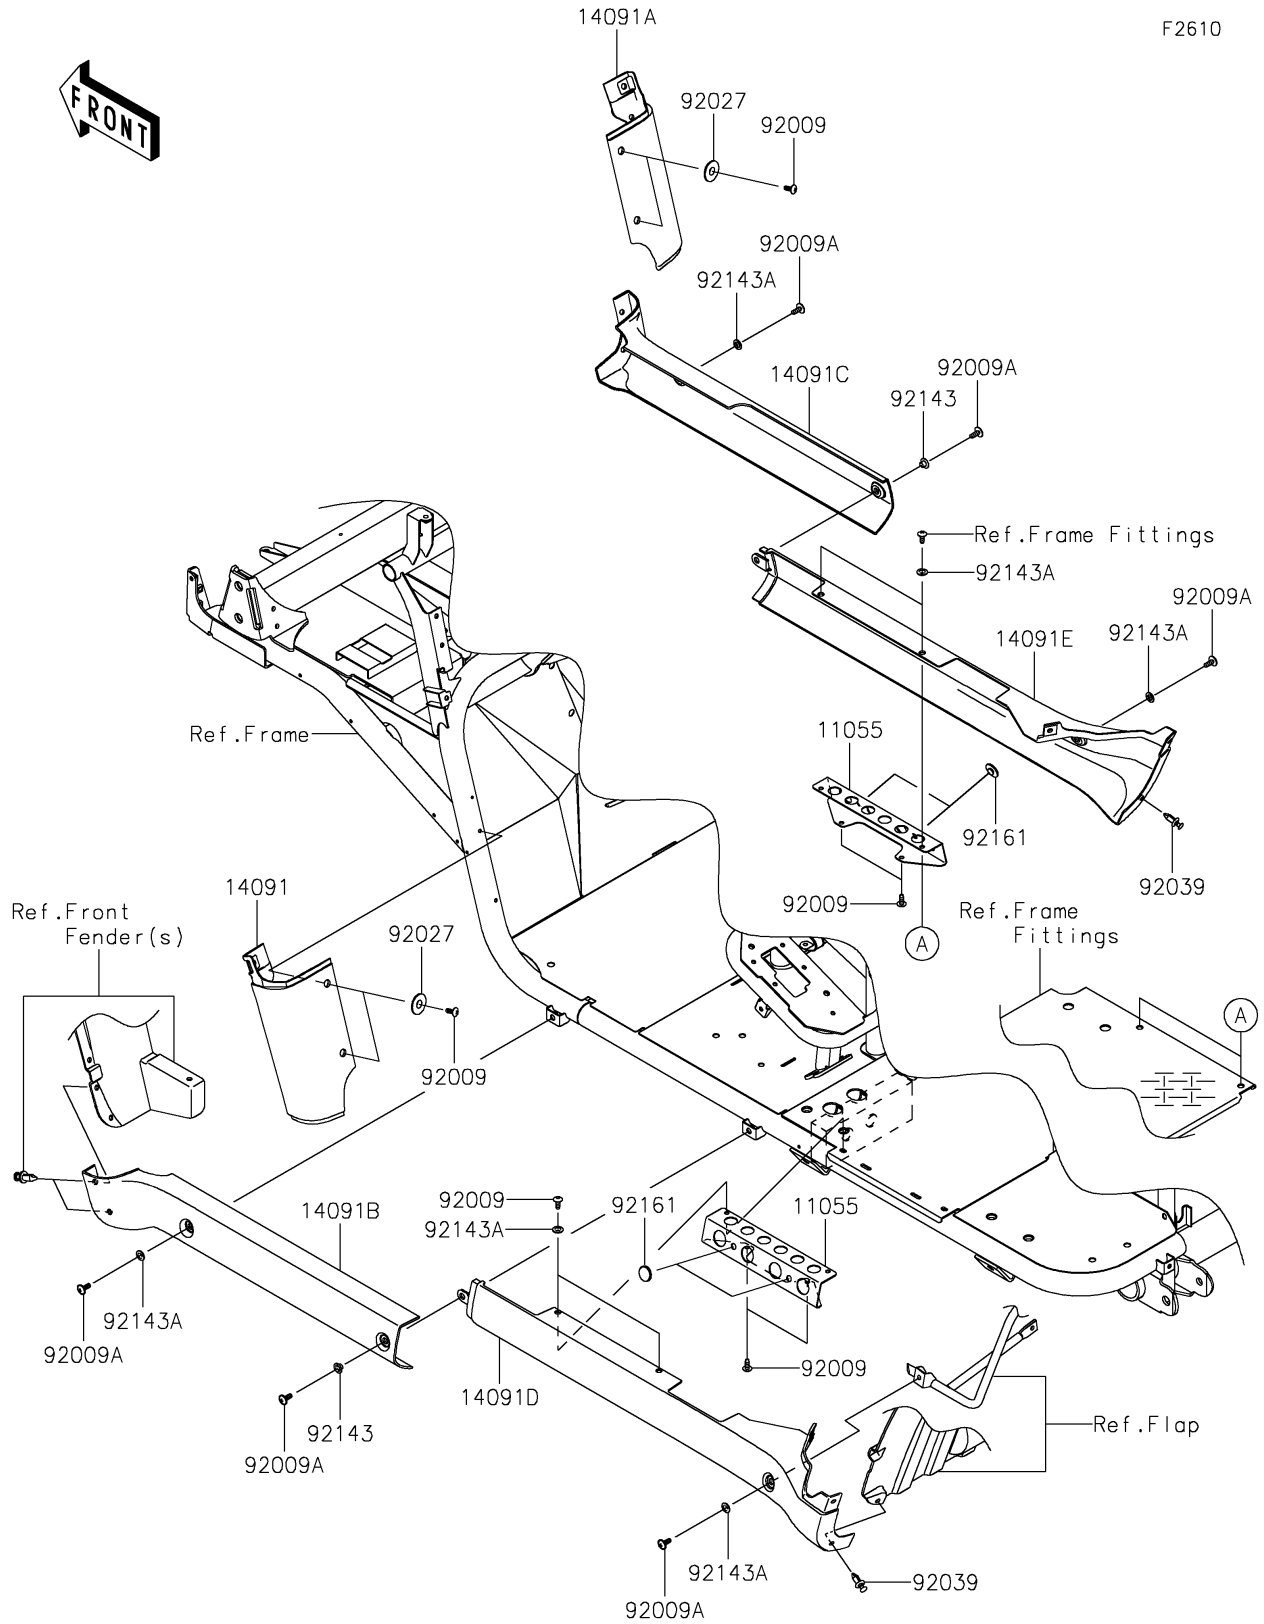

2024 MULE™ 4010 TRANS4x4® PARTS DIAGRAM

Side Covers/Chain Cover

F2610

2024 MULE™ 4010 TRANS4x4® PARTS LIST

Side Covers/Chain Cover

ITEM NAME	PART NUMBER	QUANTITY
BRACKET (Ref # 11055)	11055-0599	2
COVER,FR FENDER,LWR,LH,F.BLACK (Ref # 14091)	14091-0821-6Z	1
COVER,FR FENDER,LWR,RH,F.BLACK (Ref # 14091A)	14091-0822-6Z	1
COVER,SIDE STEP,FR,LH,F.BLACK (Ref # 14091B)	14091-0823-6Z	1
COVER,SIDE STEP,FR,RH,F.BLACK (Ref # 14091C)	14091-0824-6Z	1
COVER,SIDE STEP,RR,LH,F.BLACK (Ref # 14091D)	14091-0825-6Z	1
COVER,SIDE STEP,RR,RH,F.BLACK (Ref # 14091E)	14091-0826-6Z	1
SCREW,TAPPING,6X16 (Ref # 92009)	92009-1166	10
SCREW,6X16 (Ref # 92009A)	92009-1621	6
COLLAR,L=4.7 (Ref # 92027)	92027-1964	4
RIVET (Ref # 92039)	92039-0776	2
COLLAR (Ref # 92143)	92143-1057	2
COLLAR (Ref # 92143A)	92143-1087	8
DAMPER,RUBBER (Ref # 92161)	92161-1200	4