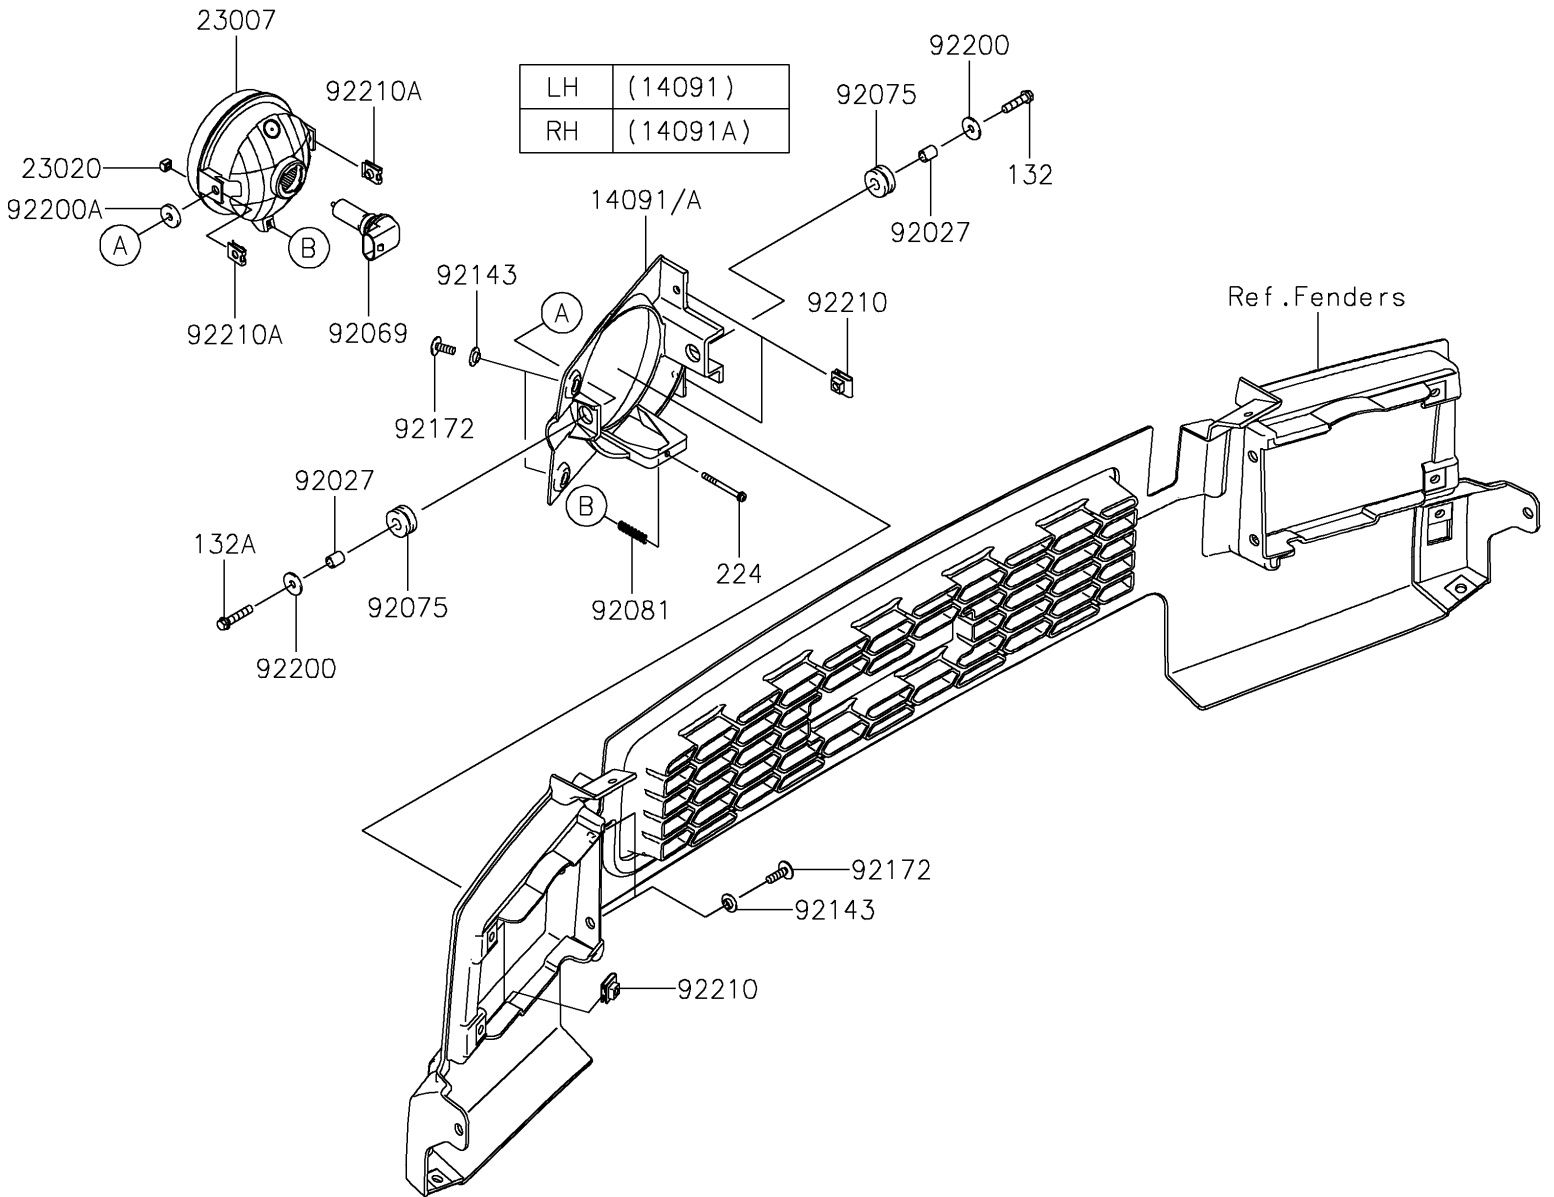

2024 MULE™ 4010 TRANS4x4® PARTS DIAGRAM

Headlight(s)

F2710

2024 MULE™ 4010 TRANS4x4® PARTS LIST

Headlight(s)

ITEM NAME	PART NUMBER	QUANTITY
COVER,HEAD LAMP,LH (Ref # 14091)	14091-0827	1
COVER,HEAD LAMP,RH (Ref # 14091A)	14091-0828	1
LENS-COMP,HEAD LAMP (Ref # 23007)	23007-0220	2
NUT,4MM,FOCUS ADJUST (Ref # 23020)	23020-018	2
COLLAR,6.8X10X12 (Ref # 92027)	92027-162	4
BULB,12V 35/35W (Ref # 92069)	92069-0102	2
DAMPER,10X24X12 (Ref # 92075)	92075-1690	4
SPRING,FOCUS ADJUST (Ref # 92081)	92081-1896	2
COLLAR (Ref # 92143)	92143-1087	8
SCREW,TAPPING,6X20 (Ref # 92172)	92172-0488	8
WASHER,6.5X20X1.6 (Ref # 92200)	92200-0283	4
WASHER,6.5X20X3.2 (Ref # 92200A)	92200-0359	2
NUT,LEAF SPRING,6MM (Ref # 92210)	92210-0624	8
NUT (Ref # 92210A)	92210-1125	4
BOLT-FLANGED-SMALL,6X25 (Ref # 132)	132BA0625	2
BOLT-FLANGED-SMALL,6X30 (Ref # 132A)	132BA0630	2
SCREW-PAN-WP-CROS,4X45 (Ref # 224)	224AA0445	2