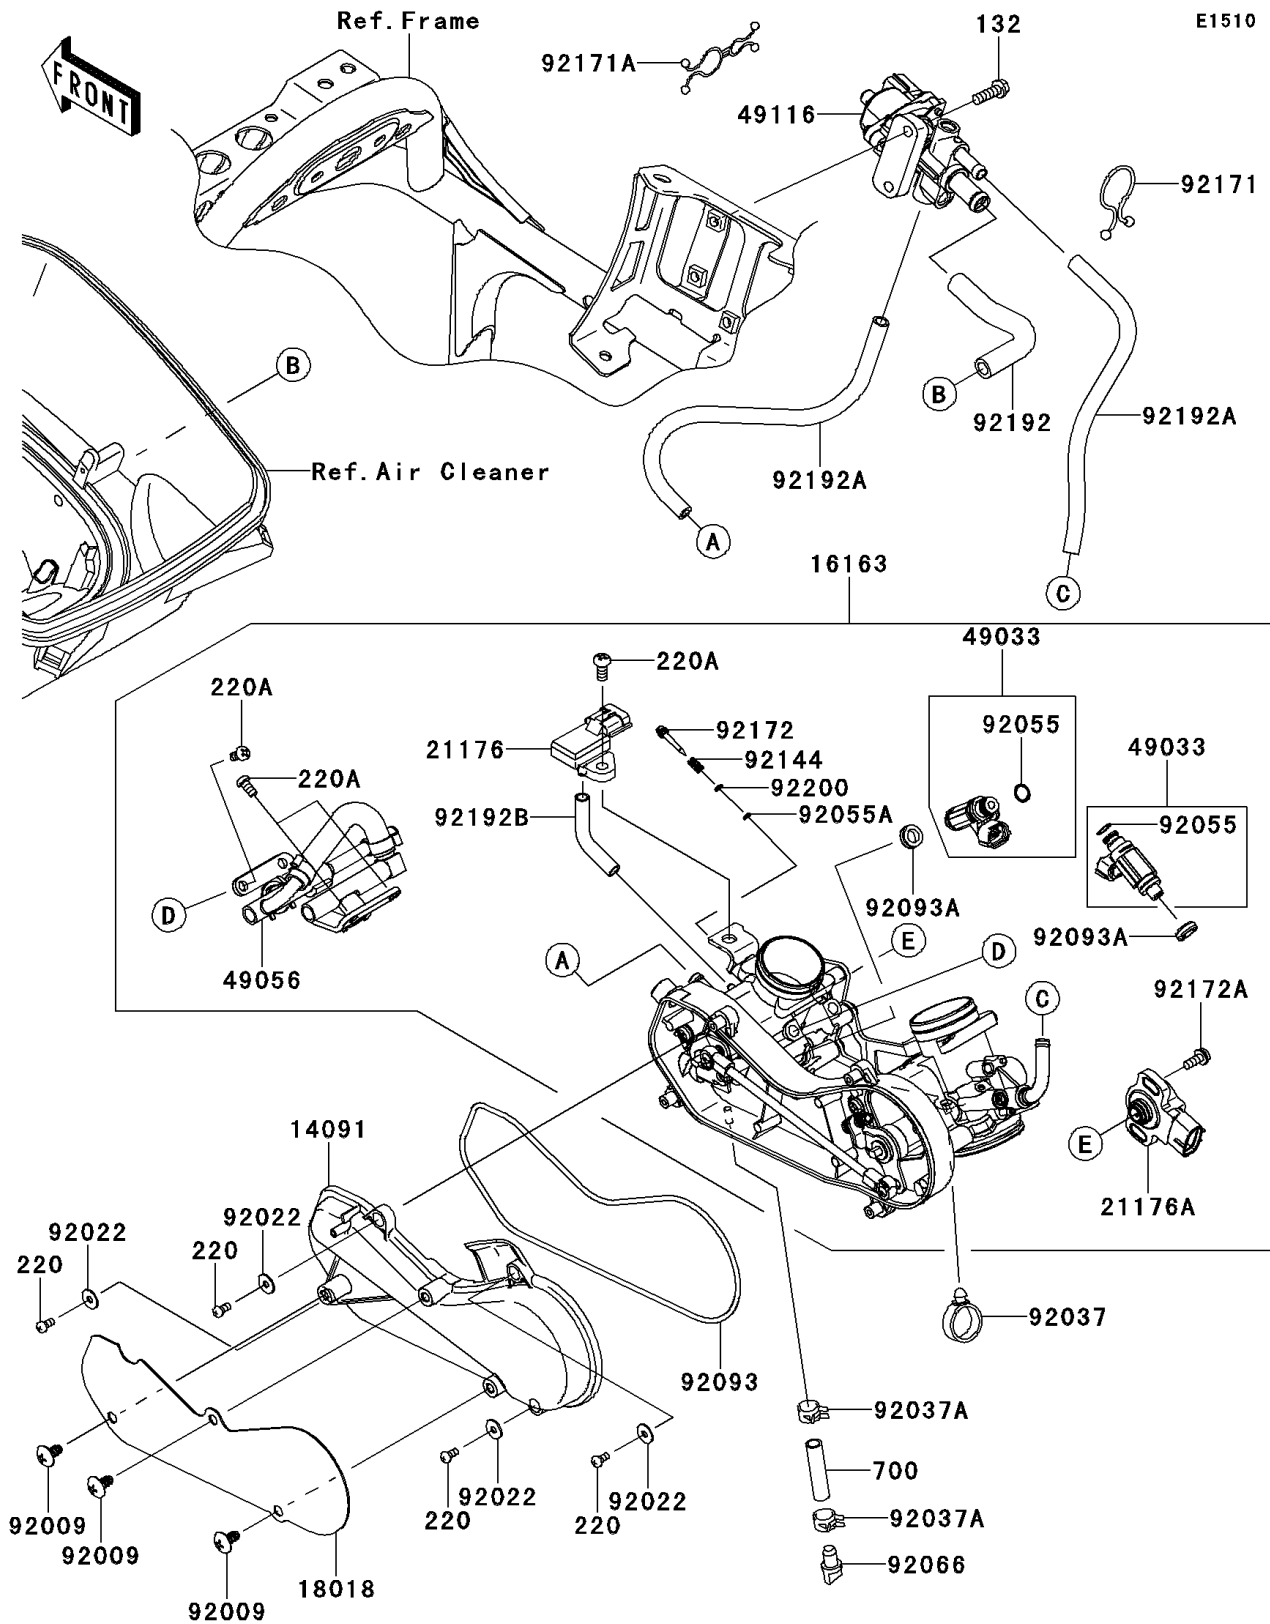

2009 Brute Force® 750 4x4i PARTS DIAGRAM

Throttle

2009 Brute Force® 750 4x4i PARTS LIST

Throttle

ITEM NAME	PART NUMBER	QUANTITY
BOLT-FLANGED-SMALL,6X18 (Ref # 132)	132BD0618	2
SCREW-PAN-CROSS,4X8 (Ref # 220)	220AA0408	4
SCREW-PAN-CROSS,6X12 (Ref # 220A)	220AA0612	5
TUBE-PVC (Ref # 700)	700Q0740	1
COVER (Ref # 14091)	14091-0737	1
THROTTLE-ASSY,36EIS (Ref # 16163)	16163-0125	1
PLATE-HEAT GUARD (Ref # 18018)	18018-0010	1
SENSOR,PRESSURE (Ref # 21176)	21176-0058	1
SENSOR,TPS (Ref # 21176A)	21176-0100	1
NOZZLE-INJECTION (Ref # 49033)	49033-1060	2
PIPE-INJECTION (Ref # 49056)	49056-0021	1
VALVE-ASSY (Ref # 49116)	49116-0021	1
SCREW,6X12 (Ref # 92009)	92009-1480	3
WASHER,5.2X13X1 (Ref # 92022)	92022-1380	4
CLAMP,HOSE (Ref # 92037)	92037-1827	1
CLAMP (Ref # 92037A)	92037-2113	2
RING-O,INJECTION NOZZLE (Ref # 92055)	92055-1622	2
RING-O,AIR SCREW (Ref # 92055A)	92055-1658	2
PLUG,DRAIN (Ref # 92066)	92066-1211	1
SEAL (Ref # 92093)	92093-0082	1
SEAL (Ref # 92093A)	92093-0127	2
SPRING,THROTTLE STOP SCREW (Ref # 92144)	92144-1674	2
CLAMP (Ref # 92171)	92171-1185	1
CLAMP (Ref # 92171A)	92171-1438	1
SCREW (Ref # 92172)	92172-0156	2
SCREW (Ref # 92172A)	92172-0254	2
TUBE (Ref # 92192)	92192-0437	1
TUBE (Ref # 92192A)	92192-0439	2
TUBE,3.2X7.4X50 (Ref # 92192B)	92192-0578	1

2009 Brute Force® 750 4x4i PARTS LIST

Throttle

ITEM NAME	PART NUMBER	QUANTITY
WASHER,PILOT AIR SCREW (Ref # 92200)	92200-1564	2