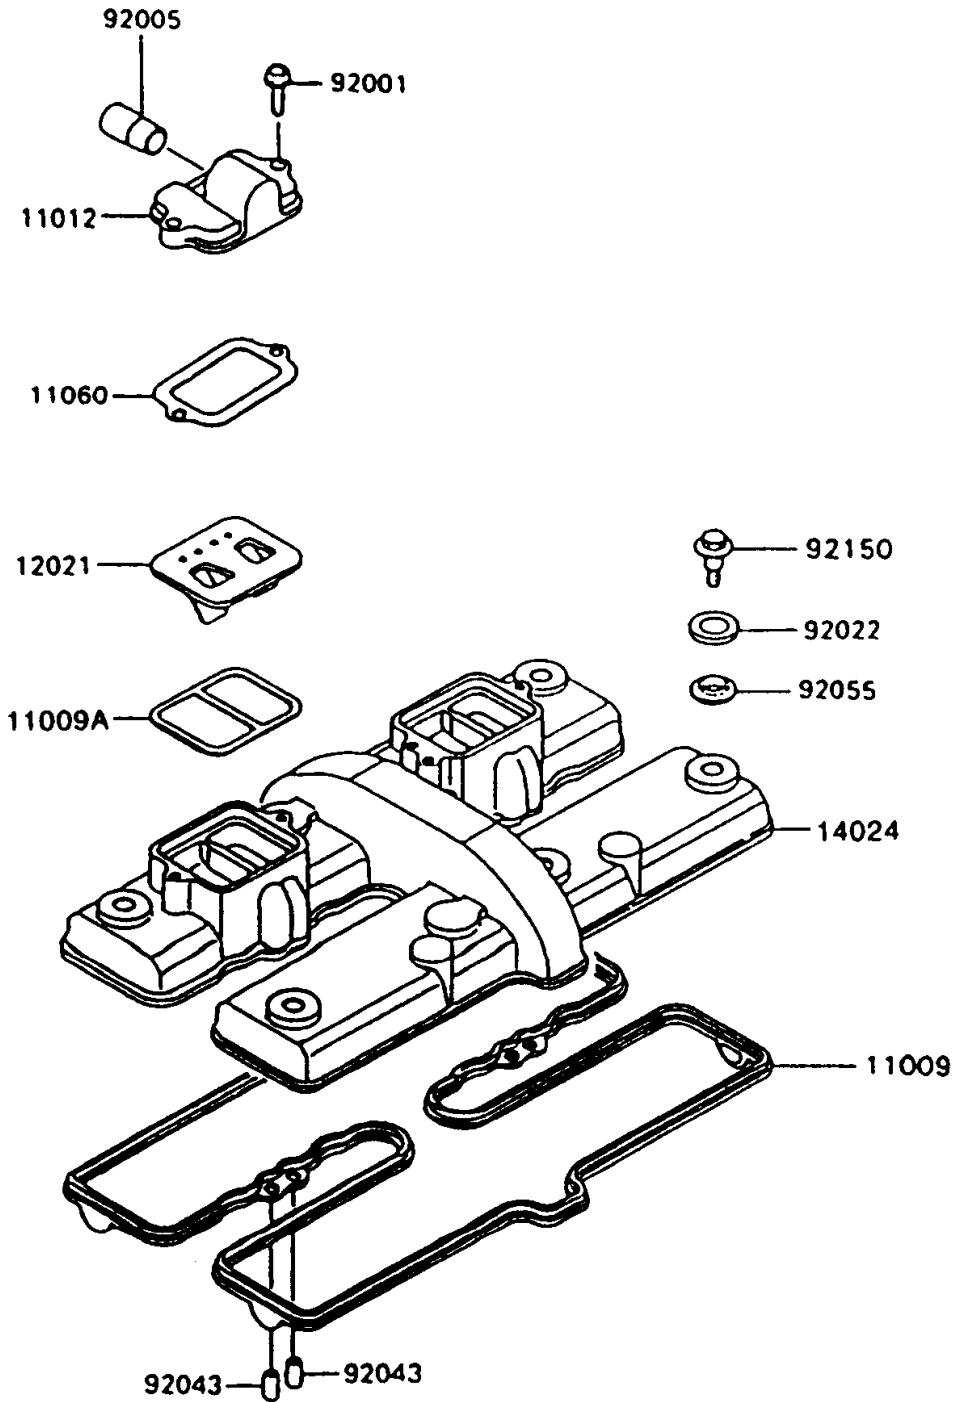

1997 Ninja® 600R PARTS DIAGRAM

Cylinder Head Cover

E1112-0080

1997 Ninja® 600R PARTS LIST

Cylinder Head Cover

ITEM NAME	PART NUMBER	QUANTITY
GASKET,CYLINDER HEAD COVER (Ref # 11009)	11009-1497	1
GASKET,REED VALVE (Ref # 11009A)	11009-1857	2
CAP,REED VALVE (Ref # 11012)	11012-1481	2
GASKET (Ref # 11060)	11060-1509	2
VALVE-ASSY-REED (Ref # 12021)	12021-1053	2
COVER,CYLINDER HEAD (Ref # 14024)	14024-1144	1
BOLT,FLANGED,6X22 (Ref # 92001)	92001-1352	4
FITTING,REED VALVE (Ref # 92005)	92005-1006	2
WASHER,HEAD COVER BOLT (Ref # 92022)	92022-1637	6
PIN,6.2X8X14 (Ref # 92043)	92043-1263	4
RING-O,HEAD COVER BOLT (Ref # 92055)	92055-1225	6
BOLT,HEAD COVER (Ref # 92150)	92150-1447	6