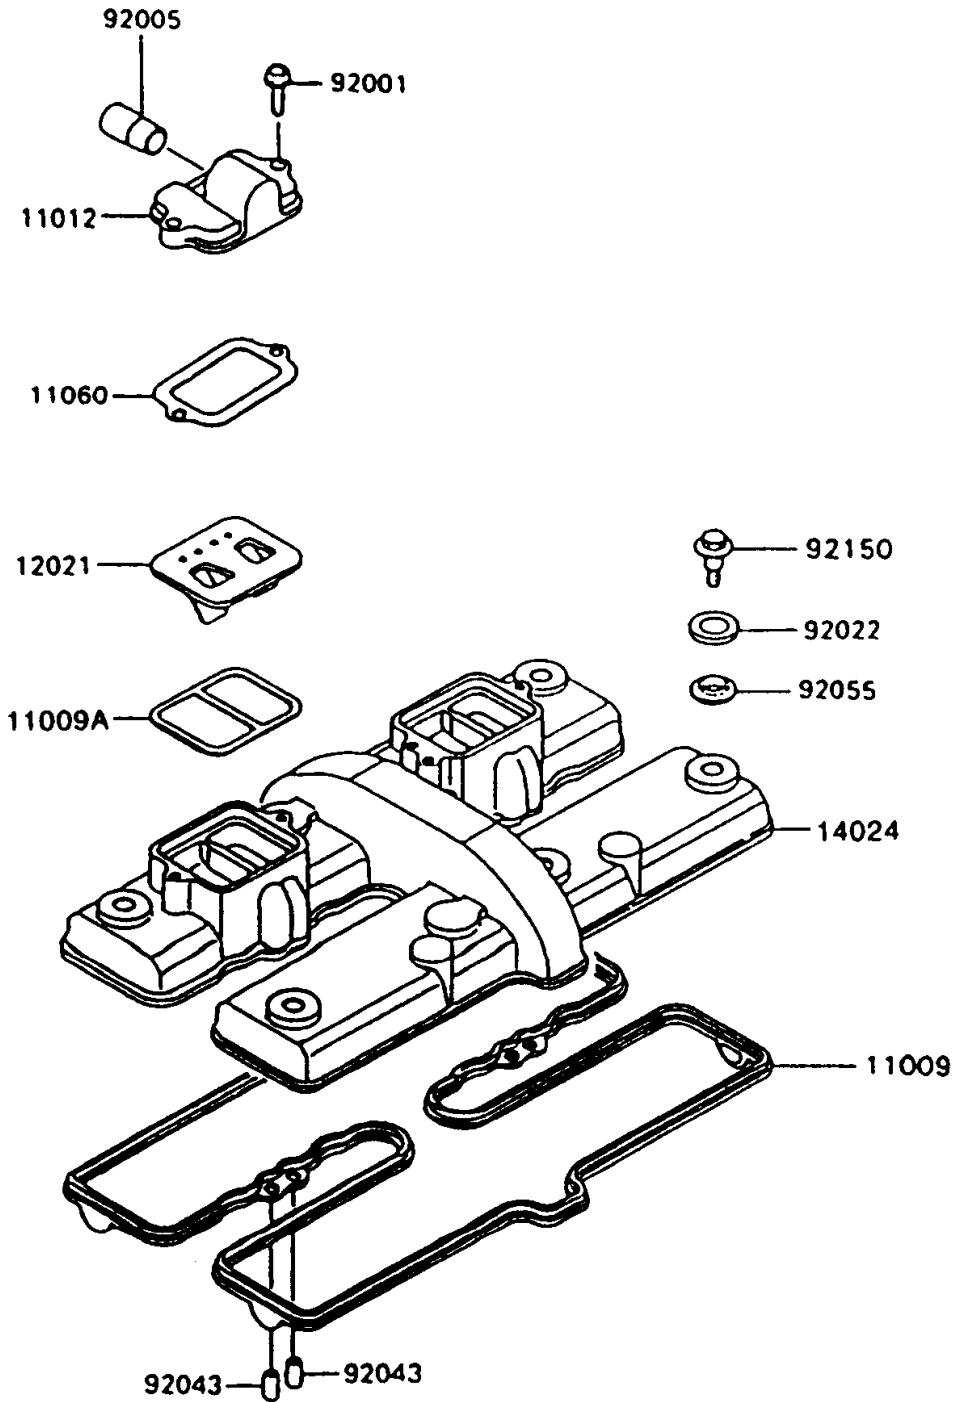

1997 Ninja® 600R PARTS DIAGRAM

Cylinder Head Cover

E1112-0080

1997 Ninja® 600R PARTS LIST

Cylinder Head Cover

| ITEM NAME | PART NUMBER | QUANTITY |
|--|-------------|----------|
| GASKET,CYLINDER HEAD COVER (Ref # 11009) | 11009-1497 | 1 |
| GASKET,REED VALVE (Ref # 11009A) | 11009-1857 | 2 |
| CAP,REED VALVE (Ref # 11012) | 11012-1481 | 2 |
| GASKET (Ref # 11060) | 11060-1509 | 2 |
| VALVE-ASSY-REED (Ref # 12021) | 12021-1053 | 2 |
| COVER,CYLINDER HEAD (Ref # 14024) | 14024-1144 | 1 |
| BOLT,FLANGED,6X22 (Ref # 92001) | 92001-1352 | 4 |
| FITTING,REED VALVE (Ref # 92005) | 92005-1006 | 2 |
| WASHER,HEAD COVER BOLT (Ref # 92022) | 92022-1637 | 6 |
| PIN,6.2X8X14 (Ref # 92043) | 92043-1263 | 4 |
| RING-O,HEAD COVER BOLT (Ref # 92055) | 92055-1225 | 6 |
| BOLT,HEAD COVER (Ref # 92150) | 92150-1447 | 6 |