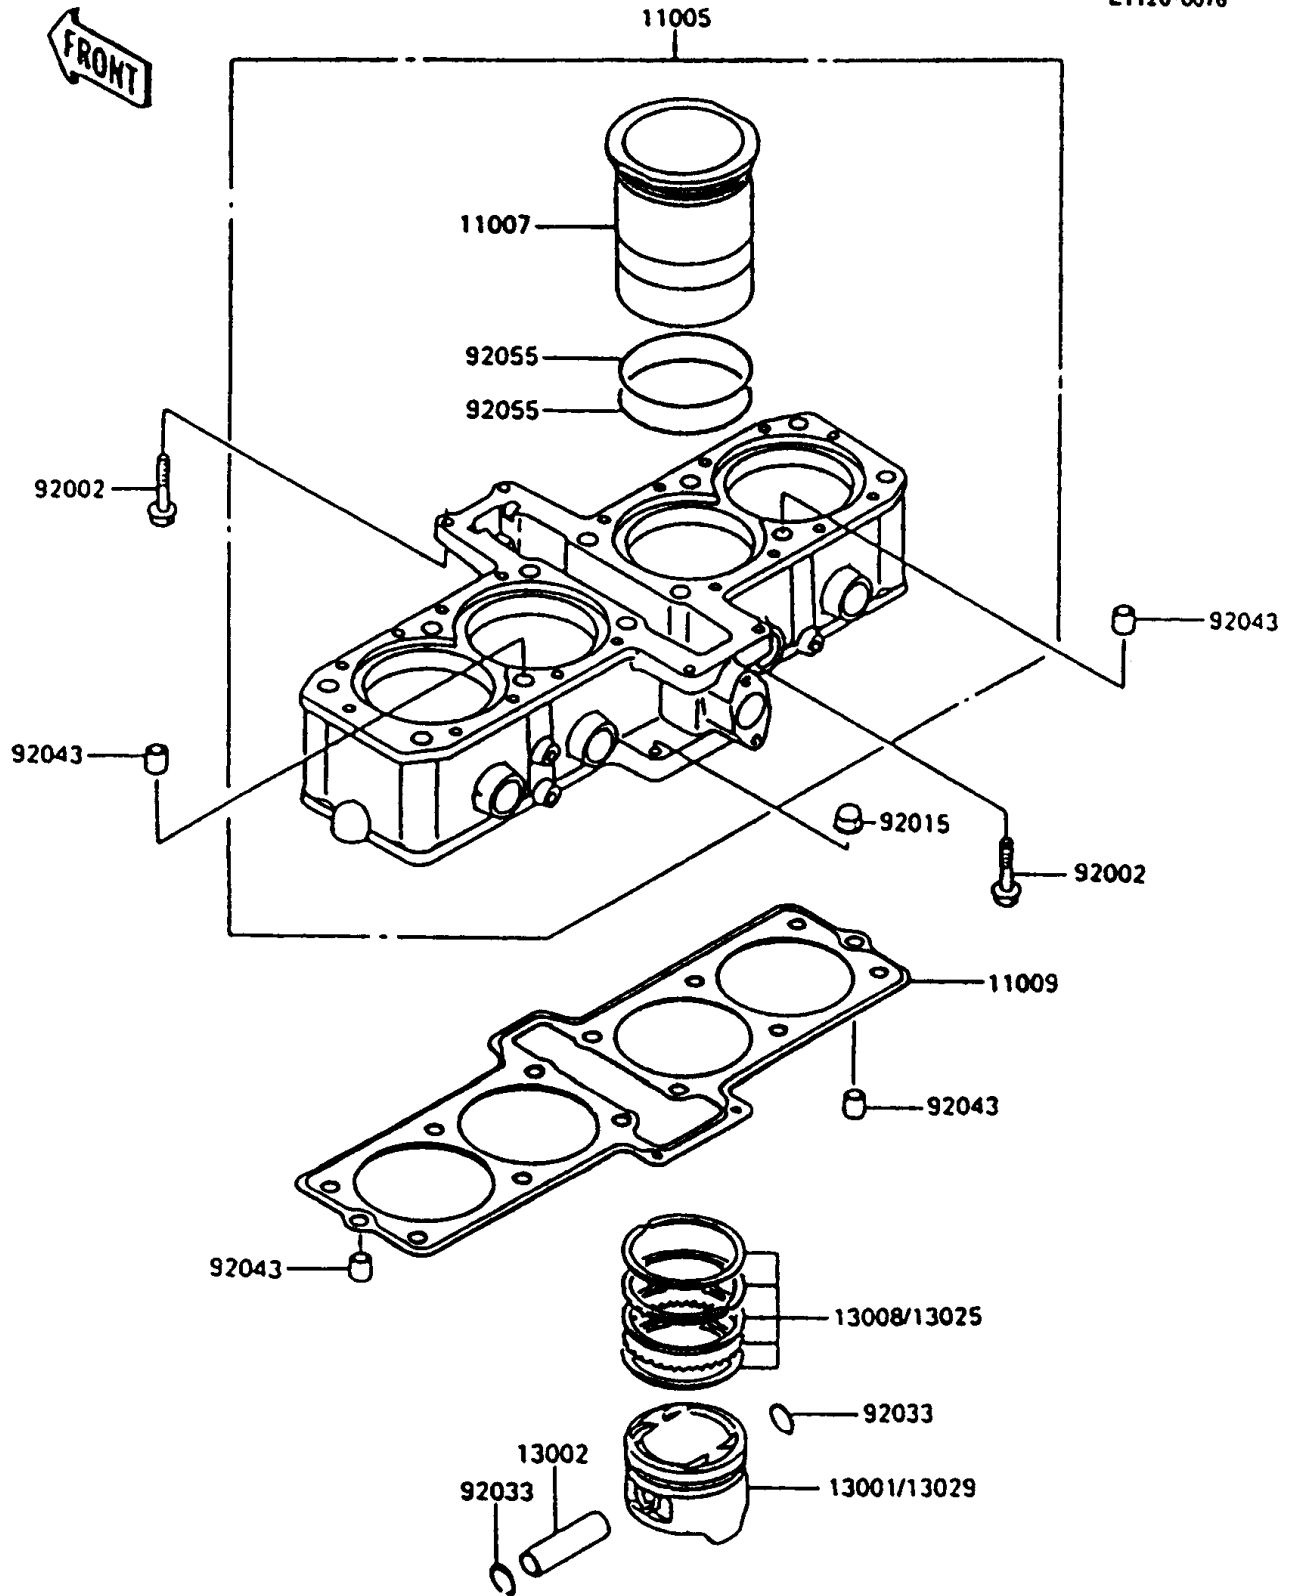

1997 Ninja® 600R PARTS DIAGRAM

Cylinder/Piston(s)

E1120-0076

1997 Ninja® 600R PARTS LIST

Cylinder/Piston(s)

ITEM NAME	PART NUMBER	QUANTITY
CYLINDER-ENGINE (Ref # 11005)	11005-1493	1
LINER-CYLINDER (Ref # 11007)	11007-1086	4
GASKET,CYLINDER BASE (Ref # 11009)	11009-1578	1
PISTON-ENGINE,STD (Ref # 13001)	13001-1254	4
PIN-PISTON (Ref # 13002)	13002-1003	4
RING-SET-PISTON,STD (Ref # 13008)	13008-1088	4
RING-SET-PISTON L,O/S 0.50 (Ref # 13025)	13025-1086	4
PISTON-ENGINE L,O/S 0.50 (Ref # 13029)	13029-1164	4
BOLT,6X28 (Ref # 92002)	92002-1104	4
NUT,CAP,6MM,BLACK (Ref # 92015)	92015-1170	2
RING-SNAP,PISTON PIN (Ref # 92033)	92033-1161	8
PIN,8.2X10X14 (Ref # 92043)	92043-1264	4
RING-O,66.5MM (Ref # 92055)	92055-1287	8