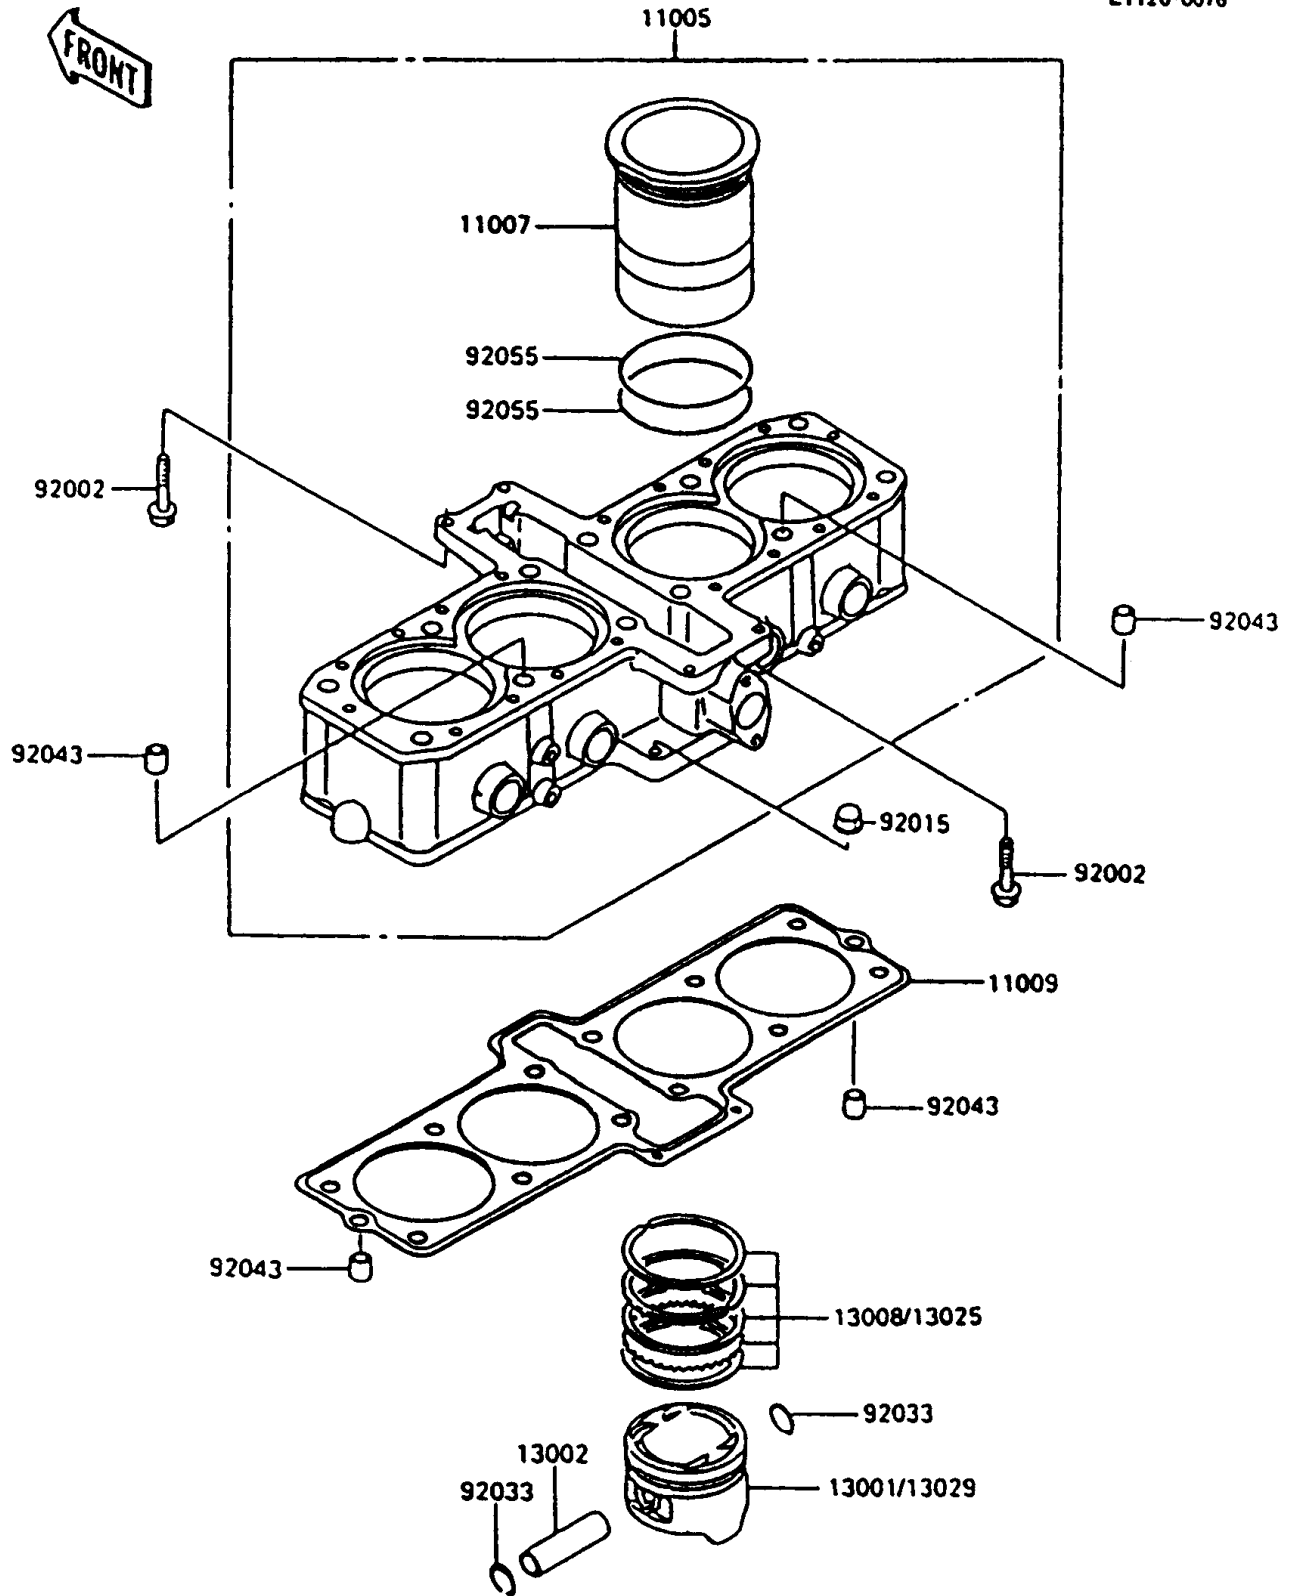

# 1997 Ninja® 600R PARTS DIAGRAM

Cylinder/Piston(s)

E1120-0076

## 1997 Ninja® 600R PARTS LIST

Cylinder/Piston(s)

ITEM NAME	PART NUMBER	QUANTITY
CYLINDER-ENGINE (Ref # 11005)	11005-1493	1
LINER-CYLINDER (Ref # 11007)	11007-1086	4
GASKET,CYLINDER BASE (Ref # 11009)	11009-1578	1
PISTON-ENGINE,STD (Ref # 13001)	13001-1254	4
PIN-PISTON (Ref # 13002)	13002-1003	4
RING-SET-PISTON,STD (Ref # 13008)	13008-1088	4
RING-SET-PISTON L,O/S 0.50 (Ref # 13025)	13025-1086	4
PISTON-ENGINE L,O/S 0.50 (Ref # 13029)	13029-1164	4
BOLT,6X28 (Ref # 92002)	92002-1104	4
NUT,CAP,6MM,BLACK (Ref # 92015)	92015-1170	2
RING-SNAP,PISTON PIN (Ref # 92033)	92033-1161	8
PIN,8.2X10X14 (Ref # 92043)	92043-1264	4
RING-O,66.5MM (Ref # 92055)	92055-1287	8