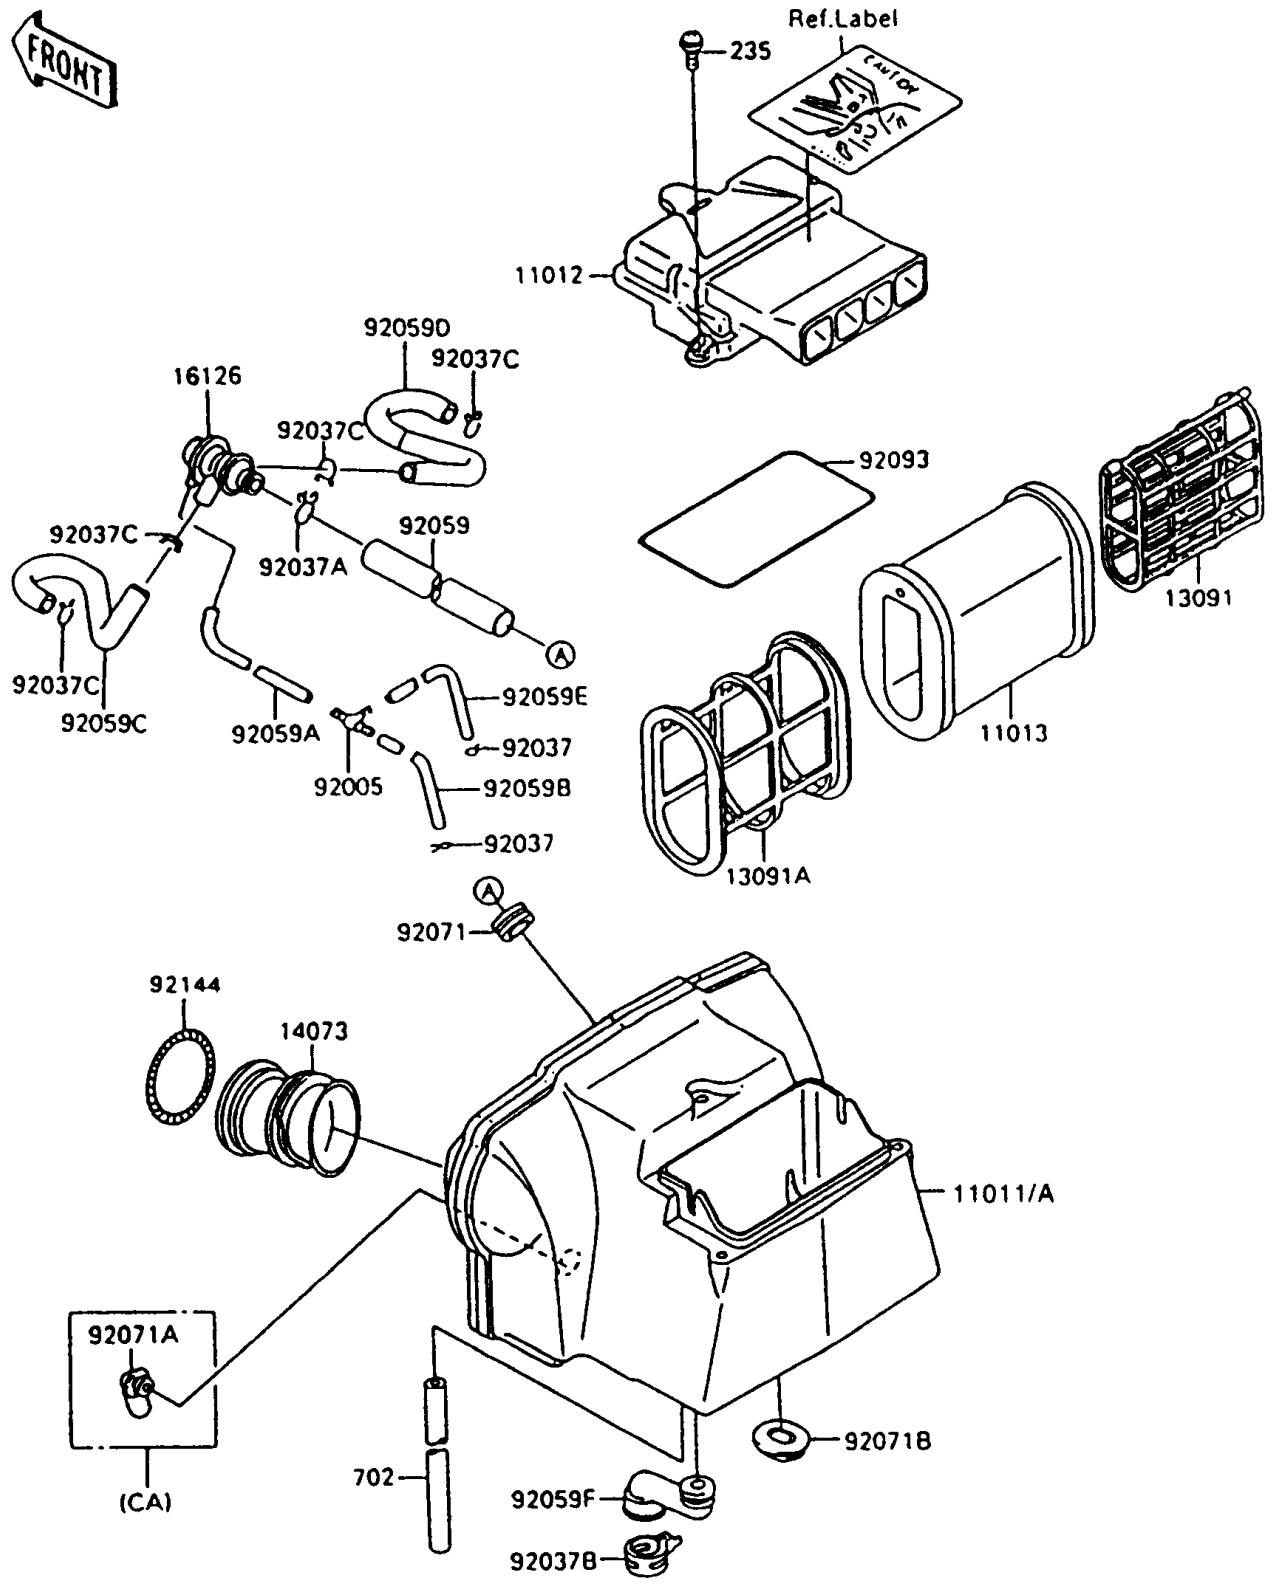

1997 Ninja® 600R PARTS DIAGRAM

Air Cleaner

E1130-0245

1997 Ninja® 600R PARTS LIST

Air Cleaner

ITEM NAME	PART NUMBER	QUANTITY
CASE-AIR FILTER (Ref # 11011)	11011-1252	1
CASE-AIR FILTER (Ref # 11011A)	11011-1256	1
CAP,AIR FILTER (Ref # 11012)	11012-1619	1
ELEMENT-AIR FILTER (Ref # 11013)	11013-1154	1
HOLDER,ELEMENT (Ref # 13091)	13091-1467	1
HOLDER,ELEMENT (Ref # 13091A)	13091-1468	1
DUCT,CARBURETOR (Ref # 14073)	14073-1211	4
VALVE,AIR SWITCH (Ref # 16126)	16126-1005	1
FITTING,TUBE,T-TYPE (Ref # 92005)	92005-1017	1
CLAMP,TUBE (Ref # 92037)	92037-072	2
CLAMP,TUBE (Ref # 92037A)	92037-1076	1
CLAMP (Ref # 92037B)	92037-1730	1
CLAMP,TUBE (Ref # 92037C)	92037-213	4
TUBE,19X25X260 (Ref # 92059)	92059-1031	1
TUBE,4X9X220 (Ref # 92059A)	92059-1040	1
TUBE,4X9X80 (Ref # 92059B)	92059-1365	1
TUBE,AIR SWITCH VALVE,LH (Ref # 92059C)	92059-1674	1
TUBE,AIR SWITCH VALVE,RH (Ref # 92059D)	92059-1675	1
TUBE,4X9X260 (Ref # 92059E)	92059-1712	1
TUBE,BREATHER (Ref # 92059F)	92059-1798	1
GROMMET,AIR FILTER (Ref # 92071)	92071-1013	1
GROMMET,AIR FILTER (Ref # 92071A)	92071-1114	1
GROMMET,AIR FILTER (Ref # 92071B)	92071-1123	1
SEAL,AIR FILTER CAP (Ref # 92093)	92093-1212	1
SPRING,AIR FILTER DUCT (Ref # 92144)	92144-1771	4
SCREW-PAN-WP-CROS (Ref # 235)	235B0616	2
TUBE-RUBBER (Ref # 702)	702A05100	1