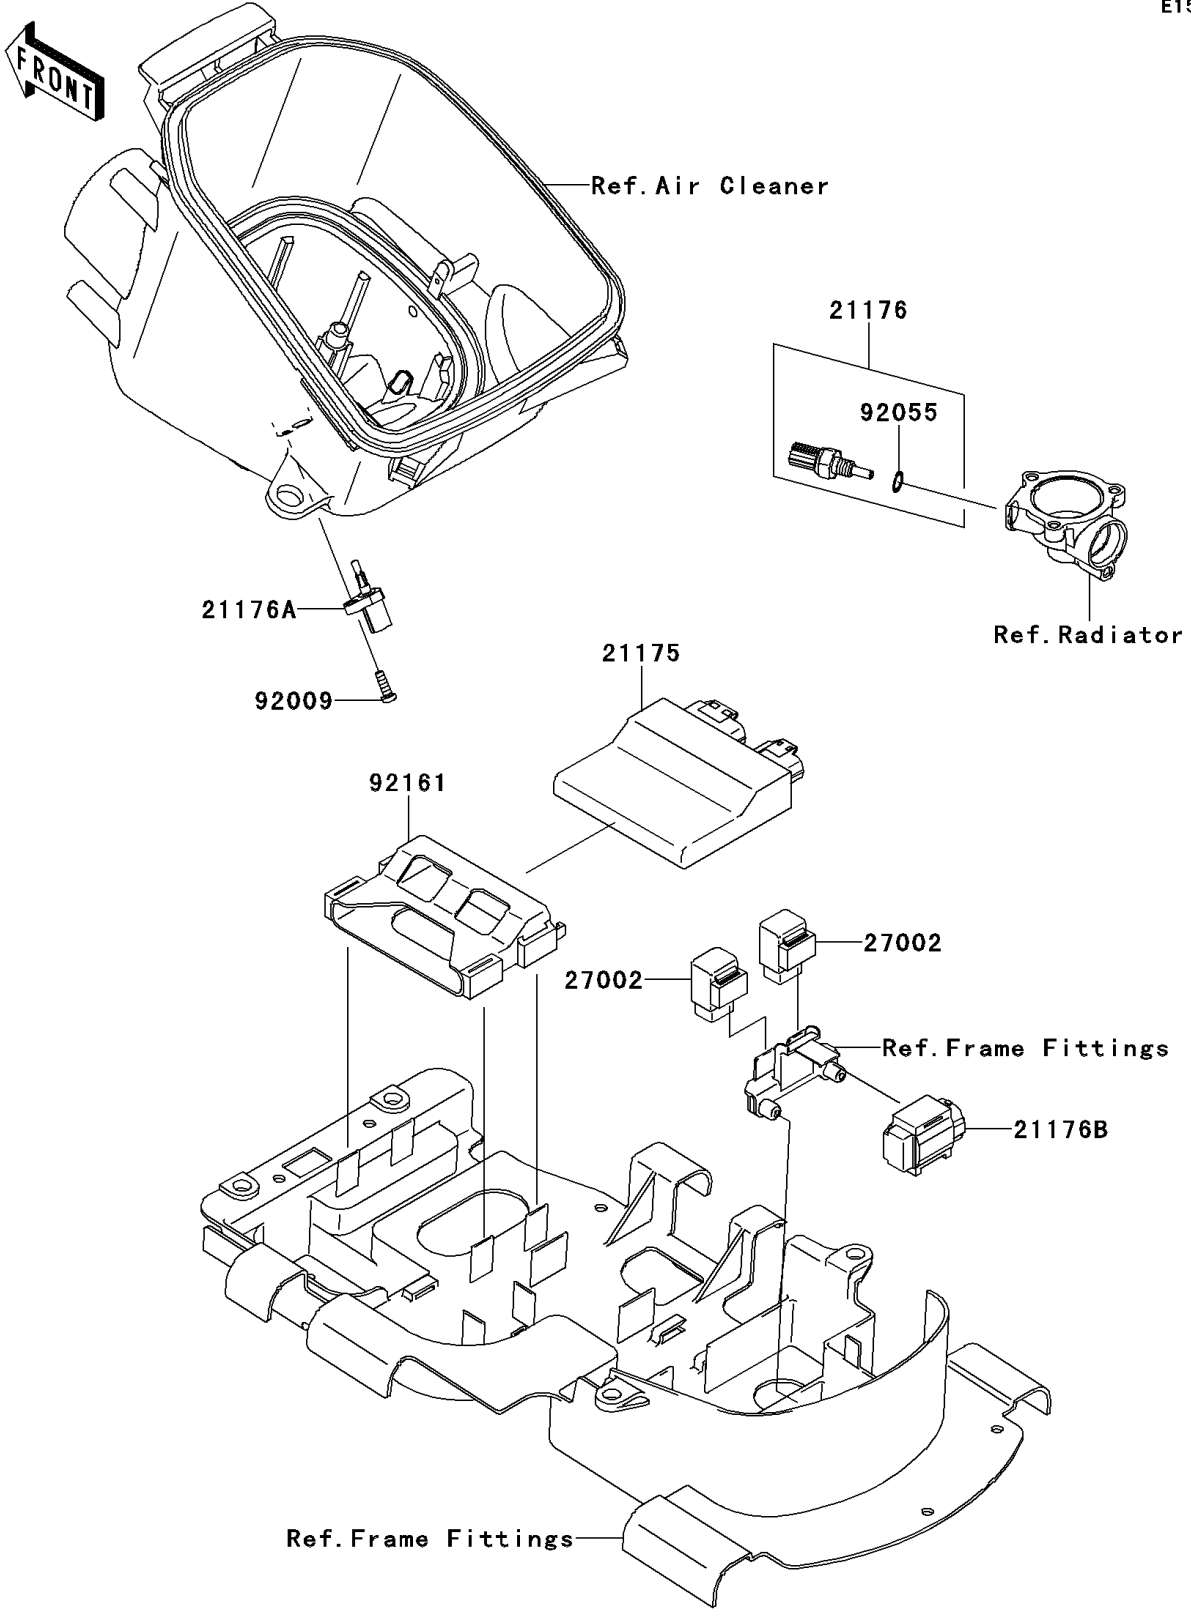

2009 Brute Force® 750 4x4i PARTS DIAGRAM

Fuel Injection

E1530

2009 Brute Force® 750 4x4i PARTS LIST

Fuel Injection

ITEM NAME	PART NUMBER	QUANTITY
CONTROL UNIT-ELECTRONIC (Ref # 21175)	21175-0254	1
SENSOR,WATER TEMP (Ref # 21176)	21176-0009	1
SENSOR,AIR TEMPERATURE (Ref # 21176A)	21176-0048	1
SENSOR,VEHICLE-DOWN (Ref # 21176B)	21176-0066	1
RELAY-ASSY (Ref # 27002)	27002-1062	2
SCREW,TAPPING,5X16 (Ref # 92009)	92009-1984	1
RING-O,9.5X1.9 (Ref # 92055)	92055-0016	1
DAMPER (Ref # 92161)	92161-0465	1