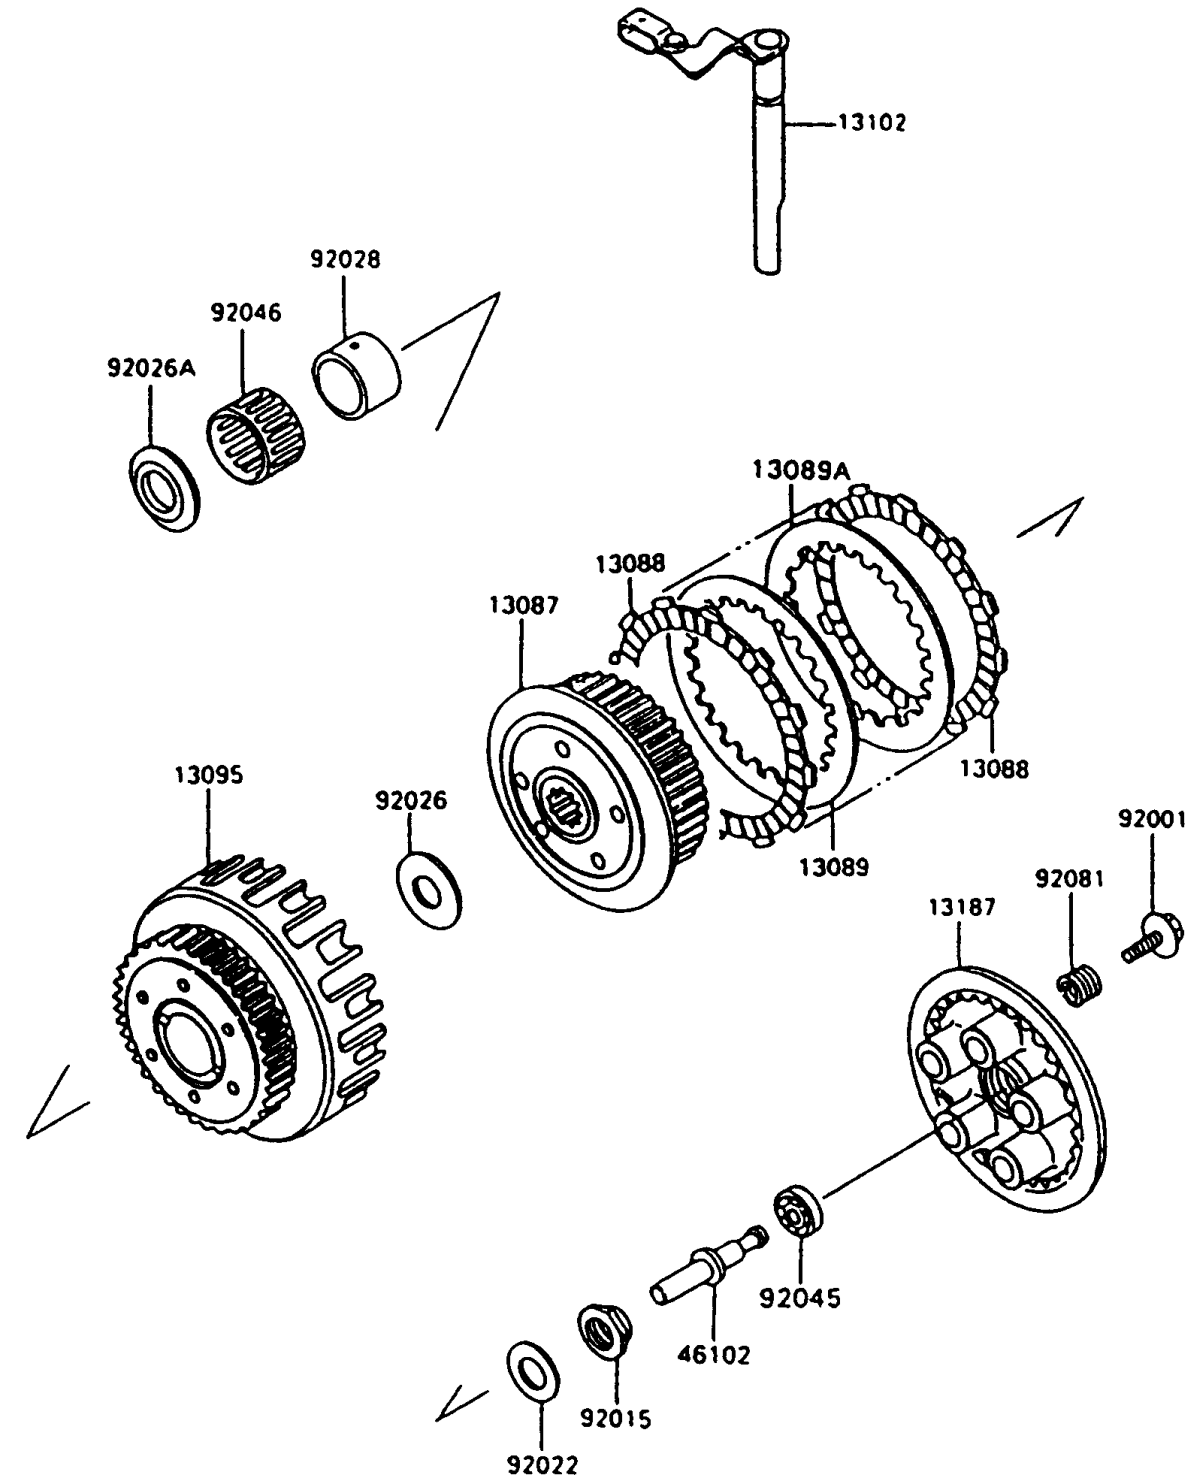

1997 Ninja® 600R PARTS DIAGRAM

Clutch

E1350-0130

1997 Ninja® 600R PARTS LIST

Clutch

ITEM NAME	PART NUMBER	QUANTITY
HUB-CLUTCH (Ref # 13087)	13087-1162	1
PLATE-FRICTION (Ref # 13088)	13088-040	7
PLATE-CLUTCH,T=2.0 (Ref # 13089)	13089-026	5
PLATE-CLUTCH,T=2.6 (Ref # 13089A)	13089-1067	1
HOUSING-COMP-CLUTCH (Ref # 13095)	13095-1128	1
RELEASE-COMP-CLUTCH (Ref # 13102)	13102-1089	1
PLATE-CLUTCH OPERATING (Ref # 13187)	13187-1012	1
ROD,CLUTCH (Ref # 46102)	46102-1030	1
BOLT,FLANGED,6X18 (Ref # 92001)	92001-1066	5
NUT,20MM (Ref # 92015)	92015-1555	1
WASHER,20.3X36X2.3 (Ref # 92022)	92022-1116	1
SPACER,25.5X47X2.5 (Ref # 92026)	92026-022	1
SPACER,THRUST,T=5.5 (Ref # 92026A)	92026-116	1
BUSHING,25X32X23.6 (Ref # 92028)	92028-178	1
BEARING-BALL,6001C3ML01 (Ref # 92045)	92045-1235	1
BEARING-NEEDLE,KTV323723 (Ref # 92046)	92046-028	1
SPRING,CLUTCH (Ref # 92081)	92081-139	5