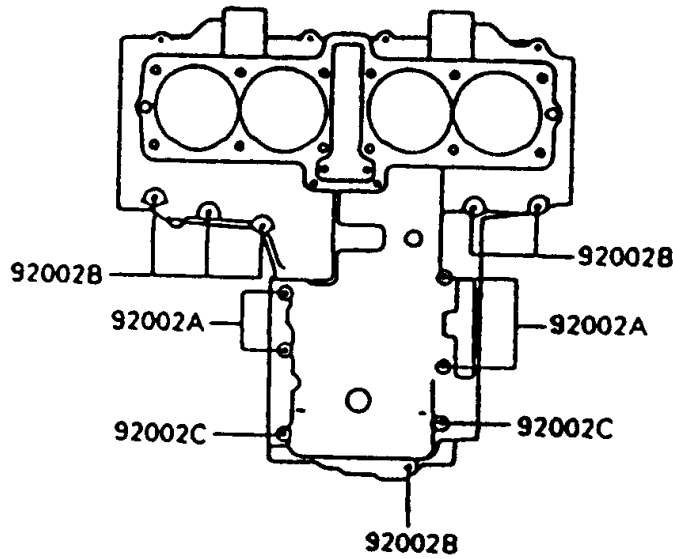

# 1997 Ninja<sup>®</sup> 600R PARTS DIAGRAM

Crankcase Bolt Pattern

E1412-0029

Upper Case

Lower Case

## Crankcase Bolt Pattern

ITEM NAME	PART NUMBER	QUANTITY
BOLT,8X95 (Ref # 92002)	92002-1077	10
BOLT,6X95 (Ref # 92002A)	92002-1078	4
BOLT,6X40 (Ref # 92002B)	92002-1080	13
BOLT,6X75 (Ref # 92002C)	92002-1483	2