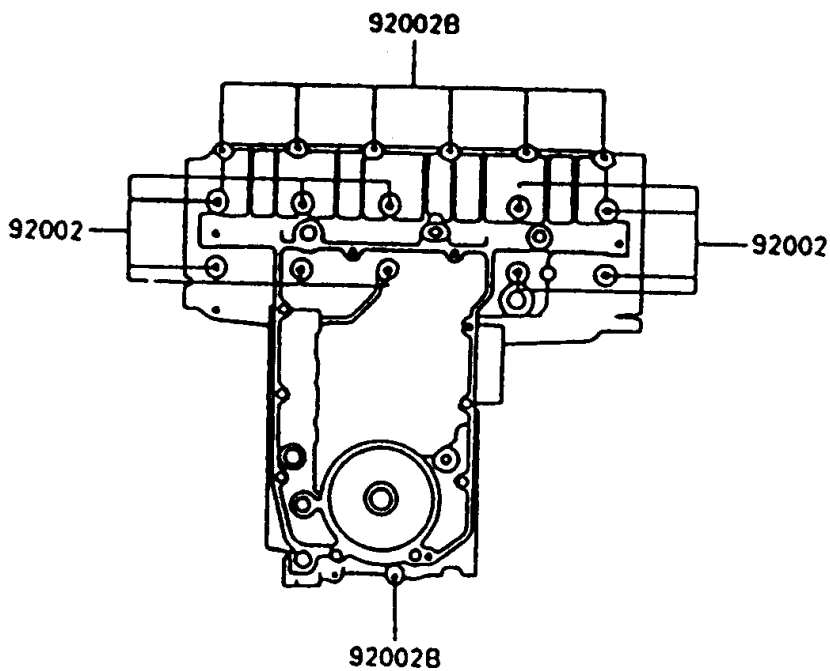

# 1997 Ninja<sup>®</sup> 600R PARTS DIAGRAM

Crankcase Bolt Pattern

E1412-0029

Upper Case

Lower Case

## Crankcase Bolt Pattern

ITEM NAME	PART NUMBER	QUANTITY
BOLT,8X95 (Ref # 92002)	92002-1077	10
BOLT,6X95 (Ref # 92002A)	92002-1078	4
BOLT,6X40 (Ref # 92002B)	92002-1080	13
BOLT,6X75 (Ref # 92002C)	92002-1483	2