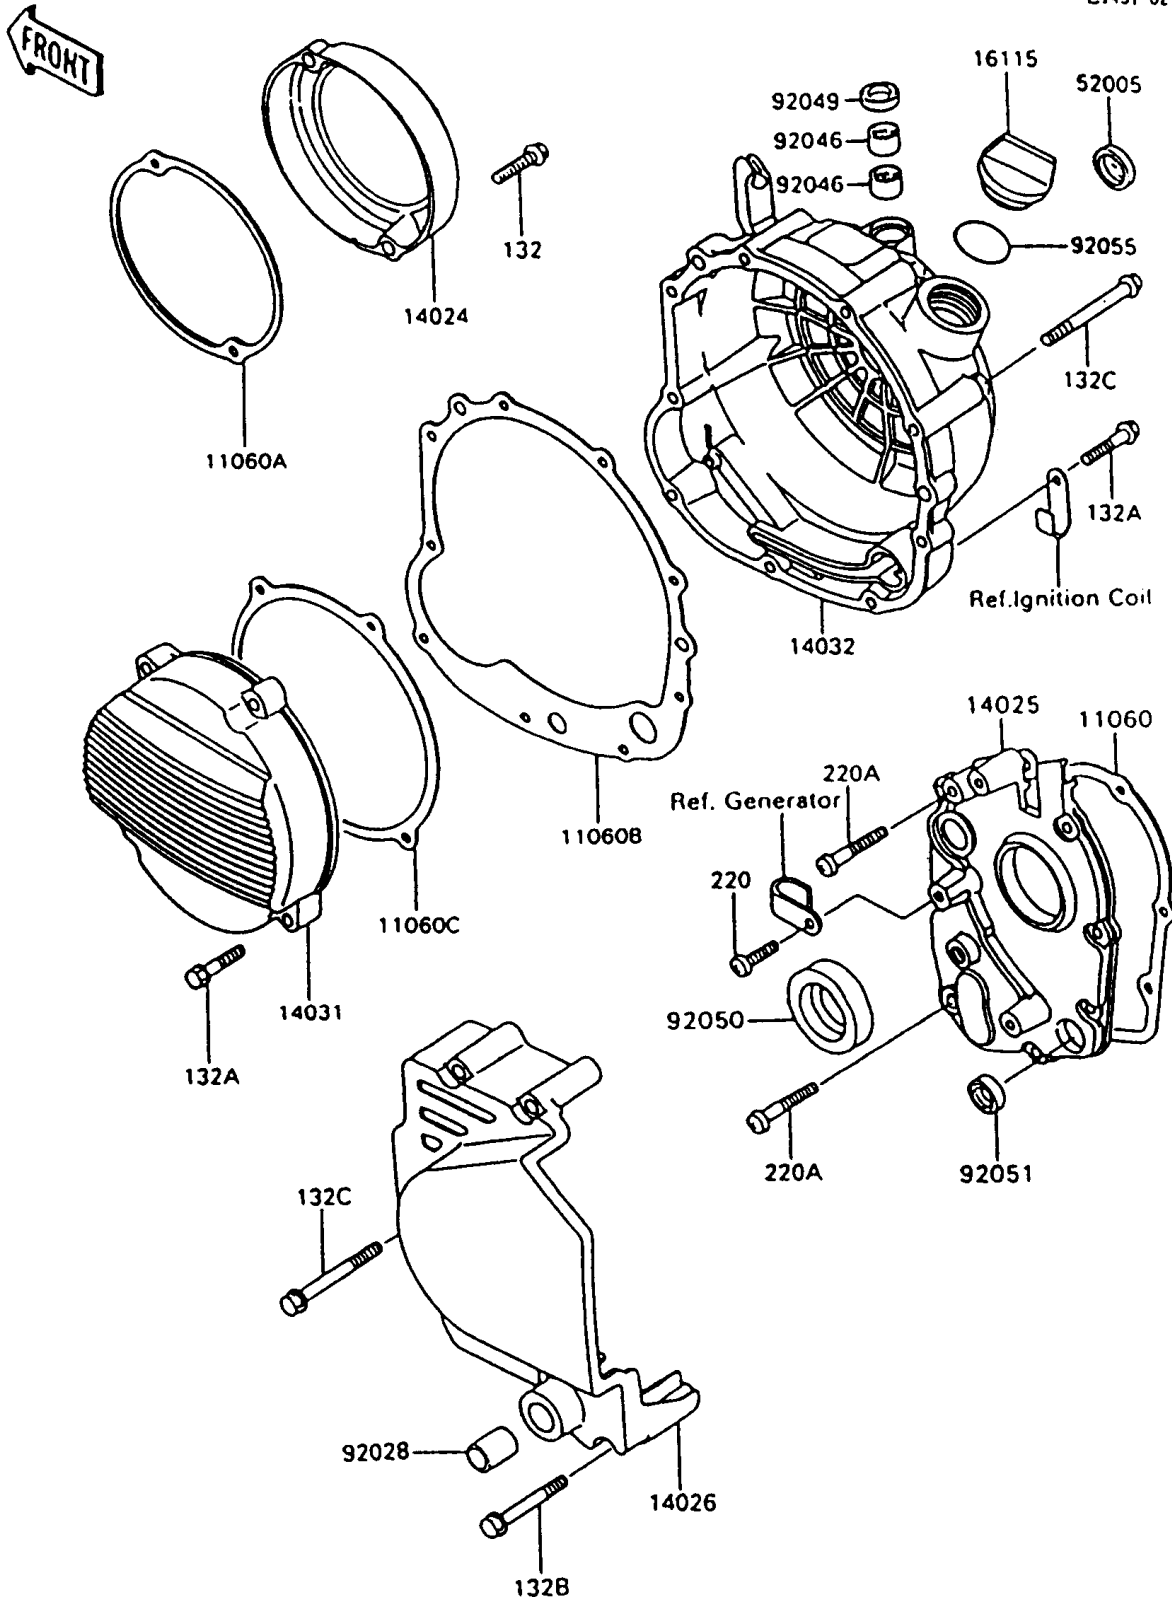

1997 Ninja® 600R PARTS DIAGRAM

Engine Cover(s)

E1431-0218

1997 Ninja® 600R PARTS LIST

Engine Cover(s)

ITEM NAME	PART NUMBER	QUANTITY
GASKET,TRANSMISSION COVER (Ref # 11060)	11060-1056	1
GASKET,PULSING COIL COVER (Ref # 11060A)	11060-1098	1
GASKET,CLUTCH COVER (Ref # 11060B)	11060-1148	1
GASKET,GENERATOR COVER (Ref # 11060C)	11060-1150	1
COVER,PULSING COIL (Ref # 14024)	14024-1425	1
COVER,TRANSMISSION (Ref # 14025)	14025-1700	1
COVER-CHAIN (Ref # 14026)	14026-1134	1
COVER-GENERATOR (Ref # 14031)	14031-1208	1
COVER-CLUTCH (Ref # 14032)	14032-1254	1
CAP-OIL FILLER (Ref # 16115)	16115-1009	1
GAUGE,OIL LEVEL (Ref # 52005)	52005-1009	1
BUSHING,13X15X20 (Ref # 92028)	92028-1251	1
BEARING-NEEDLE,HK1210 (Ref # 92046)	92046-1010	2
SEAL-OIL,TB12205.5 (Ref # 92049)	92049-1271	1
SEAL-OIL,SC325210 (Ref # 92050)	92050-024	1
SEAL-OIL,TB13225.5 (Ref # 92051)	92051-005	1
RING-O,31.5X2.6 (Ref # 92055)	92055-049	1
BOLT-FLANGED-SMALL (Ref # 132)	132J0625	2
BOLT-FLANGED-SMALL (Ref # 132A)	132J0630	8
BOLT-FLANGED-SMALL (Ref # 132B)	132J0650	1
BOLT-FLANGED-SMALL (Ref # 132C)	132J0660	8
SCREW-PAN-CROS,6X20,WHITE (Ref # 220)	220B0620	5
SCREW-PAN-CROS,6X40 (Ref # 220A)	220B0640	2