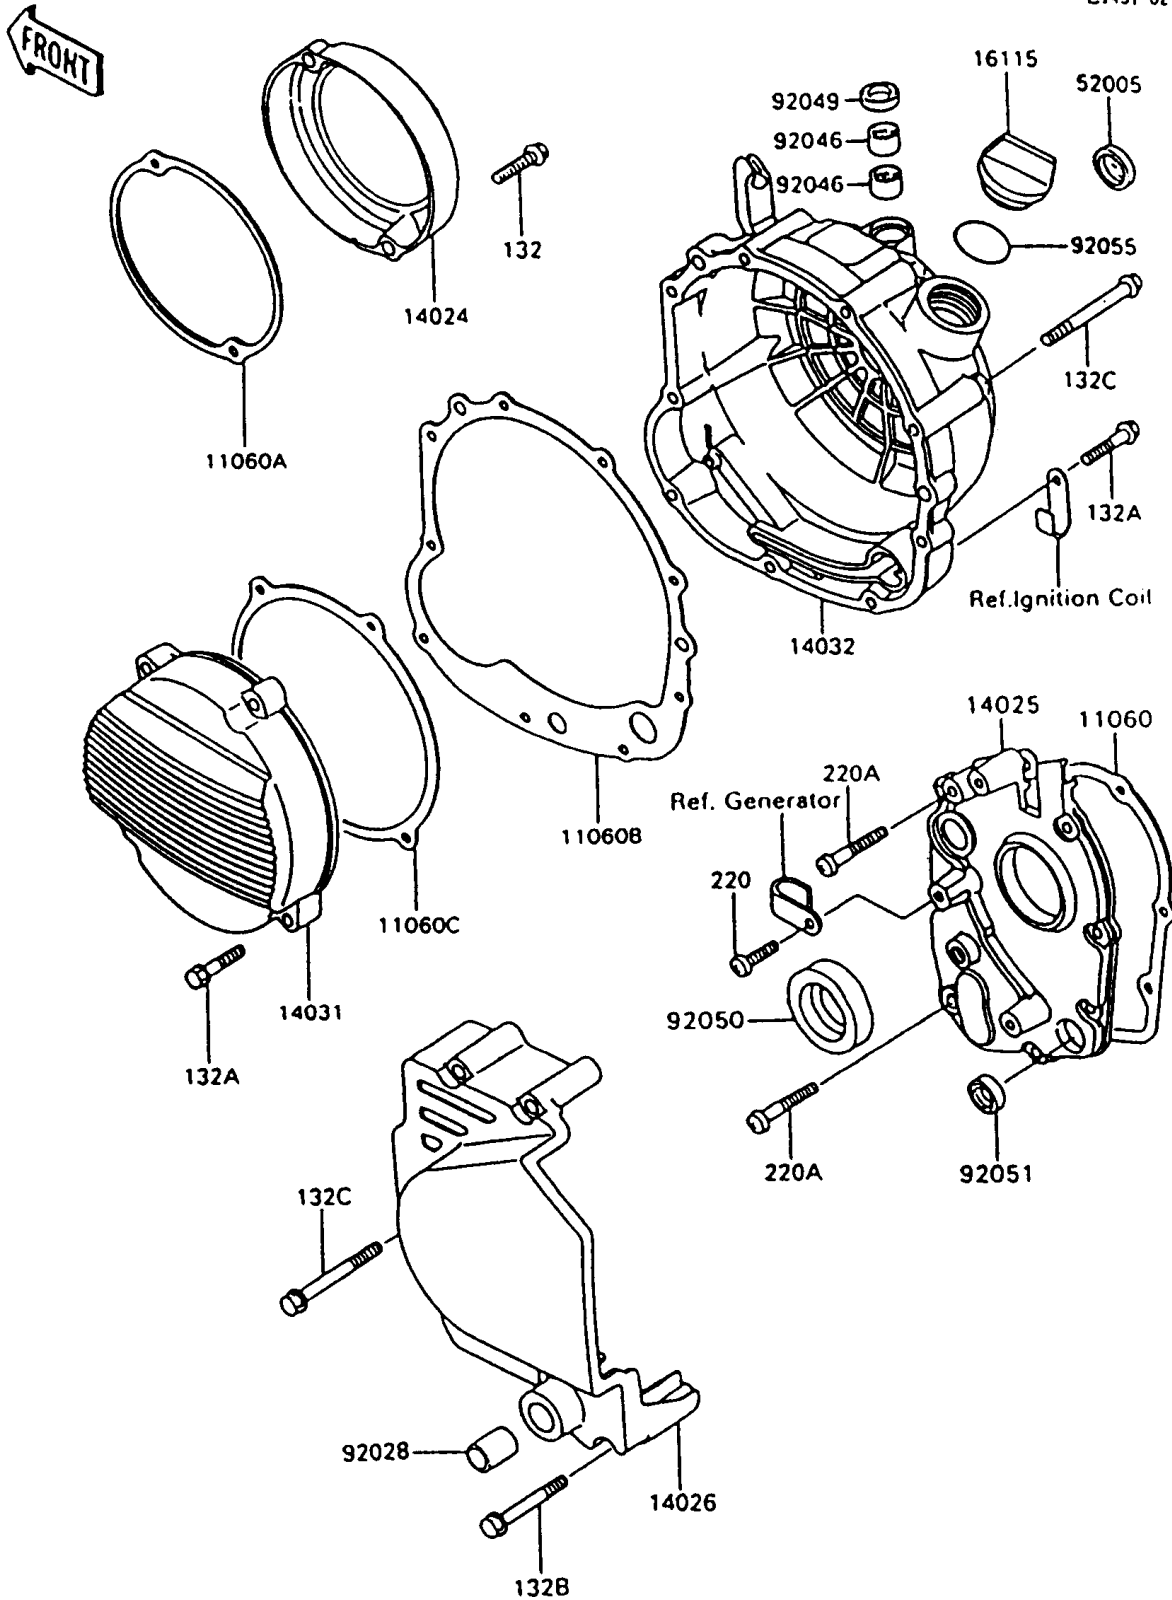

1997 Ninja® 600R PARTS DIAGRAM

Engine Cover(s)

E1431-0218

1997 Ninja® 600R PARTS LIST

Engine Cover(s)

ITEM NAME	PART NUMBER	QUANTITY
GASKET,TRANSMISSION COVER (Ref # 11060)	11060-1056	1
GASKET,PULSING COIL COVER (Ref # 11060A)	11060-1098	1
GASKET,CLUTCH COVER (Ref # 11060B)	11060-1148	1
GASKET,GENERATOR COVER (Ref # 11060C)	11060-1150	1
COVER,PULSING COIL (Ref # 14024)	14024-1425	1
COVER,TRANSMISSION (Ref # 14025)	14025-1700	1
COVER-CHAIN (Ref # 14026)	14026-1134	1
COVER-GENERATOR (Ref # 14031)	14031-1208	1
COVER-CLUTCH (Ref # 14032)	14032-1254	1
CAP-OIL FILLER (Ref # 16115)	16115-1009	1
GAUGE,OIL LEVEL (Ref # 52005)	52005-1009	1
BUSHING,13X15X20 (Ref # 92028)	92028-1251	1
BEARING-NEEDLE,HK1210 (Ref # 92046)	92046-1010	2
SEAL-OIL,TB12205.5 (Ref # 92049)	92049-1271	1
SEAL-OIL,SC325210 (Ref # 92050)	92050-024	1
SEAL-OIL,TB13225.5 (Ref # 92051)	92051-005	1
RING-O,31.5X2.6 (Ref # 92055)	92055-049	1
BOLT-FLANGED-SMALL (Ref # 132)	132J0625	2
BOLT-FLANGED-SMALL (Ref # 132A)	132J0630	8
BOLT-FLANGED-SMALL (Ref # 132B)	132J0650	1
BOLT-FLANGED-SMALL (Ref # 132C)	132J0660	8
SCREW-PAN-CROS,6X20,WHITE (Ref # 220)	220B0620	5
SCREW-PAN-CROS,6X40 (Ref # 220A)	220B0640	2