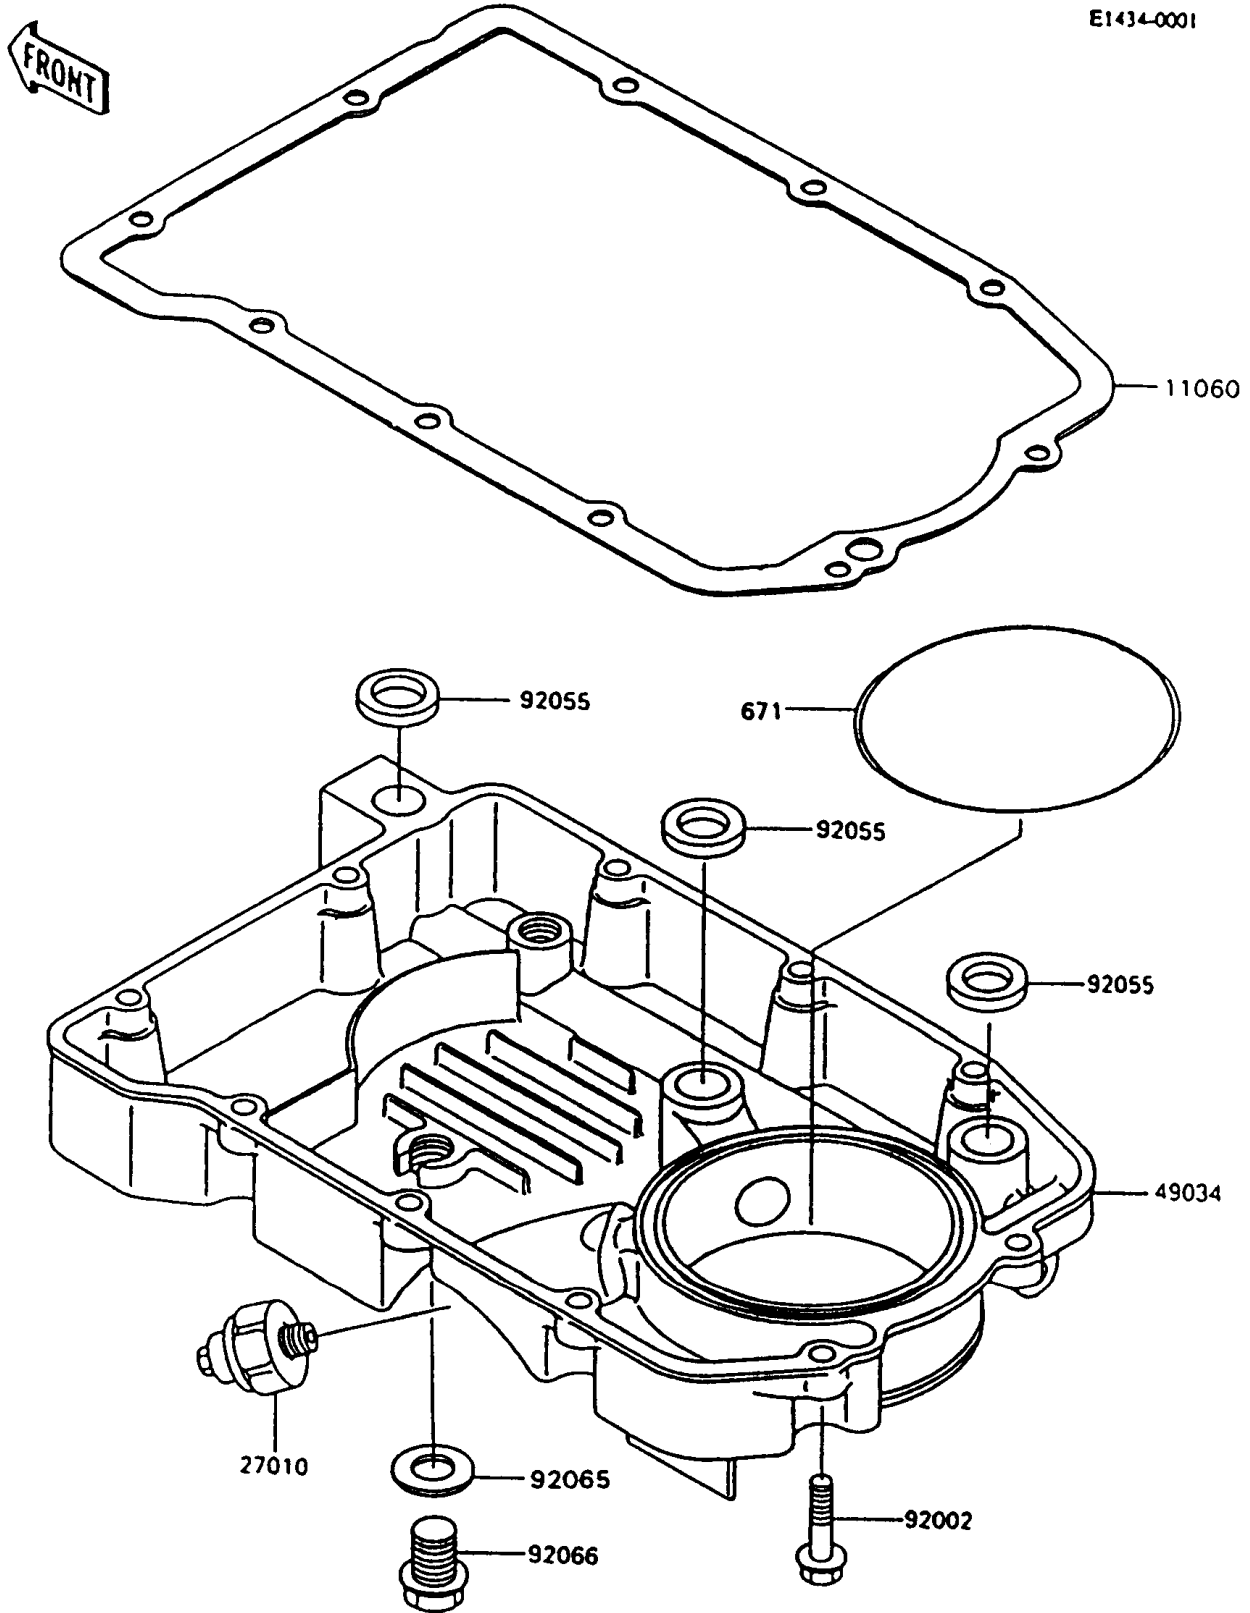

# 1997 Ninja® 600R PARTS DIAGRAM

Oil Pan

E1434-0001

### Oil Pan

ITEM NAME	PART NUMBER	QUANTITY
GASKET,OIL PAN (Ref # 11060)	11060-1149	1
SWITCH,OIL PRESSURE (Ref # 27010)	27010-1313	1
PAN-OIL (Ref # 49034)	49034-1116	1
BOLT,6X25 (Ref # 92002)	92002-1089	10
RING-O,19.5MM (Ref # 92055)	92055-077	3
GASKET,12X22X2,DRAIN PLUG (Ref # 92065)	92065-097	1
PLUG,OIL DRAIN,12X15 (Ref # 92066)	92066-1174	1
O RING,90MM (Ref # 671)	671B2590	1