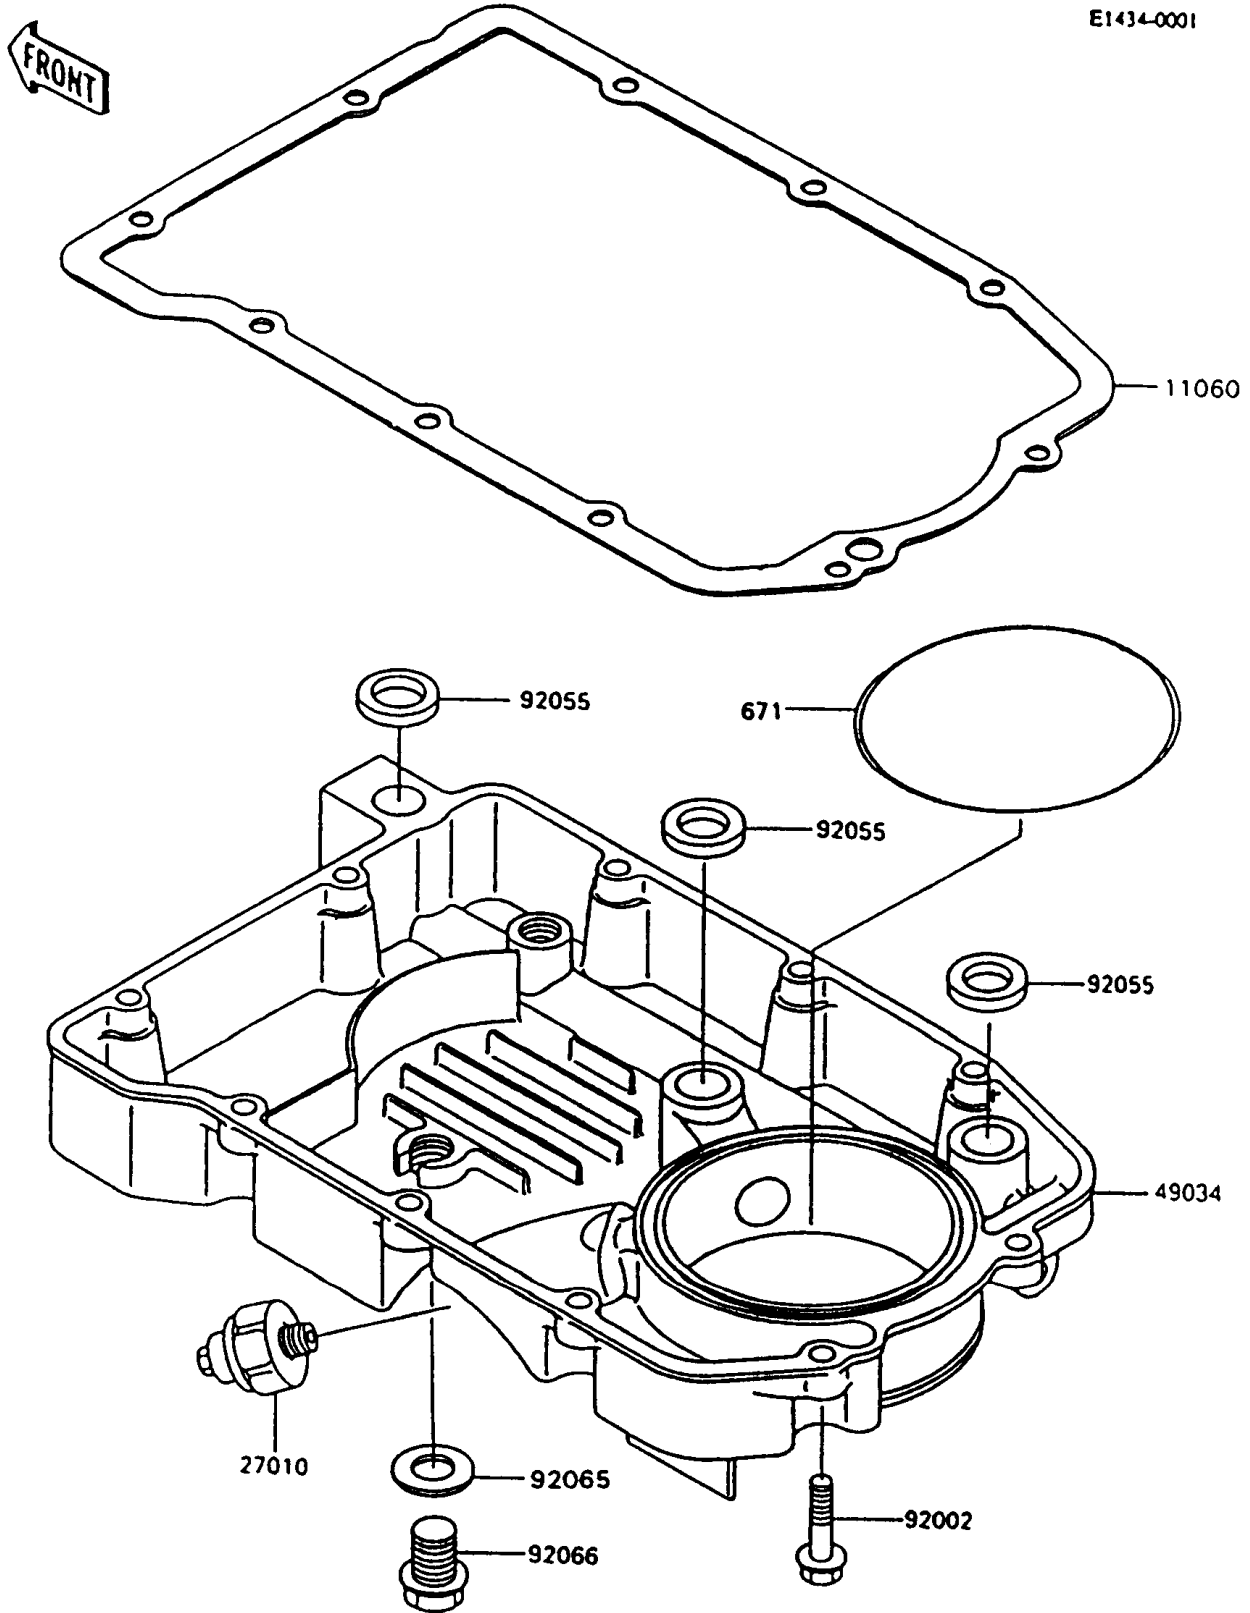

1997 Ninja® 600R PARTS DIAGRAM

Oil Pan

E1434-0001

1997 Ninja® 600R PARTS LIST

Oil Pan

ITEM NAME	PART NUMBER	QUANTITY
GASKET,OIL PAN (Ref # 11060)	11060-1149	1
SWITCH,OIL PRESSURE (Ref # 27010)	27010-1313	1
PAN-OIL (Ref # 49034)	49034-1116	1
BOLT,6X25 (Ref # 92002)	92002-1089	10
RING-O,19.5MM (Ref # 92055)	92055-077	3
GASKET,12X22X2,DRAIN PLUG (Ref # 92065)	92065-097	1
PLUG,OIL DRAIN,12X15 (Ref # 92066)	92066-1174	1
O RING,90MM (Ref # 671)	671B2590	1