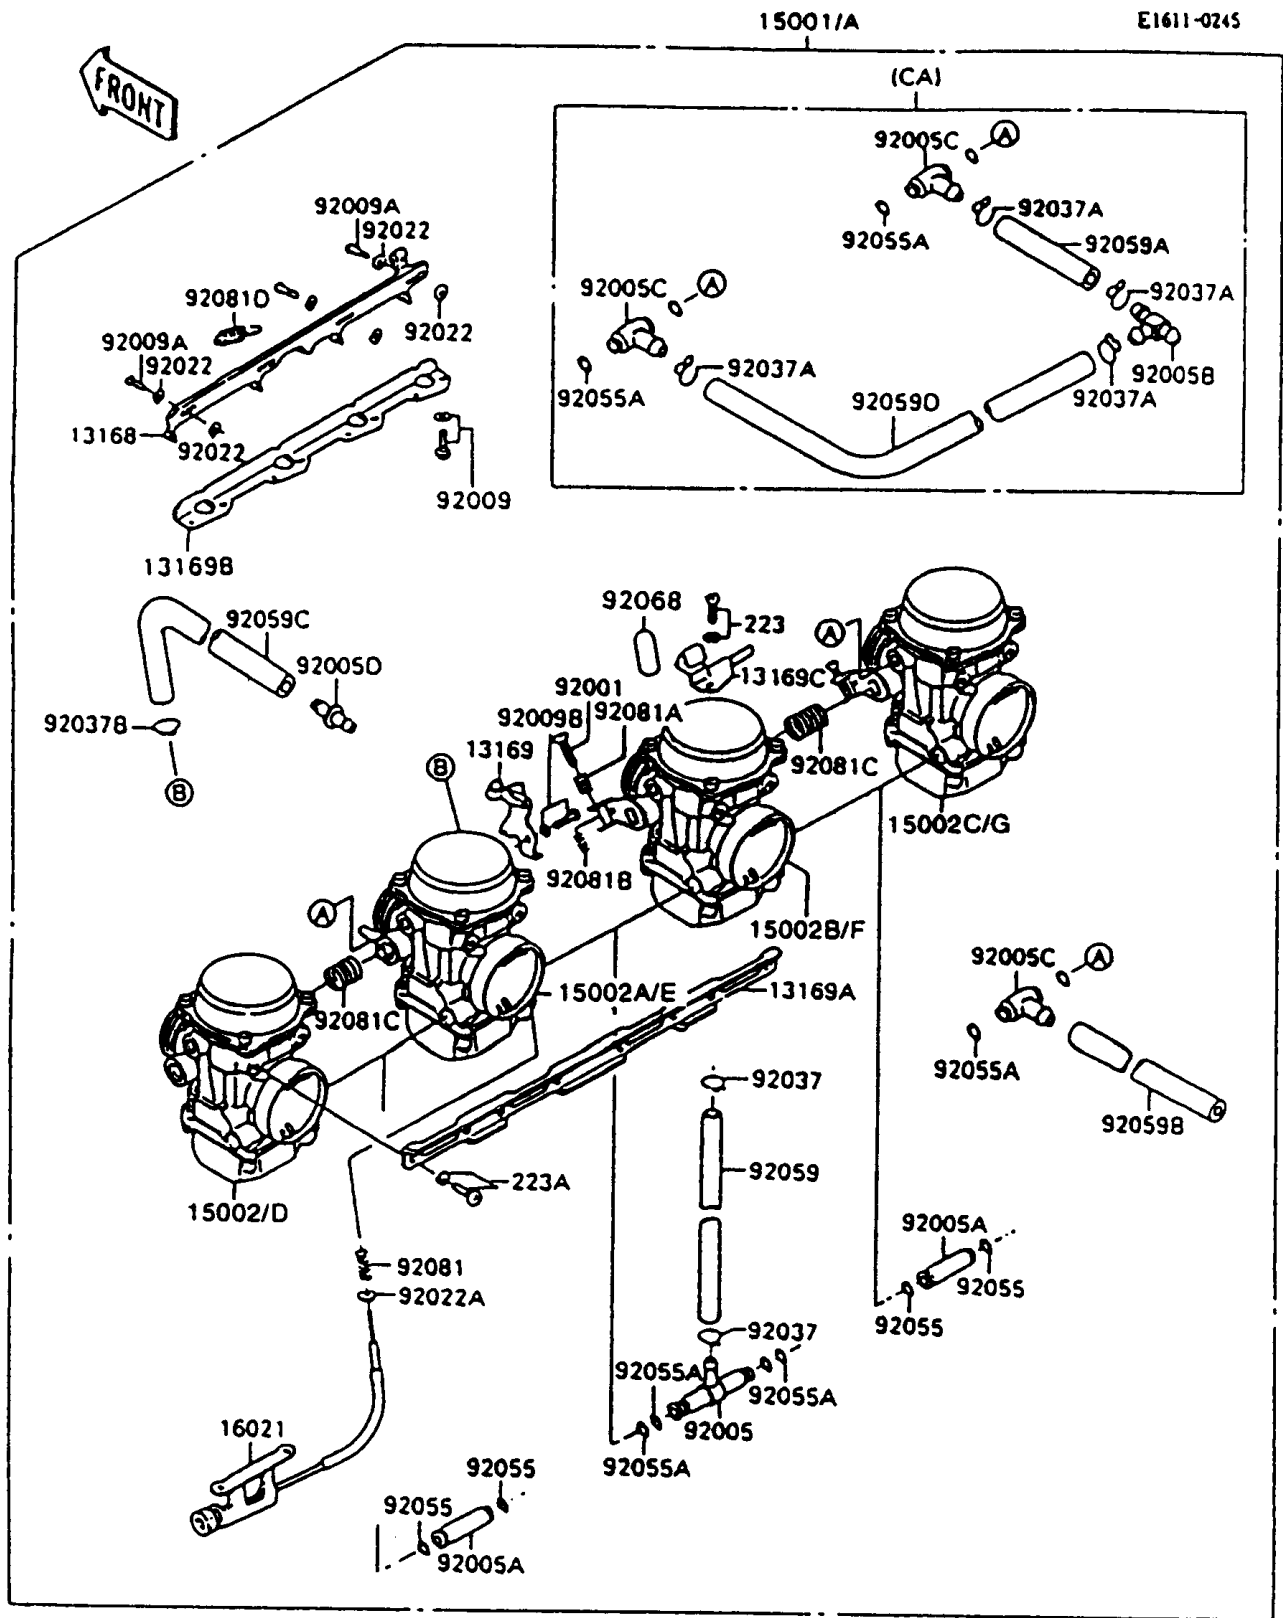

1997 Ninja® 600R PARTS DIAGRAM

Carburetor