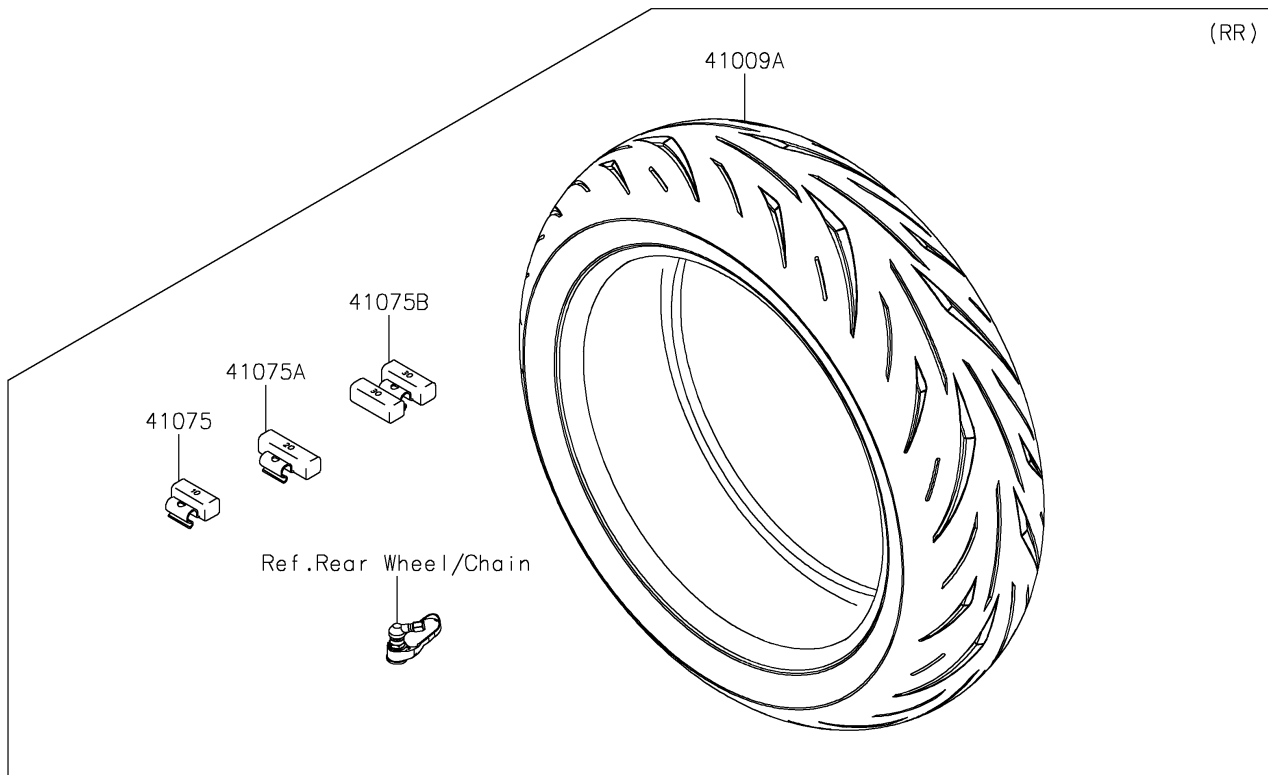

2025 Ninja H2 SX SE PARTS DIAGRAM

Tires

F2210

2025 Ninja H2 SX SE PARTS LIST

Tires

ITEM NAME	PART NUMBER	QUANTITY
TIRE,FR,120/70ZR17(58W),S22F (Ref # 41009)	41009-0867	1
TIRE,RR,190/55ZR17(75W),S22R (Ref # 41009A)	41009-0868	1
BALANCER-WHEEL,10G,SILVER (Ref # 41075)	41075-0007	AR
BALANCER-WHEEL,20G,SILVER (Ref # 41075A)	41075-0008	AR
BALANCER-WHEEL,30G,SILVER (Ref # 41075B)	41075-0017	AR