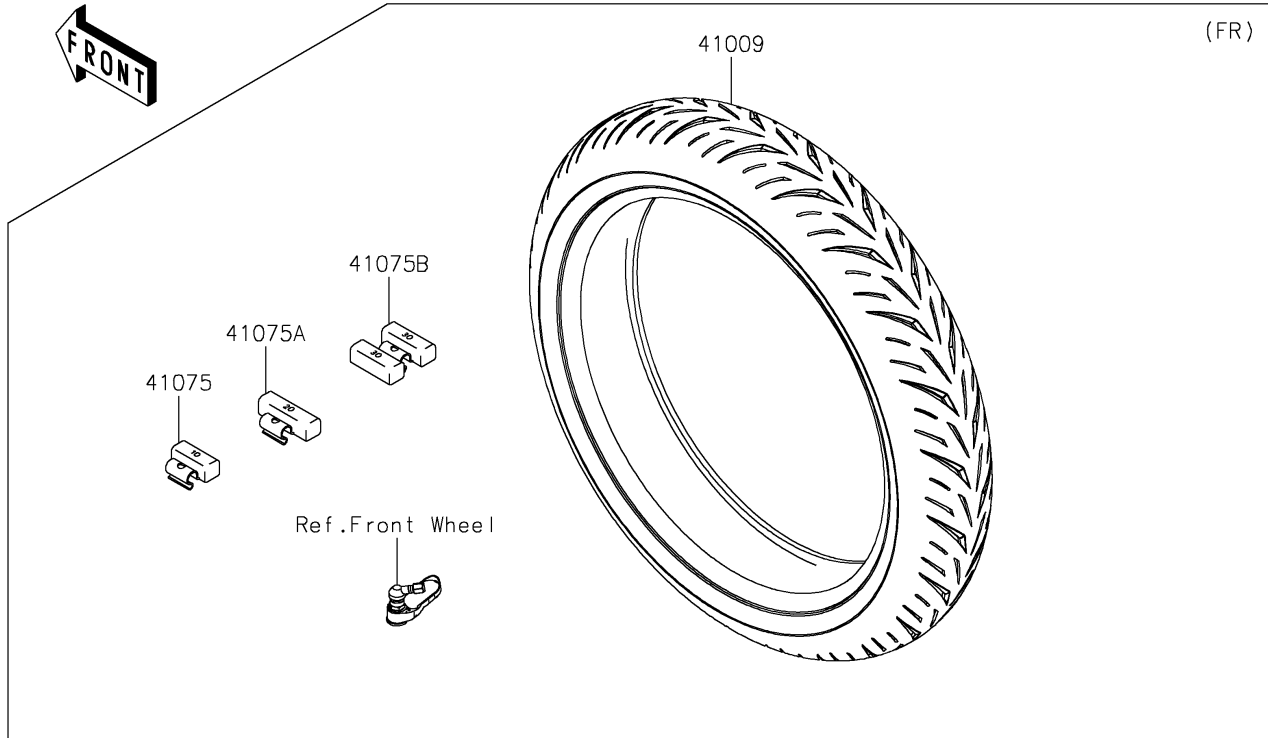

2025 Ninja H2 SX SE PARTS DIAGRAM

Tires

F2210

2025 Ninja H2 SX SE PARTS LIST

Tires

ITEM NAME	PART NUMBER	QUANTITY
TIRE,FR,120/70ZR17(58W),S22F (Ref # 41009)	41009-0867	1
TIRE,RR,190/55ZR17(75W),S22R (Ref # 41009A)	41009-0868	1
BALANCER-WHEEL,10G,SILVER (Ref # 41075)	41075-0007	AR
BALANCER-WHEEL,20G,SILVER (Ref # 41075A)	41075-0008	AR
BALANCER-WHEEL,30G,SILVER (Ref # 41075B)	41075-0017	AR