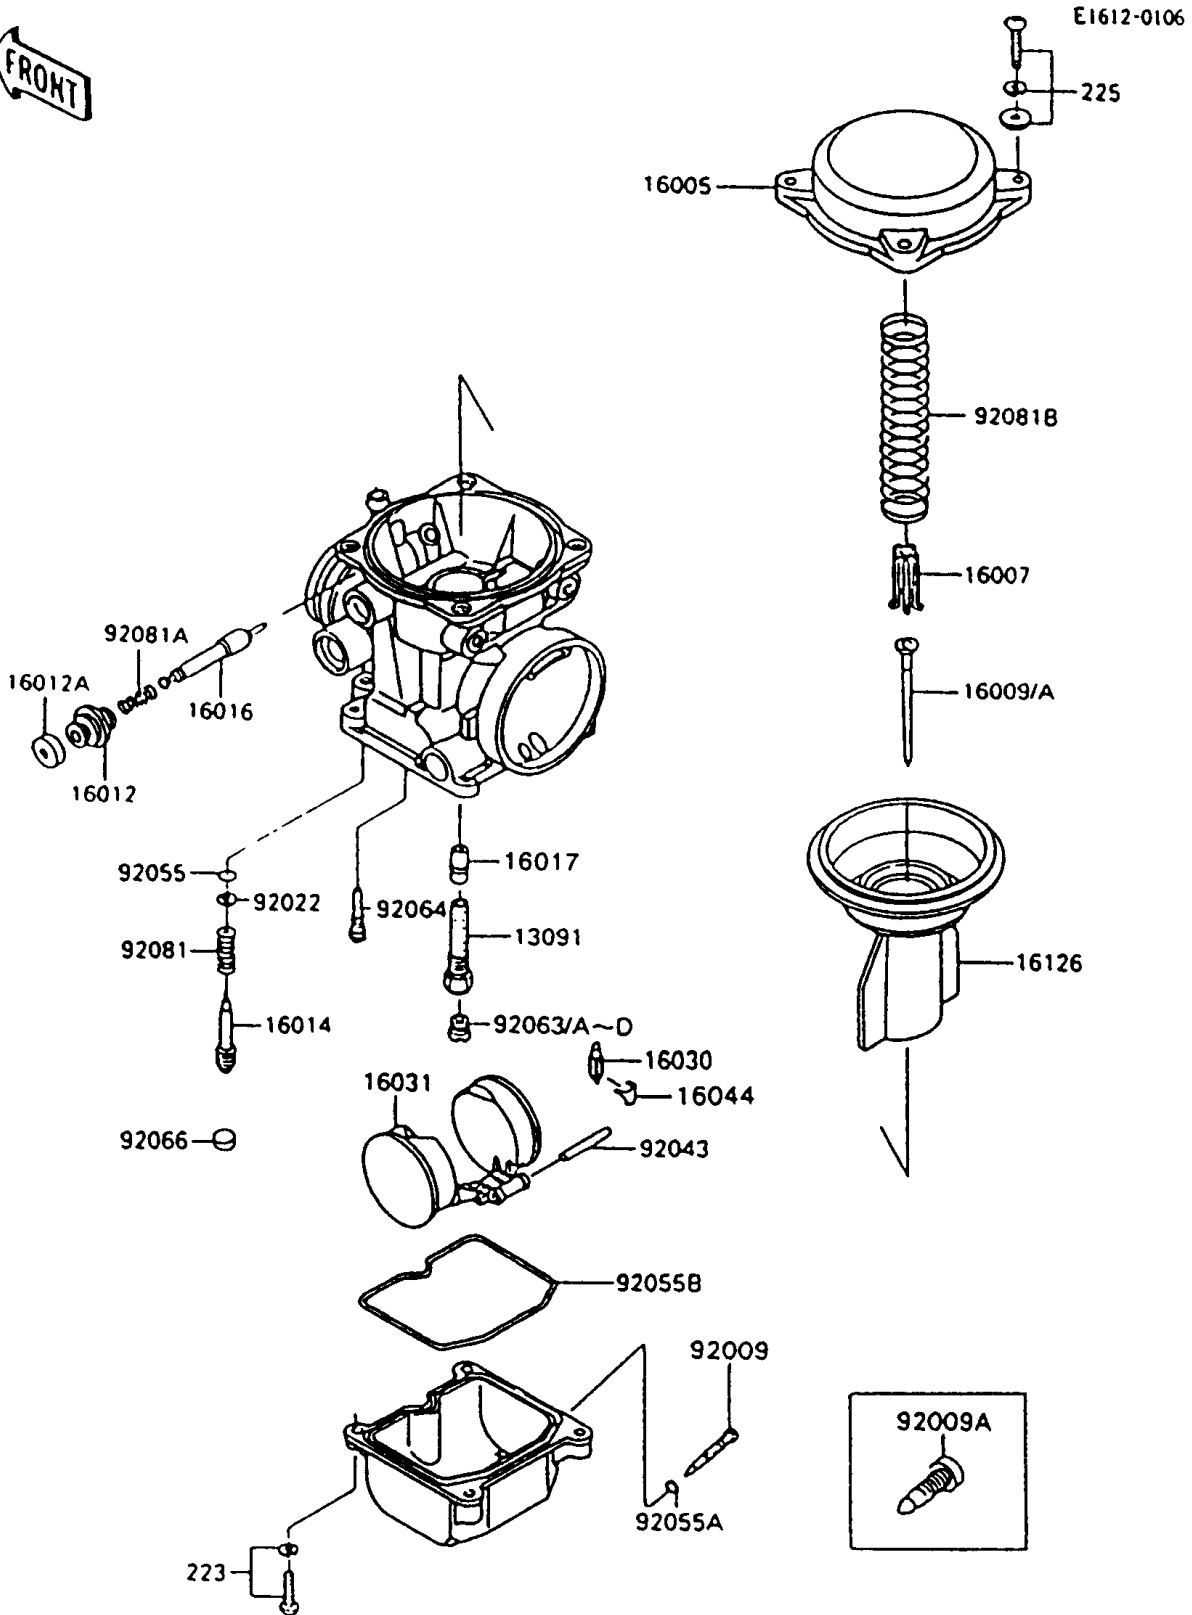

# 1997 Ninja® 600R PARTS DIAGRAM

Carburetor Parts

## Carburetor Parts

ITEM NAME	PART NUMBER	QUANTITY
HOLDER,NEEDLE JET (Ref # 13091)	13091-1406	4
TOP-CHAMBER,MIXING (Ref # 16005)	16005-1056	4
SEAT-SPRING,THROTTLE VALVE (Ref # 16007)	16007-1120	4
NEEDLE-JET,N52Q (Ref # 16009)	16009-1354	4
NEEDLE-JET,N52R (Ref # 16009A)	16009-1355	4
CAP-STARTER PLUNGER (Ref # 16012)	16012-1051	4
CAP-STARTER PLUNGER (Ref # 16012A)	16012-1052	4
SCREW-PILOT AIR (Ref # 16014)	16014-1054	4
PLUNGER,STARTER (Ref # 16016)	16016-1061	4
JET-NEEDLE,01D34 (Ref # 16017)	16017-1286	4
VALVE-FLOAT (Ref # 16030)	16030-1007	4
FLOAT (Ref # 16031)	16031-1056	4
CLAMP,FLOAT VALVE (Ref # 16044)	16044-007	4
VALVE,VACUUM (Ref # 16126)	16126-1160	4
SCREW,DRAIN,M6X1.0 (Ref # 92009)	92009-1095	4
SCREW,DRAIN,M6X0.75 (Ref # 92009A)	92009-1551	4
WASHER,PLAIN (Ref # 92022)	92022-1003	4
PIN,FLOAT (Ref # 92043)	92043-1207	4
RING-O,PILOT ADJUST (Ref # 92055)	92055-1002	4
RING-O,DRAIN SCREW (Ref # 92055A)	92055-1053	4
RING-O,FLOAT CHAMBER (Ref # 92055B)	92055-1222	4
JET-MAIN,#100 (Ref # 92063)	92063-1008	4
JET-MAIN,#105 (Ref # 92063A)	92063-1009	4
JET-MAIN,#110 (Ref # 92063B)	92063-1114	4
JET-MAIN,#102 (Ref # 92063C)	92063-1115	4
JET-MAIN,#108 (Ref # 92063D)	92063-1116	4
JET-PILOT,#35 (Ref # 92064)	92064-1035	4
PLUG,PILOT AIR SCREW,6.9X2 (Ref # 92066)	92066-1051	4
SPRING,PILOT ADJUST SCREW (Ref # 92081)	92081-1002	4

## Carburetor Parts

ITEM NAME	PART NUMBER	QUANTITY
SPRING,STARTER PLUNGER (Ref # 92081A)	92081-1761	4
SPRING,VACUUM VALVE (Ref # 92081B)	92081-1775	4
SCREW-PAN-WS-CROS (Ref # 223)	223C0416	16
SCREW-PAN-WSP-CROS (Ref # 225)	225C0418	15