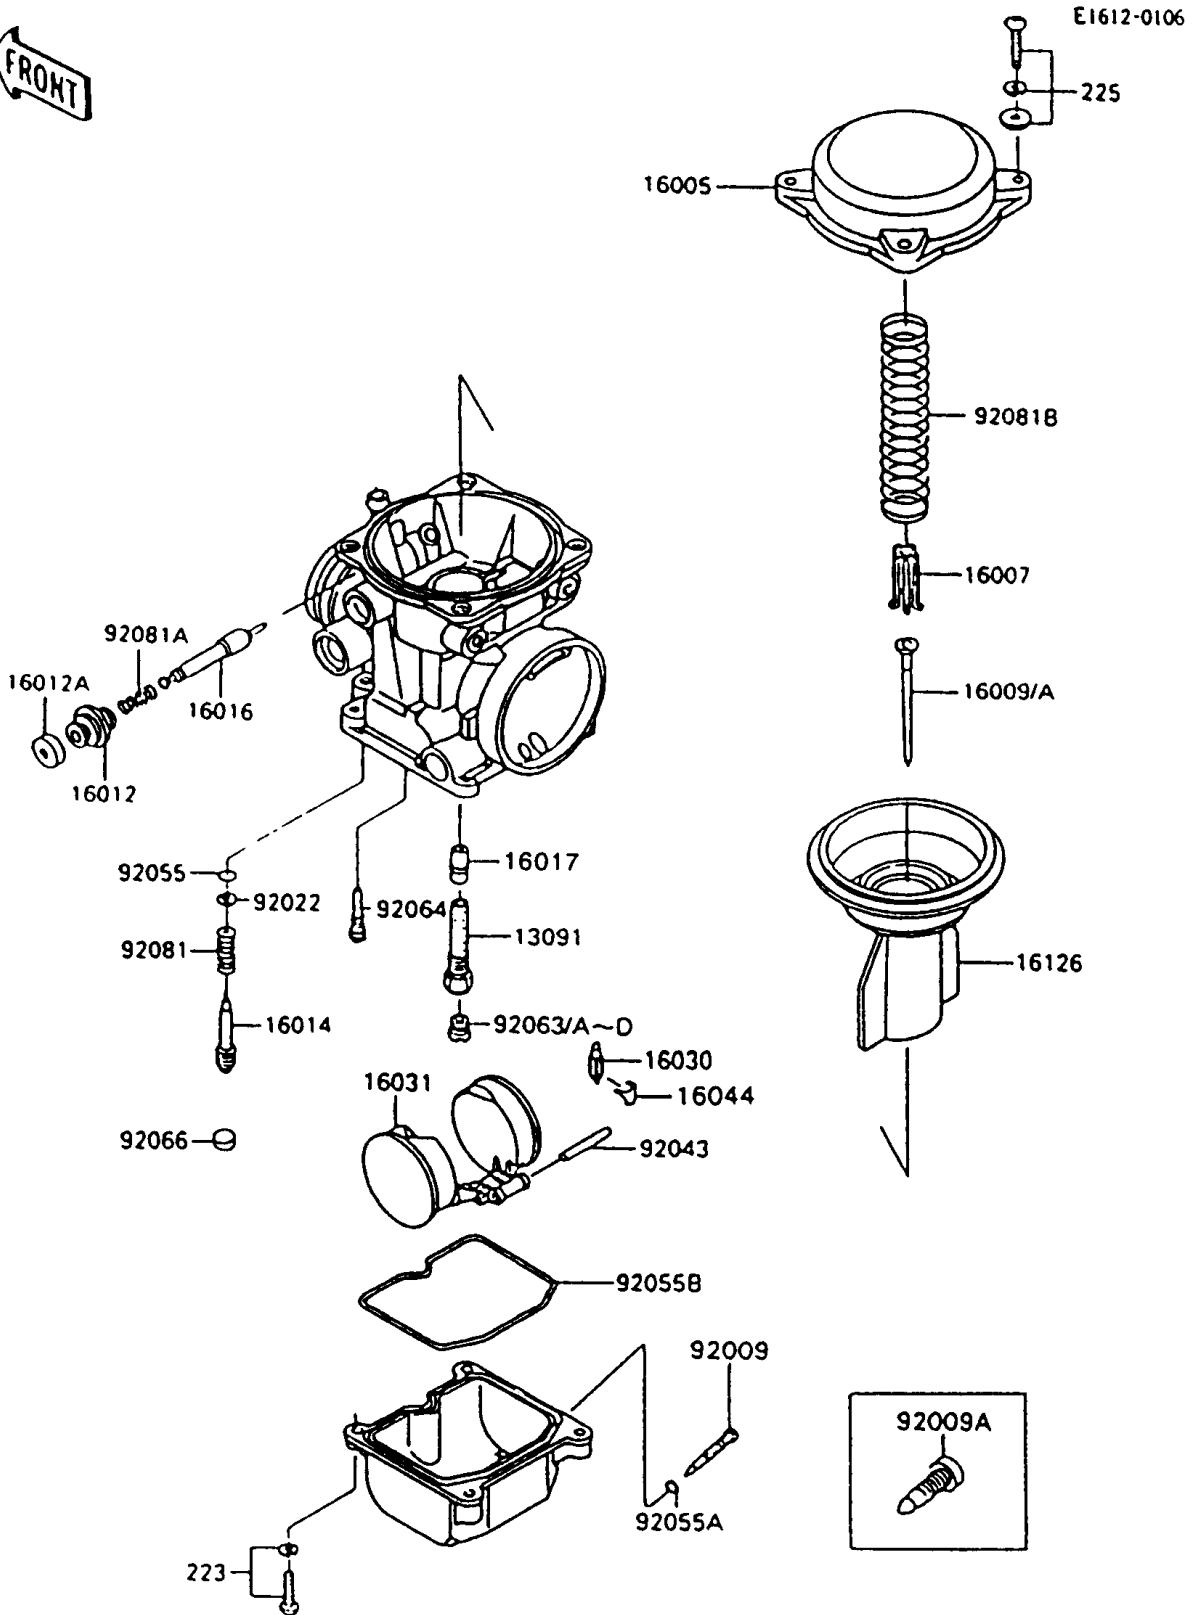

1997 Ninja® 600R PARTS DIAGRAM

Carburetor Parts

1997 Ninja® 600R PARTS LIST

Carburetor Parts

ITEM NAME	PART NUMBER	QUANTITY
HOLDER,NEEDLE JET (Ref # 13091)	13091-1406	4
TOP-CHAMBER,MIXING (Ref # 16005)	16005-1056	4
SEAT-SPRING,THROTTLE VALVE (Ref # 16007)	16007-1120	4
NEEDLE-JET,N52Q (Ref # 16009)	16009-1354	4
NEEDLE-JET,N52R (Ref # 16009A)	16009-1355	4
CAP-STARTER PLUNGER (Ref # 16012)	16012-1051	4
CAP-STARTER PLUNGER (Ref # 16012A)	16012-1052	4
SCREW-PILOT AIR (Ref # 16014)	16014-1054	4
PLUNGER,STARTER (Ref # 16016)	16016-1061	4
JET-NEEDLE,01D34 (Ref # 16017)	16017-1286	4
VALVE-FLOAT (Ref # 16030)	16030-1007	4
FLOAT (Ref # 16031)	16031-1056	4
CLAMP,FLOAT VALVE (Ref # 16044)	16044-007	4
VALVE,VACUUM (Ref # 16126)	16126-1160	4
SCREW,DRAIN,M6X1.0 (Ref # 92009)	92009-1095	4
SCREW,DRAIN,M6X0.75 (Ref # 92009A)	92009-1551	4
WASHER,PLAIN (Ref # 92022)	92022-1003	4
PIN,FLOAT (Ref # 92043)	92043-1207	4
RING-O,PILOT ADJUST (Ref # 92055)	92055-1002	4
RING-O,DRAIN SCREW (Ref # 92055A)	92055-1053	4
RING-O,FLOAT CHAMBER (Ref # 92055B)	92055-1222	4
JET-MAIN,#100 (Ref # 92063)	92063-1008	4
JET-MAIN,#105 (Ref # 92063A)	92063-1009	4
JET-MAIN,#110 (Ref # 92063B)	92063-1114	4
JET-MAIN,#102 (Ref # 92063C)	92063-1115	4
JET-MAIN,#108 (Ref # 92063D)	92063-1116	4
JET-PILOT,#35 (Ref # 92064)	92064-1035	4
PLUG,PILOT AIR SCREW,6.9X2 (Ref # 92066)	92066-1051	4
SPRING,PILOT ADJUST SCREW (Ref # 92081)	92081-1002	4

1997 Ninja® 600R PARTS LIST

Carburetor Parts

ITEM NAME	PART NUMBER	QUANTITY
SPRING,STARTER PLUNGER (Ref # 92081A)	92081-1761	4
SPRING,VACUUM VALVE (Ref # 92081B)	92081-1775	4
SCREW-PAN-WS-CROS (Ref # 223)	223C0416	16
SCREW-PAN-WSP-CROS (Ref # 225)	225C0418	15